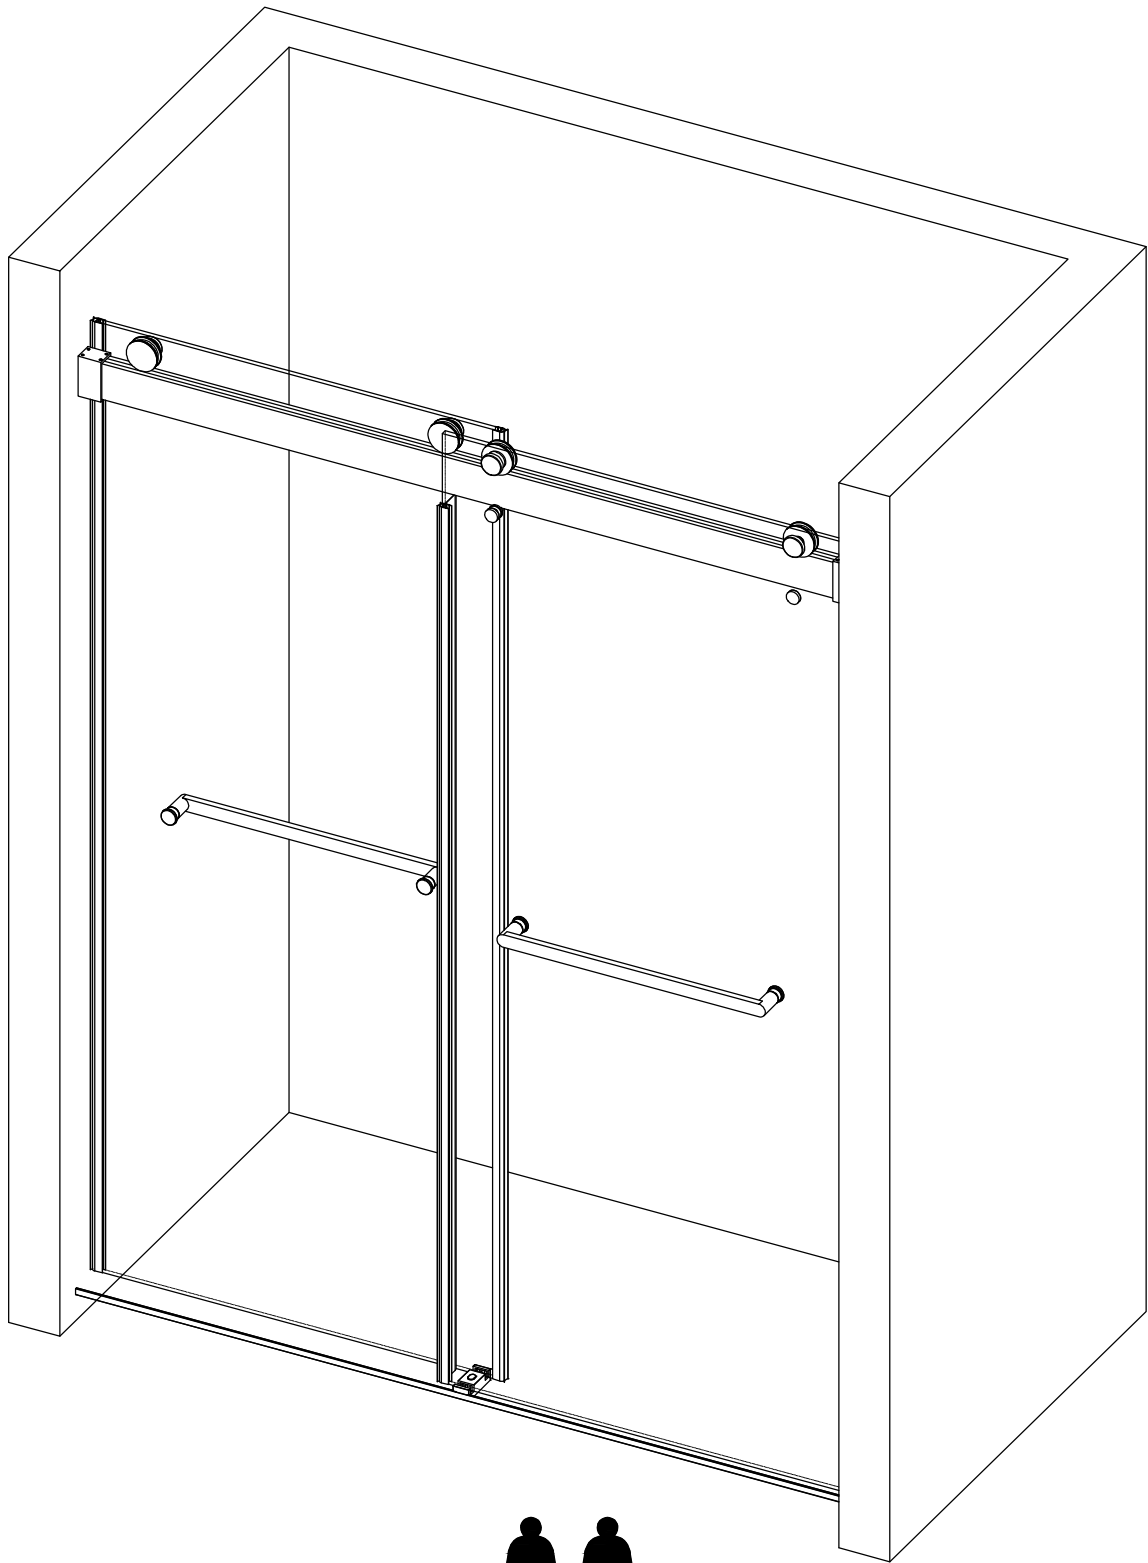

INSTRUCTION MANUAL

2 PEOPLE REQUIRED

**Please keep this manual and product code number for future reference
and for ordering replacement parts if necessary.**

GENERAL INSTRUCTIONS

- Read this manual carefully and completely before proceeding.
- It is recommended that you wear safety glasses at all times during the installation.

INSTALLATION OVER CERAMIC TILES

- If your shower door is to be installed over ceramic tiles, the tiles should lay completely under the wall jamb.
- Silicone should be used to seal the gap where the ceramic tiles meet the fixed panel.

Detailed Diagram of Shower Enclosure Components

NO.	Name	Picture	Qty	NO.	Name	Picture	Qty
1	8mm Wall plug		4	9	screw ST4x30		1
2	screw ST5x40		4	10	Wall bracket		2
3	Door seal		2	11	Roller (Ø45 or Ø60)		4
4	Sliding door		2	12	Anti jumping knob		4
5	Towel bar		2	13	Guide Rail		1
6	Anti-splash threshold		1	14	Rectangle damper		4
7	Guide block		1	15	Door seal		2
8	6mm Wall plug		1				