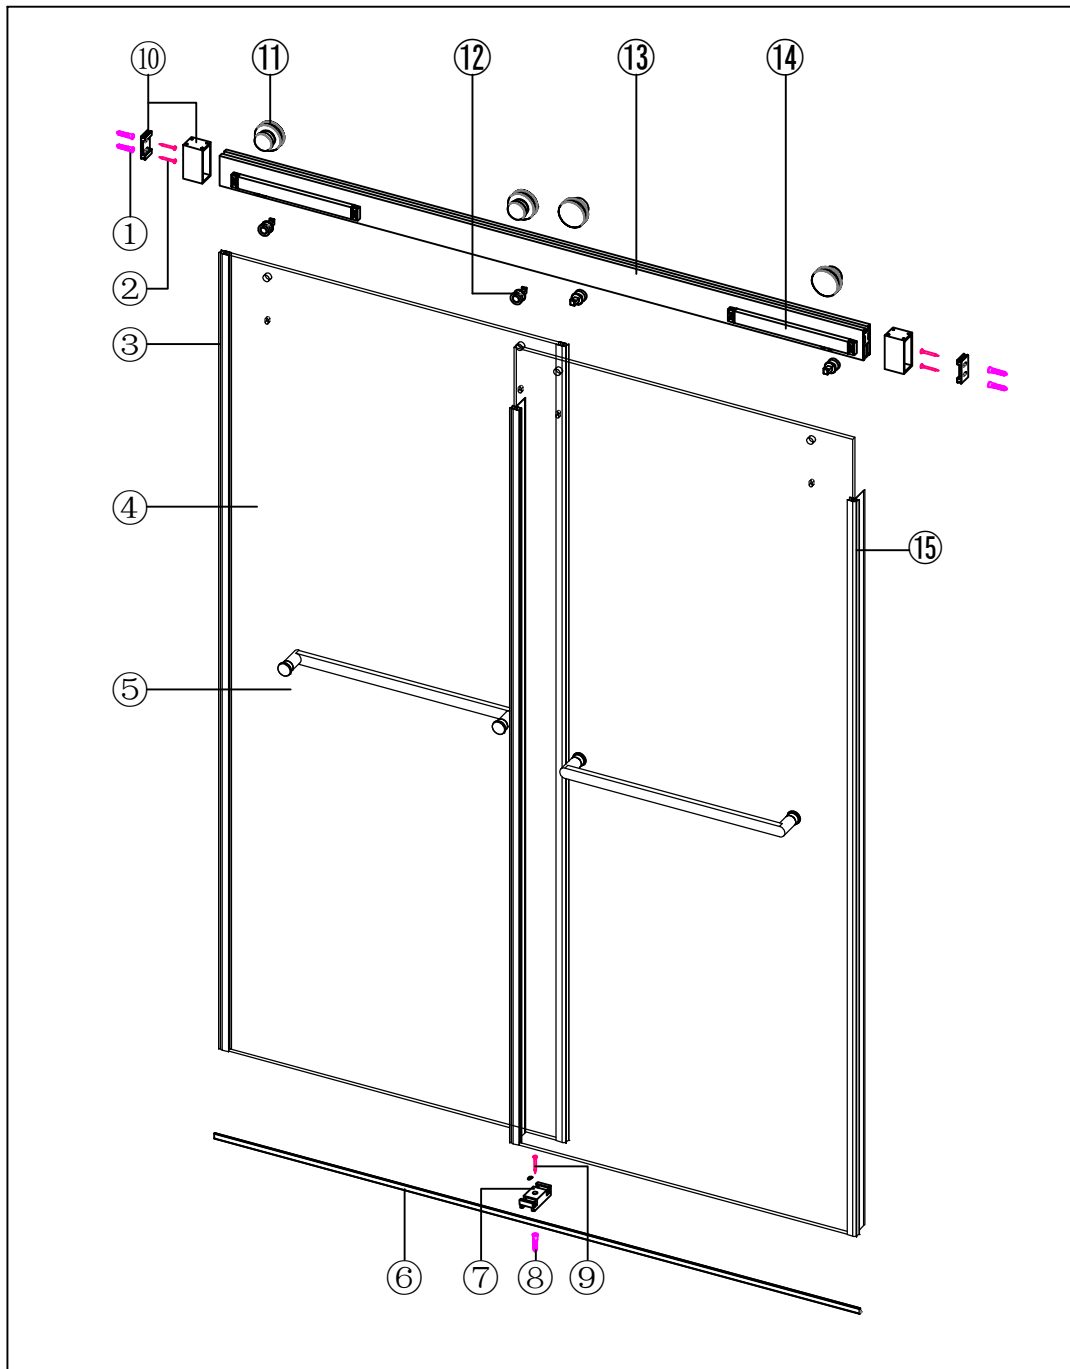

INSTALLATION OVER CERAMIC TILES

- If your shower door is to be installed over ceramic tiles, the tiles should lay completely under the wall jamb.
- Silicone should be used to seal the gap where the ceramic tiles meet the fixed panel.

Detailed Diagram of Shower Enclosure Components

NO.	Name	Picture	Qty	NO.	Name	Picture	Qty
1	8mm Wall plug		4	9	screw ST4x30		1
2	screw ST5x40		4	10	Wall bracket		2
3	Door seal		2	11	Roller (Ø45 or Ø60)		4
4	Sliding door		2	12	Anti jumping knob		4
5	Towel bar		2	13	Guide Rail		1
6	Anti-splash threshold		1	14	Rectangle damper		4
7	Guide block		1	15	Door seal		2
8	6mm Wall plug		1				