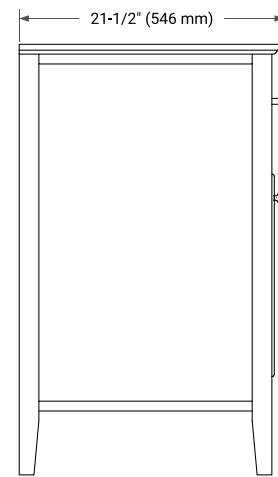

# 54" SINGLE SINK BASE CABINET

## BASE CABINET DIMENSIONS

54" W x 21.5" D x 33.5" H

## AVAILABLE COLORS

White    Grey

FRONT VIEW

SIDE VIEW

PLAN VIEW