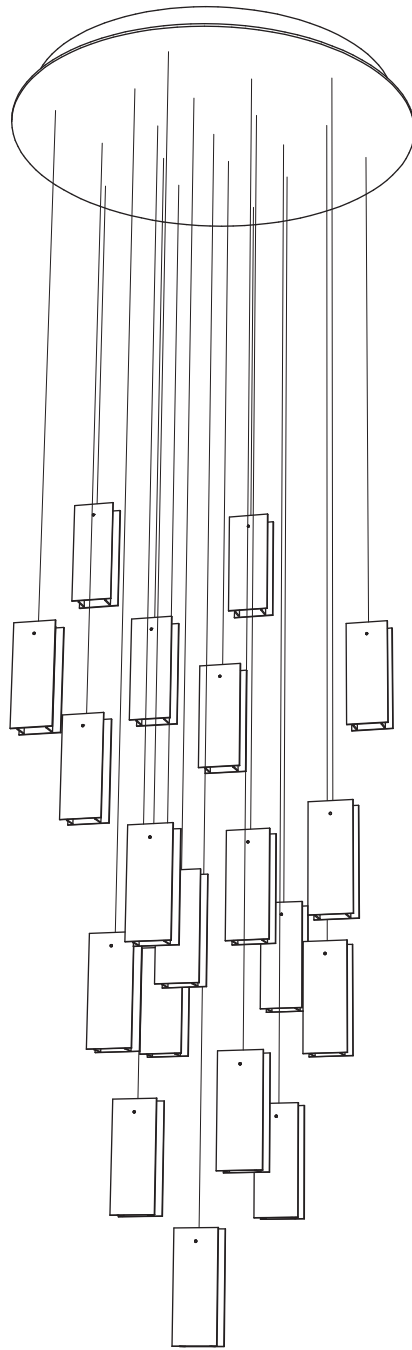

# 19 White, Amber & Clear Drops LED Round Chandelier

## DESCRIPTION

19 Drops pendants staggering down from a 20" D round ceiling base with a total drop of 5' long + extra wire.

A unique multi-pendant chandelier crafted with four hand-made glass leaves powered by a dimmable LED bulb. Great contemporary lighting for residential and commercial spaces - staircase, dining table, entrance hall, coffee table, bed side, reception or lobby.

## TECHNICAL SPECS

- Canopy Finish: Powder coated metal in Flat White/ Sparkle Silver
- Transformers: Housed in canopy
- Pendant size: 2"W x 1"D x 5"H
- Glass Colours: Clear with Amber (5 x Units)  
Clear with White (5 x Units)  
White with Clear (6 x Units) &  
Amber with Clear (3 x Units)
- Total drop: Adjustable up to 5'H + 2' extra wire
- Bulb: Dimmable G4 LED- 12V- 1.5W
- One electrical outlet needed
  
- Approximate Weight: 11 Kg
  
- Recommended Dimming Switch:
  - Lutron CL (CTCL-153PDH-WH-C)
  - Lutron CL (DVCL-153P-WH)
- Transformer: Dimmable LED Voltage Driver
  - Input: 120V AC 60Hz
  - Output: 12V DC

Catalogue # **WAD-19-20D**

Bar Code # **628451588412**

MADE IN CANADA