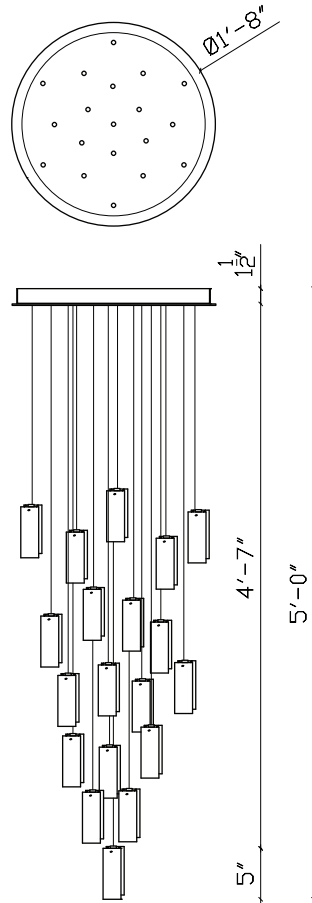

## DESCRIPTION

19 Drops pendants staggering down from a 20" D round ceiling base with a total drop of 5' long + extra wire.

A unique multi-pendant chandelier crafted with four hand-made glass leaves powered by a dimmable LED bulb. Great contemporary lighting for residential and commercial spaces - staircase, dining table, entrance hall, coffee table, bed side, reception or lobby.

## TECHNICAL SPECS

- Canopy Finish: Powder coated metal in Flat White/ Sparkle Silver
- Transformers: Housed in canopy
- Pendant size: 2"W x 1"D x 5"H
- Glass Colours: Clear with Amber (5 x Units)  
Clear with White (5 x Units)  
White with Clear (6 x Units) &  
Amber with Clear (3 x Units)
- Total drop: Adjustable up to 5'H + 2' extra wire
- Bulb: Dimmable G4 LED- 12V- 1.5W
- One electrical outlet needed
  
- Approximate Weight: 11 Kg
  
- Recommended Dimming Switch:
  - Lutron CL (CTCL-153PDH-WH-C)
  - Lutron CL (DVCL-153P-WH)
- Transformer: Dimmable LED Voltage Driver
  - Input: 120V AC 60Hz
  - Output: 12V DC

Catalogue # **WAD-19-20D**

Bar Code # **628451588412**

MADE IN CANADA