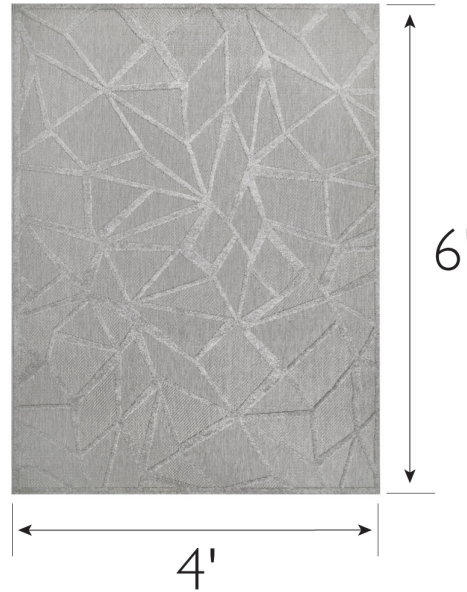

Indoor/Outdoor Area Rug 4' x 6'
Gray

0.2" Thick

SPECIFICATIONS

MATERIAL:	Polypropylene	CONSTRUCTION:	Machine Made
BACKING MATERIAL:	Polypropylene	CONSTRUCTION TECHNIQUE:	Power Loom
INDOOR/OUTDOOR:	Indoor/Outdoor Use	REMOVABLE BACKING:	No
SHAPE:	Rectangle	NON-SLIP BACKING:	No
COLOR:	Gray	WATER RESISTANT:	Yes
ASSEMBLED DIMENSIONS:	0.2" H x 4' W x 6' L	SAFE FOR HEATED FLOORS:	No
ASSEMBLED WEIGHT:	4.77 lbs.	FLAME RETARDANT:	No
PILE HEIGHT:	0.2"	ANTI-MICROBIAL:	No
PILE HEIGHT VARIATION:	Yes		
RUG FRINGE OR TASSLE:	No		
MACHINE WASHABLE:	No		
RUG PAD RECOMMENDED:	Yes		