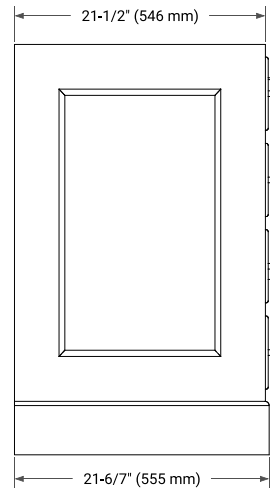

42" RIGHT OFFSET CABINET

BASE CABINET DIMENSIONS

42" W x 21.5" D x 34.5" H

FEATURES

- Solid wood frame & plywood panels
- Dovetail drawers and joints
- Soft closing doors & drawers

HARDWARE FINISHES*

Brushed Nickel   Satin Brass   Matte Black   Polished Chrome

*Hardware comes preinstalled with the illustrated option. Other finishes are available on our online store if you prefer a different one.

AVAILABLE COLORS

White   Grey   Midnight Blue

FRONT VIEW

SIDE VIEW

PLAN VIEW