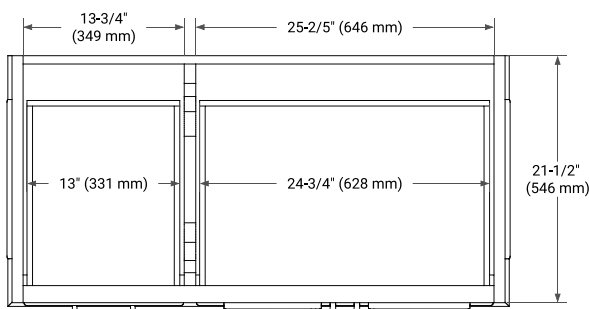

42" RIGHT OFFSET CABINET

BASE CABINET DIMENSIONS

42" W x 21.5" D x 34.5" H

FEATURES

- Solid wood frame & plywood panels
- Dovetail drawers and joints
- Soft closing doors & drawers

HARDWARE FINISHES*

Brushed Nickel Satin Brass Matte Black Polished Chrome

43" RIGHT OVAL SINK COUNTERTOP WITH 1.5 IN. THICKNESS

OVERALL DIMENSIONS

43" W x 22" D x 1.5" H

COUNTERTOP OPTIONS

Carrara Marble

White Quartz

FEATURES

- Solid countertop with mitered edges & seams
- Undermount white oval sink
- Pre-drilled for 8" widespread faucet

INCLUDED

- Countertop
- Matching Backsplash
- Oval Sink

COUNTERTOP PLAN VIEW

EDGE SIDE VIEW

THREE DIMENSIONAL COUNTERTOP VIEW