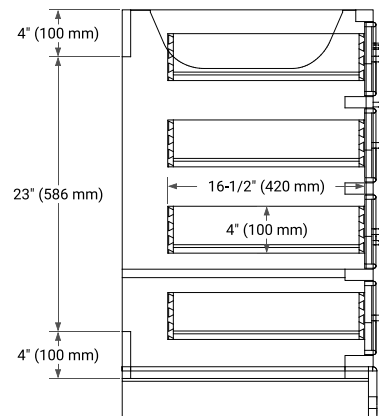

42" RIGHT OFFSET CABINET

BASE CABINET DIMENSIONS

42" W x 21.5" D x 34.5" H

FEATURES

- Solid wood frame & plywood panels
- Dovetail drawers and joints
- Soft closing doors & drawers

HARDWARE FINISHES*

Brushed Nickel Satin Brass Matte Black Polished Chrome

43" RIGHT OVAL SINK COUNTERTOP WITH 1.5 IN. THICKNESS

OVERALL DIMENSIONS

43" W x 22" D x 1.5" H

COUNTERTOP OPTIONS

Carrara Marble

White Quartz

FEATURES

- Solid countertop with mitered edges & seams
- Undermount white oval sink
- Pre-drilled for 8" widespread faucet

INCLUDED

- Countertop
- Matching Backsplash
- Oval Sink

COUNTERTOP PLAN VIEW

EDGE SIDE VIEW

THREE DIMENSIONAL COUNTERTOP VIEW