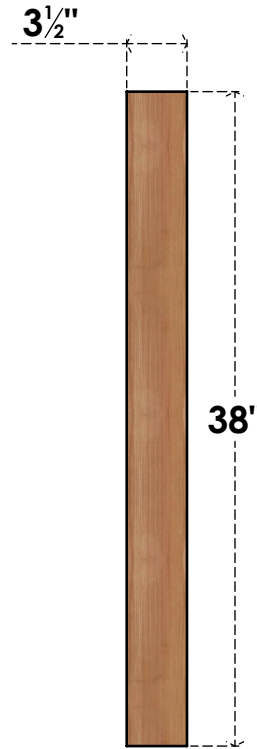

# BRC04X26X38TRA00SWR

3 1/2"W X 26"D X 38"H TRADITIONAL SMOOTH BRACE, WESTERN RED CEDAR

**SIDE**

**FRONT**

EKENA MILLWORK  
 2300 WEST MAIN ST.  
 CLARKSVILLE, TX 75426  
 TOLL FREE: 866-607-0453  
 WWW.EKENAMILLWORK.COM

**NOTES**

1. INSTALLATION TO BE COMPLETED IN ACCORDANCE WITH MANUFACTURER'S SPECIFICATIONS.
2. DRAWING MAY NOT BE TO SCALE
3. THIS DRAWING IS INTENDED FOR DESIGN AND PLANNING PURPOSES ONLY.
4. ALL INFORMATION CONTAINED HEREIN WAS CURRENT AT THE TIME OF DEVELOPMENT BUT MUST BE REVIEWED AND APPROVED BY THE PRODUCT MANUFACTURER TO BE CONSIDERED ACCURATE.
5. PRODUCTS ARE NOT KILN DRIED. THIS ITEM IS UNIQUE AND WILL CONTAIN THE NATURAL VARIATIONS THAT THE WOOD SPECIES OFFERS. THIS MAY RESULT IN VARIATIONS UP TO 1/4"