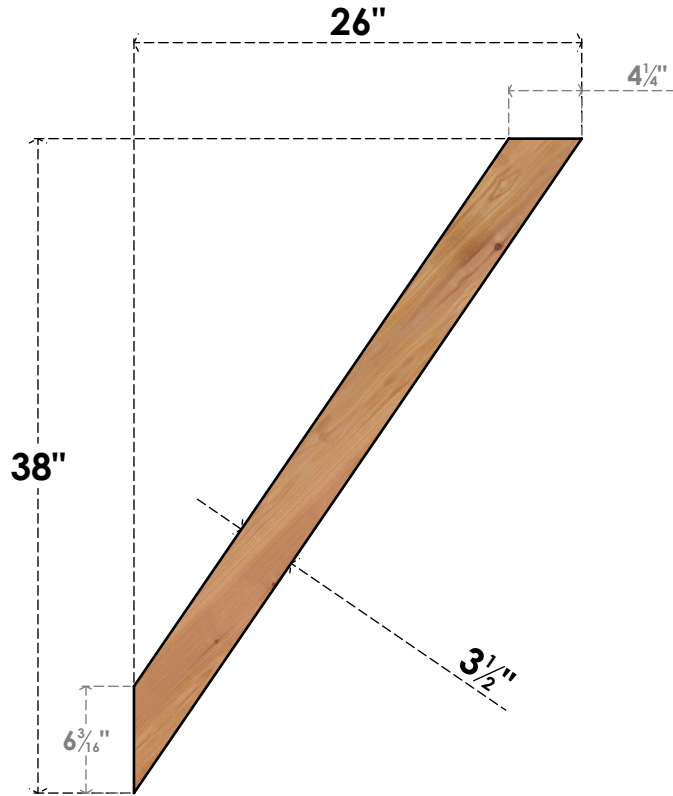

# BRC04X26X38TRA00SWR

3 1/2"W X 26"D X 38"H TRADITIONAL SMOOTH BRACE, WESTERN RED CEDAR

**SIDE**

**FRONT**

EKENA MILLWORK  
 2300 WEST MAIN ST.  
 CLARKSVILLE, TX 75426  
 TOLL FREE: 866-607-0453  
 WWW.EKENAMILLWORK.COM