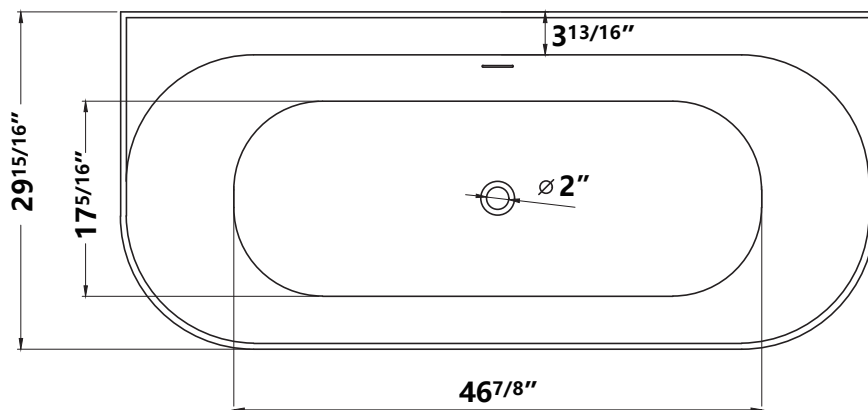

# DIMENSION DETAILS

Freestanding Bathtub

MODEL NBT-335R

**(Side View)**

**GS335R-67W**

ADJUSTABLE FOOT: 6 PCS

**(Top View)**