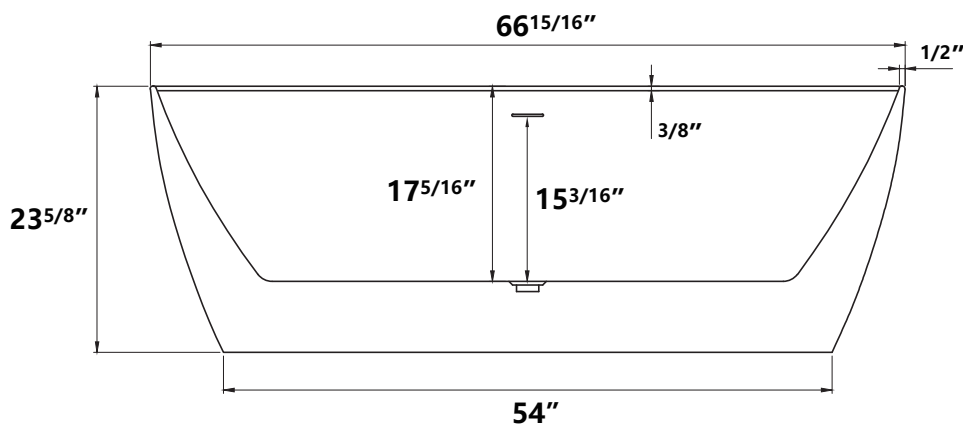

# DIMENSION DETAILS

Freestanding Bathtub

MODEL NBT-335R

**(Side View)**

**GS335R-67W**

ADJUSTABLE FOOT: 6 PCS

**(Top View)**