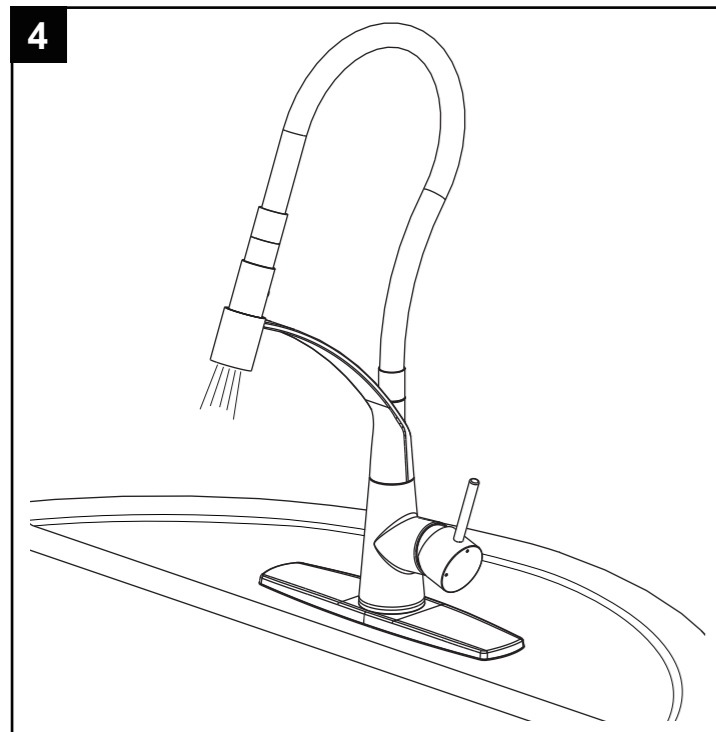

CONSEJOS DE SEGURIDAD

- En el caso de utilizar soldadura para instalar el grifo, remueva los asientos, cartuchos y arandelas antes de usar la llama. De lo contrario, se anulará la garantía para esos componentes.
- Tape la boca del desagüe para prevenir la pérdida de piezas pequeñas.
- 0°C~55°C.

Place deck plate assembly onto the faucet.

Carefully tighten spout mounting hardware to secure faucet.

Connect the water supply lines to the hot and cold angle stops.

Turn on the handle to check the operation. This position is for stream function.

Press the spray head button into the other position as shown by the arrow to check for the operation. This position is for the spray function.

NO.	Description	Part No.
1	Hose	5G0032400CP/AP/HBW0
2	Check Valve	5D8013000PL0
3	Hose Guide	5L0145200PL0
4	Spray Head	5F0013600CP/AP/HBW0
5	Bush	5L0145100PL0
6	Washer	51014142PL
7	Deckplate assembly	XXXXXX
8	Washer	5R4021400PL0
9	Washer	5T2005200NT0
10	Guide	53001413PL
11	Nut	5T1F034602NT0
12	Screws	5T0F0001NT
13	Base of the cartridge	5N0083800NT1
14	Cartridge	5D0M0022PL
15	Bonnet	5T1A0003AL
16	Cap	5L0P0506CP/AP/HBW
17	Handle assembly	XXXXXX