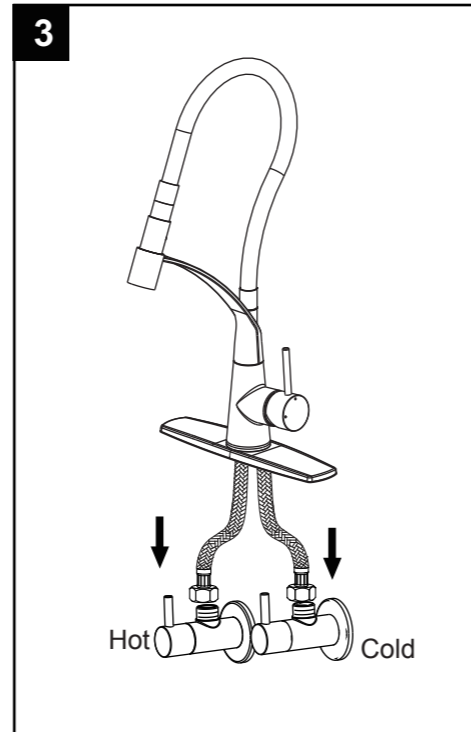

CONSEJOS DE SEGURIDAD

- En el caso de utilizar soldadura para instalar el grifo, remueva los asientos, cartuchos y arandelas antes de usar la llama. De lo contrario, se anulará la garantía para esos componentes.
- Tape la boca del desagüe para prevenir la pérdida de piezas pequeñas.
- 0°C~55°C.

Place deck plate assembly onto the faucet.

Carefully tighten spout mounting hardware to secure faucet.

Connect the water supply lines to the hot and cold angle stops.

Turn on the handle to check the operation. This position is for stream function.

Press the spray head button into the other position as shown by the arrow to check for the operation. This position is for the spray function.

NO.	Description	Part No.
1	Hose	5G0032400CP/AP/HBW0
2	Check Valve	5D8013000PL0
3	Hose Guide	5L0145200PL0
4	Spray Head	5F0013600CP/AP/HBW0
5	Bush	5L0145100PL0
6	Washer	51014142PL
7	Deckplate assembly	XXXXXX
8	Washer	5R4021400PL0
9	Washer	5T2005200NT0
10	Guide	53001413PL
11	Nut	5T1F034602NT0
12	Screws	5T0F0001NT
13	Base of the cartridge	5N0083800NT1
14	Cartridge	5D0M0022PL
15	Bonnet	5T1A0003AL
16	Cap	5L0P0506CP/AP/HBW
17	Handle assembly	XXXXXX