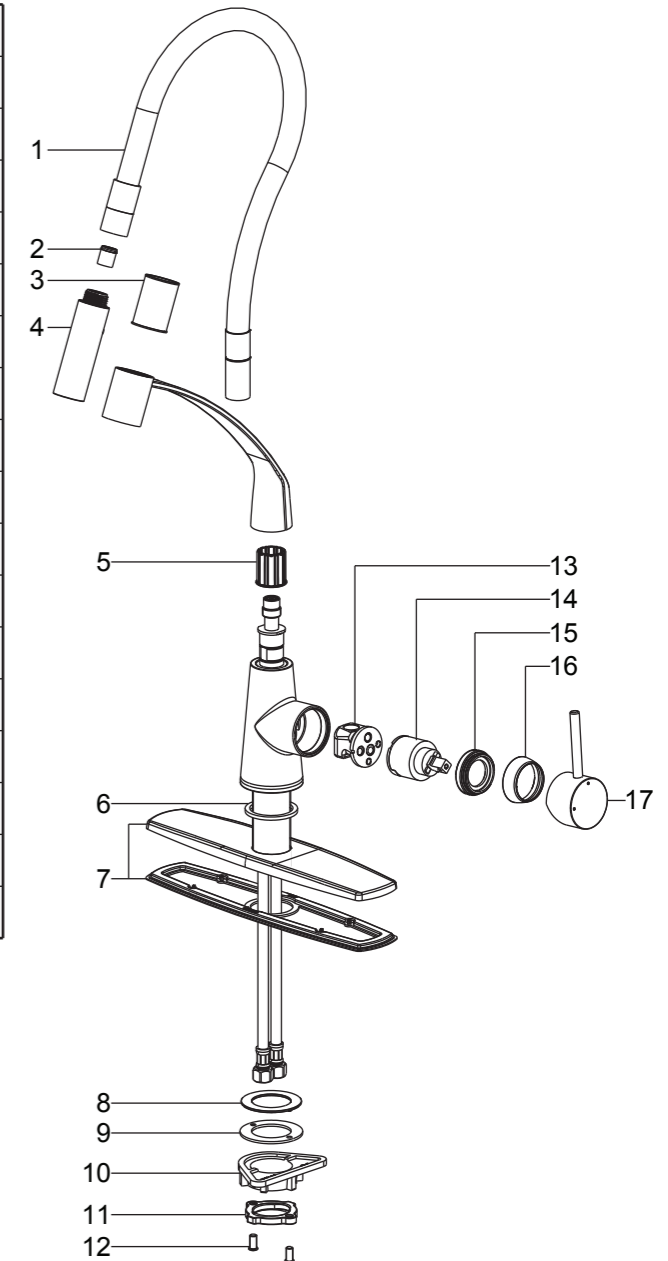

Place deck plate assembly onto the faucet.

Carefully tighten spout mounting hardware to secure faucet.

Connect the water supply lines to the hot and cold angle stops.

Turn on the handle to check the operation. This position is for stream function.

Press the spray head button into the other position as shown by the arrow to check for the operation. This position is for the spray function.

NO.	Description	Part No.
1	Hose	5G0032400CP/AP/HBW0
2	Check Valve	5D8013000PL0
3	Hose Guide	5L0145200PL0
4	Spray Head	5F0013600CP/AP/HBW0
5	Bush	5L0145100PL0
6	Washer	51014142PL
7	Deckplate assembly	XXXXXX
8	Washer	5R4021400PL0
9	Washer	5T2005200NT0
10	Guide	53001413PL
11	Nut	5T1F034602NT0
12	Screws	5T0F0001NT
13	Base of the cartridge	5N0083800NT1
14	Cartridge	5D0M0022PL
15	Bonnet	5T1A0003AL
16	Cap	5L0P0506CP/AP/HBW
17	Handle assembly	XXXXXX