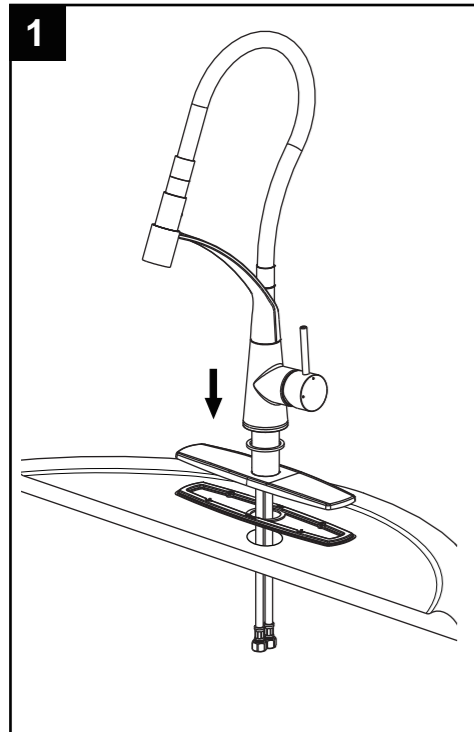

Place deck plate assembly onto the faucet.

Carefully tighten spout mounting hardware to secure faucet.

Connect the water supply lines to the hot and cold angle stops.

Turn on the handle to check the operation. This position is for stream function.

Press the spray head button into the other position as shown by the arrow to check for the operation. This position is for the spray function.

NO.	Description	Part No.
1	Hose	5G0032400CP/AP/HBW0
2	Check Valve	5D8013000PL0
3	Hose Guide	5L0145200PL0
4	Spray Head	5F0013600CP/AP/HBW0
5	Bush	5L0145100PL0
6	Washer	51014142PL
7	Deckplate assembly	XXXXXX
8	Washer	5R4021400PL0
9	Washer	5T2005200NT0
10	Guide	53001413PL
11	Nut	5T1F034602NT0
12	Screws	5T0F0001NT
13	Base of the cartridge	5N0083800NT1
14	Cartridge	5D0M0022PL
15	Bonnet	5T1A0003AL
16	Cap	5L0P0506CP/AP/HBW
17	Handle assembly	XXXXXX