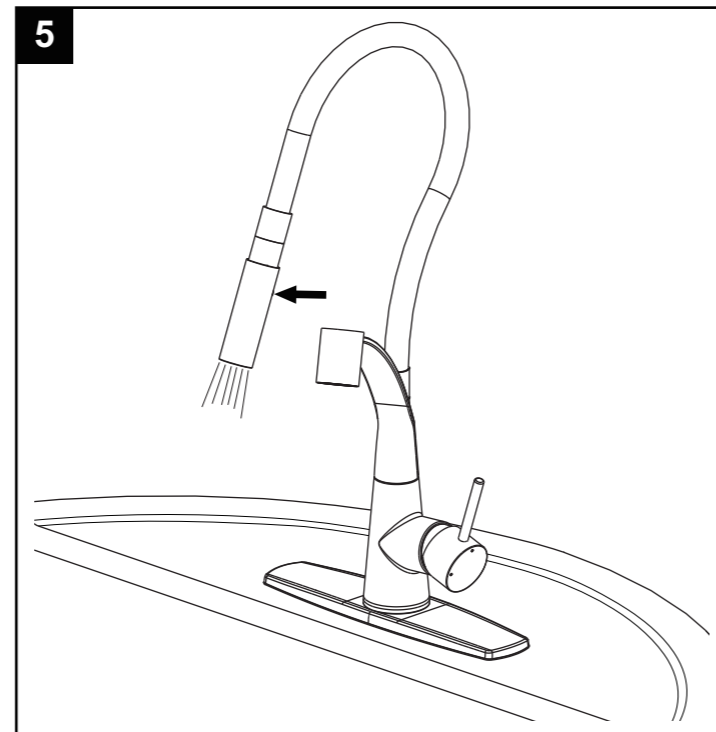

CONSEJOS DE SEGURIDAD

- En el caso de utilizar soldadura para instalar el grifo, remueva los asientos, cartuchos y arandelas antes de usar la llama. De lo contrario, se anulará la garantía para esos componentes.
- Tape la boca del desagüe para prevenir la pérdida de piezas pequeñas.
- 0°C~55°C.

Place deck plate assembly onto the faucet.

Carefully tighten spout mounting hardware to secure faucet.

Connect the water supply lines to the hot and cold angle stops.

Turn on the handle to check the operation. This position is for stream function.

Press the spray head button into the other position as shown by the arrow to check for the operation. This position is for the spray function.

NO.	Description	Part No.
1	Hose	5G0032400CP/AP/HBW0
2	Check Valve	5D8013000PL0
3	Hose Guide	5L0145200PL0
4	Spray Head	5F0013600CP/AP/HBW0
5	Bush	5L0145100PL0
6	Washer	51014142PL
7	Deckplate assembly	XXXXXX
8	Washer	5R4021400PL0
9	Washer	5T2005200NT0
10	Guide	53001413PL
11	Nut	5T1F034602NT0
12	Screws	5T0F0001NT
13	Base of the cartridge	5N0083800NT1
14	Cartridge	5D0M0022PL
15	Bonnet	5T1A0003AL
16	Cap	5L0P0506CP/AP/HBW
17	Handle assembly	XXXXXX