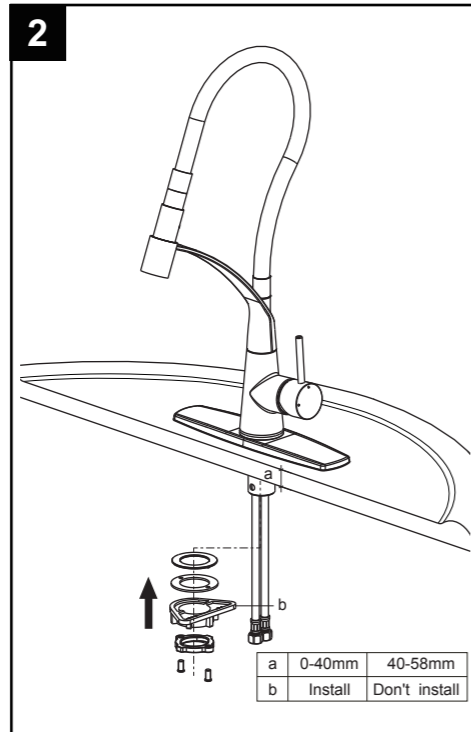

CONSIGNES DE SÉCURITÉ

- Si vous posez le robinet par brasage, il est essentiel de retirer les sièges, les cartouches et les rondelles avant d'appliquer la flamme, faute de quoi la garantie sur ces pièces sera annulée.
- Couvrez le drain pour ne pas perdre des pièces.
- 0°C~55°C.

Place deck plate assembly onto the faucet.

Carefully tighten spout mounting hardware to secure faucet.

Connect the water supply lines to the hot and cold angle stops.

Turn on the handle to check the operation. This position is for stream function.

Press the spray head button into the other position as shown by the arrow to check for the operation. This position is for the spray function.

NO.	Description	Part No.
1	Hose	5G0032400CP/AP/HBW0
2	Check Valve	5D8013000PL0
3	Hose Guide	5L0145200PL0
4	Spray Head	5F0013600CP/AP/HBW0
5	Bush	5L0145100PL0
6	Washer	51014142PL
7	Deckplate assembly	XXXXXX
8	Washer	5R4021400PL0
9	Washer	5T2005200NT0
10	Guide	53001413PL
11	Nut	5T1F034602NT0
12	Screws	5T0F0001NT
13	Base of the cartridge	5N0083800NT1
14	Cartridge	5D0M0022PL
15	Bonnet	5T1A0003AL
16	Cap	5L0P0506CP/AP/HBW
17	Handle assembly	XXXXXX