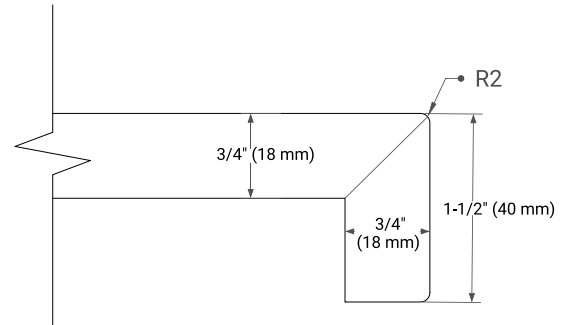

66" SINGLE SINK BASE CABINET

BASE CABINET DIMENSIONS

66" W x 21.5" D x 34.5" H

FEATURES

- Solid wood frame & plywood panels
- Dovetail drawers and joints
- Soft closing doors & drawers

HARDWARE FINISHES*

Brushed Nickel Satin Brass Matte Black Polished Chrome

67" SINGLE OVAL SINK COUNTERTOP WITH 1.5 IN. THICKNESS

OVERALL DIMENSIONS

67" W x 22" D x 1.5" H

COUNTERTOP OPTIONS

Carrara Marble

White Quartz

FEATURES

- Solid countertop with mitered edges & seams
- Undermount white oval sink
- Pre-drilled for 8" widespread faucet

INCLUDED

- Countertop
- Matching Backsplash
- Oval Sink

COUNTERTOP PLAN VIEW

EDGE SIDE VIEW

THREE DIMENSIONAL COUNTERTOP VIEW