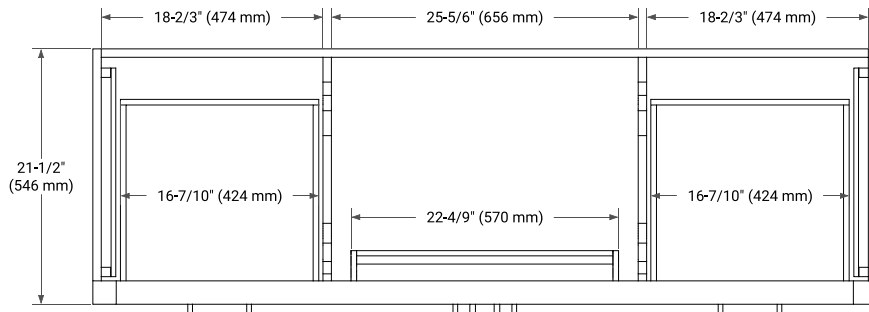

66" SINGLE SINK BASE CABINET

BASE CABINET DIMENSIONS

66" W x 21.5" D x 34.5" H

FEATURES

- Solid wood frame & plywood panels
- Dovetail drawers and joints
- Soft closing doors & drawers

HARDWARE FINISHES*

Brushed Nickel Satin Brass Matte Black Polished Chrome

67" SINGLE OVAL SINK COUNTERTOP WITH 1.5 IN. THICKNESS

OVERALL DIMENSIONS

67" W x 22" D x 1.5" H

COUNTERTOP OPTIONS

Carrara Marble

White Quartz

FEATURES

- Solid countertop with mitered edges & seams
- Undermount white oval sink
- Pre-drilled for 8" widespread faucet

INCLUDED

- Countertop
- Matching Backsplash
- Oval Sink

COUNTERTOP PLAN VIEW

EDGE SIDE VIEW

THREE DIMENSIONAL COUNTERTOP VIEW