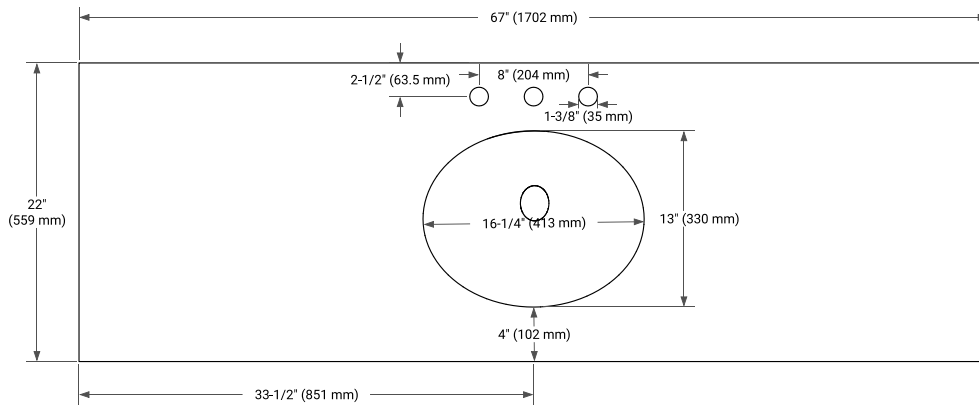

66" SINGLE SINK BASE CABINET

BASE CABINET DIMENSIONS

66" W x 21.5" D x 34.5" H

FEATURES

- Solid wood frame & plywood panels
- Dovetail drawers and joints
- Soft closing doors & drawers

HARDWARE FINISHES*

Brushed Nickel Satin Brass Matte Black Polished Chrome

67" SINGLE OVAL SINK COUNTERTOP WITH 1.5 IN. THICKNESS

OVERALL DIMENSIONS

67" W x 22" D x 1.5" H

COUNTERTOP OPTIONS

Carrara Marble

White Quartz

FEATURES

- Solid countertop with mitered edges & seams
- Undermount white oval sink
- Pre-drilled for 8" widespread faucet

INCLUDED

- Countertop
- Matching Backsplash
- Oval Sink

COUNTERTOP PLAN VIEW

EDGE SIDE VIEW

THREE DIMENSIONAL COUNTERTOP VIEW