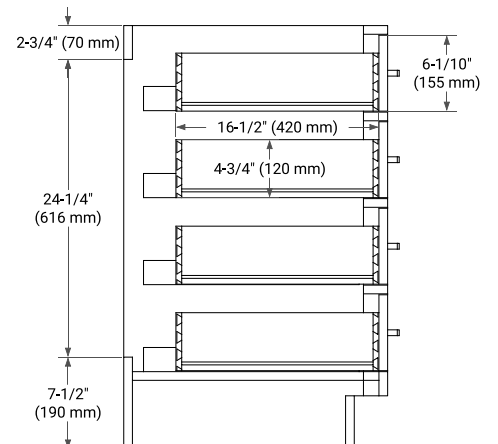

66" SINGLE SINK BASE CABINET

BASE CABINET DIMENSIONS

66" W x 21.5" D x 34.5" H

FEATURES

- Solid wood frame & plywood panels
- Dovetail drawers and joints
- Soft closing doors & drawers

HARDWARE FINISHES*

Brushed Nickel Satin Brass Matte Black Polished Chrome

67" SINGLE OVAL SINK COUNTERTOP WITH 1.5 IN. THICKNESS

OVERALL DIMENSIONS

67" W x 22" D x 1.5" H

COUNTERTOP OPTIONS

Carrara Marble

White Quartz

FEATURES

- Solid countertop with mitered edges & seams
- Undermount white oval sink
- Pre-drilled for 8" widespread faucet

INCLUDED

- Countertop
- Matching Backsplash
- Oval Sink

COUNTERTOP PLAN VIEW

EDGE SIDE VIEW

THREE DIMENSIONAL COUNTERTOP VIEW