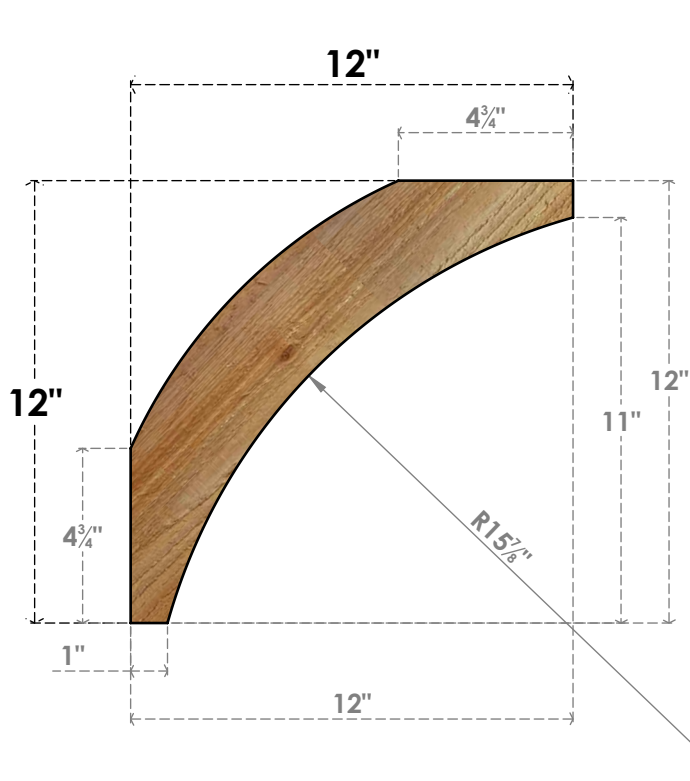

BRC04X12X12THR00RWR

4"W X 12"D X 12"H THORTON ROUGH SAWN BRACE, WESTERN RED CEDAR

SIDE

FRONT

EKENA MILLWORK
 2300 WEST MAIN ST.
 CLARKSVILLE, TX 75426
 TOLL FREE: 866-607-0453
 WWW.EKENAMILLWORK.COM

NOTES

1. INSTALLATION TO BE COMPLETED IN ACCORDANCE WITH MANUFACTURER'S SPECIFICATIONS.
2. DRAWING MAY NOT BE TO SCALE
3. THIS DRAWING IS INTENDED FOR DESIGN AND PLANNING PURPOSES ONLY.
4. ALL INFORMATION CONTAINED HEREIN WAS CURRENT AT THE TIME OF DEVELOPMENT BUT MUST BE REVIEWED AND APPROVED BY THE PRODUCT MANUFACTURER TO BE CONSIDERED ACCURATE.
5. PRODUCTS ARE NOT KILN DRIED. THIS ITEM IS UNIQUE AND WILL CONTAIN THE NATURAL VARIATIONS THAT THE WOOD SPECIES OFFERS. THIS MAY RESULT IN VARIATIONS UP TO 1/4"