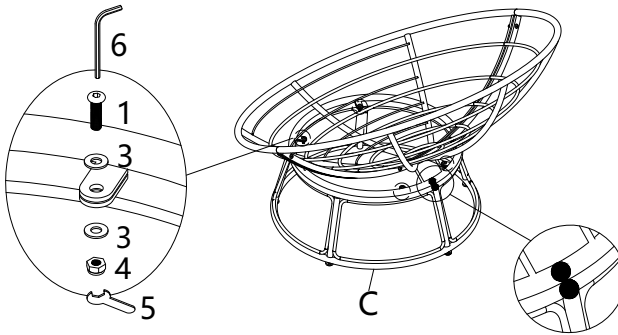

ASSEMBLY INSTRUCTIONS

Do not fully tighten bolts until assembly is complete.

STEP 1

STEP 2

STEP 3

CLEANING INSTRUCTIONS: clean with a soft cloth, brush or lightly vacuum.

ADULT ASSEMBLY REQUIRED

If you are missing any parts or have any questions regarding assembly, do not return this item to the retailers store. Please call our toll-free, customer service number and have this assembly manual open to the parts list ready to provide the model name, number and part name or number.

WARNING: This product may contain small components, please ensure they are kept away from small children.