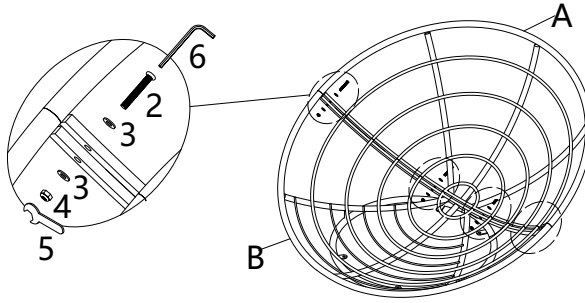

ASSEMBLY INSTRUCTIONS

Do not fully tighten bolts until assembly is complete.

STEP 1