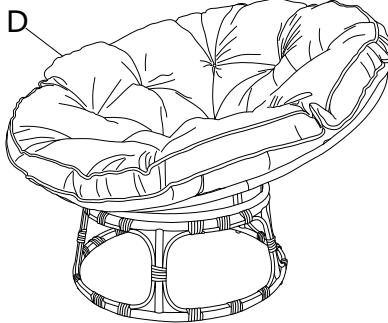

STEP 3

CLEANING INSTRUCTIONS: clean with a soft cloth, brush or lightly vacuum.

ADULT ASSEMBLY REQUIRED

If you are missing any parts or have any questions regarding assembly, do not return this item to the retailers store. Please call our toll-free, customer service number and have this assembly manual open to the parts list ready to provide the model name, number and part name or number.

WARNING: This product may contain small components, please ensure they are kept away from small children.