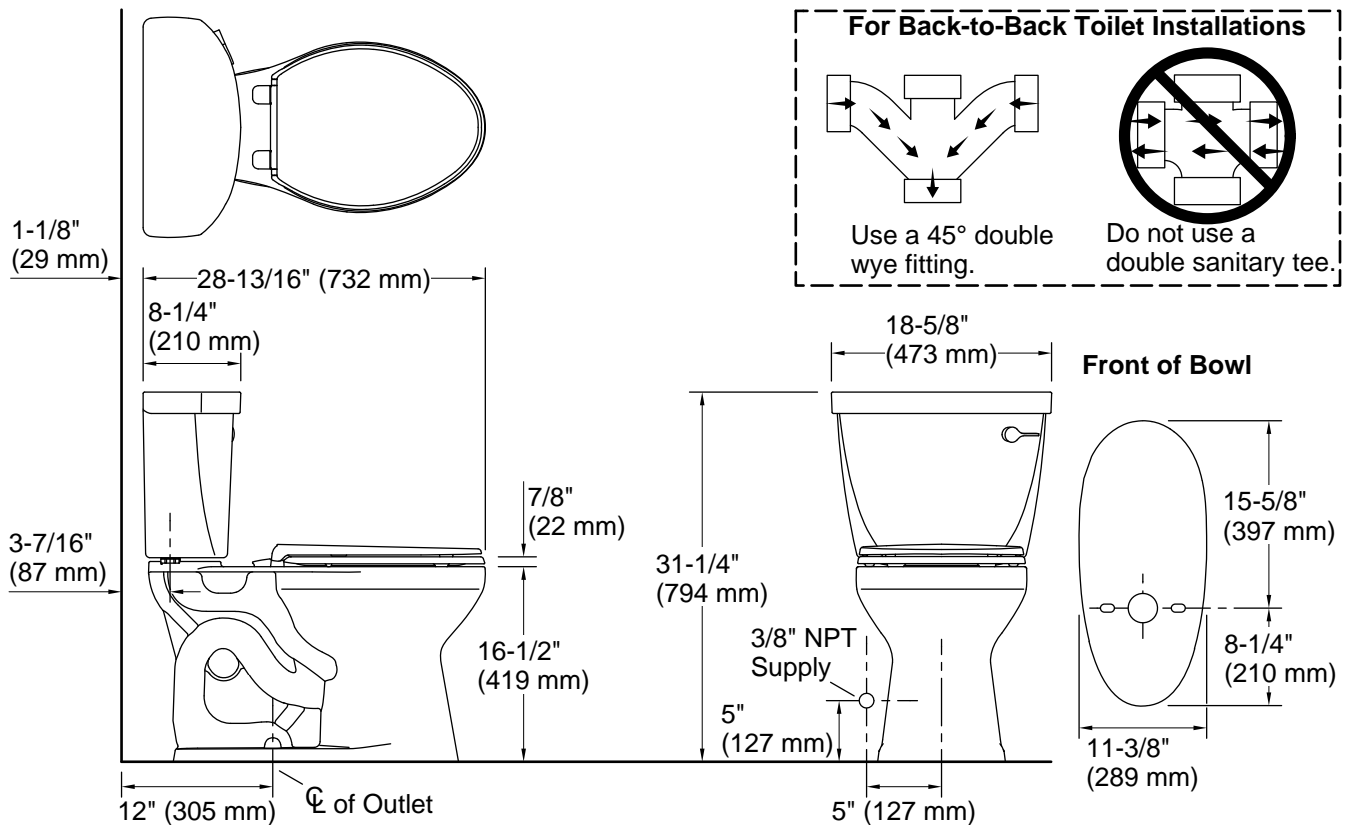

### Features

- Two-piece design
- Elongated bowl offers added room and comfort
- Comfort Height® feature offers chair-height seating that makes sitting down and standing up easier for most adults
- 1.6 gpf (6.0 lpf)
- Right-hand Polished Chrome trip lever
- 2-1/8" (54 mm) fully glazed trapway
- Revolution 360® flushing technology generates a forceful swirling motion to keep the bowl clean longer
- Sanitary guard where bowl and tank meet for ease of cleaning
- CleanCoat™ surface treatment inhibits the growth of water scale and mineral stains for improved ease of cleaning
- Coordinates with other products in the Cimarron collection
- Precision-engineered patented tank, bowl, and trapway create strong siphon during flushing
- AquaPiston® canister optimizes the flow out of the tank, harnessing gravity and the natural powerful reducing cascade of water to increase the power and effectiveness of the flush
- Easy-to-flush canister design requires less force to actuate than a 3" (76 mm) flapper, and has 90% less exposed seal material which resists conditions that cause wear, tear, shrinkage and swelling

### Installation

- Standard 12" (305 mm) rough-in
- Seat and supply line sold separately

### Technical Information

All product dimensions are nominal.

Toilet type:	Floor-mount
Waste Outlet:	Floor
Bowl shape:	Elongated
Flush type:	Revolution 360, AquaPiston
Trap passageway:	2-1/8" (54 mm)
Rim to water surface:	6-5/8" (168 mm)
Rough-in:	12" (305 mm)

Accessibility standards may require controls to be located on the open side of the toilet.