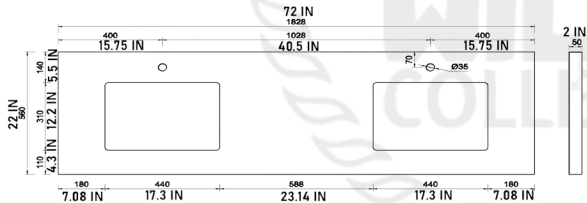

WILLOW COLLECTIONS
MADISON TEAK 72 IN. DOUBLE SINK BATHROOM VANITY

FRONT VIEW

TOP VIEW

KNOCK DOWN