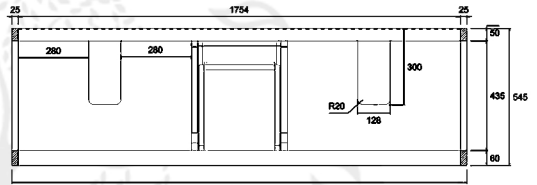

WILLOW COLLECTIONS
MADISON TEAK 72 IN. DOUBLE SINK BATHROOM VANITY

FRONT VIEW

TOP VIEW

KNOCK DOWN