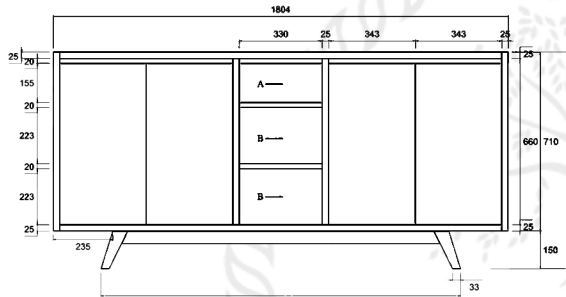

WILLOW COLLECTIONS
MADISON TEAK 72 IN. DOUBLE SINK BATHROOM VANITY

FRONT VIEW

TOP VIEW

KNOCK DOWN