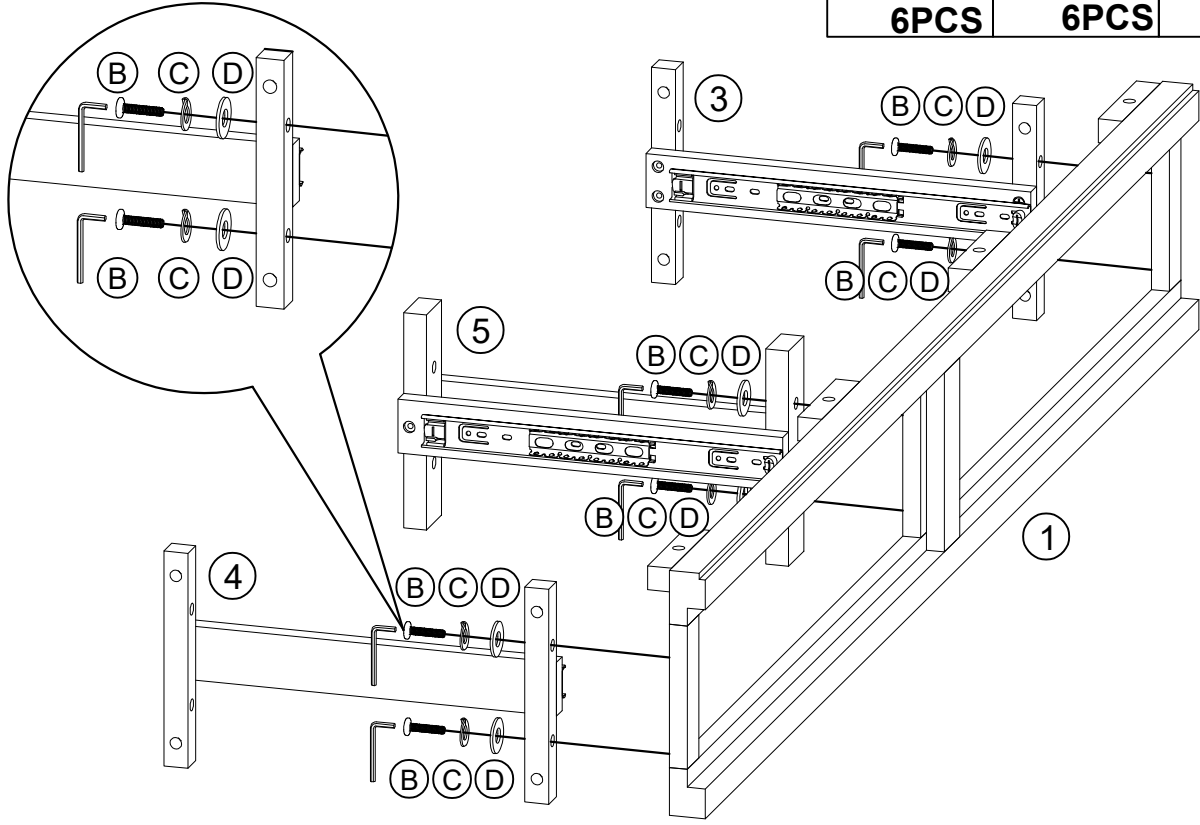

Detail View

Part List :

1  Front Frame Assembly -1pc	2  Back Frame Assembly-1pc	3  Right Rail Support-1pc
4  Left Rail Support-1pc	5  Middle Rail Support-1pc	6  Right frame -1pc
7  Left frame -1pc	8  Top Panel -1pc	9  Bottom Frame-1pc
10  Left Front Panel Drawer-1pcs	11  Right Front Panel Drawer-1pcs	12  Left Side Panel Drawer-2pcs
13  Right Side Panel Drawer-2pcs	14  Back Panel Drawer - 2pcs	15  Bottom Panel Drawer -2pcs
16  Back Panel - 1pcs		

Hardware List

<p>A</p>  <p>Ø1/4" x 50mm Bolt=8pcs</p>	<p>B</p>  <p>Ø1/4" x 30mm Bolt=28pcs</p>	<p>C</p>  <p>Ø1/4" x 11mm Spring Washer =36pcs</p>
<p>D</p>  <p>Ø1/4" x 13mm Flat washers =36pcs</p>	<p>E</p>  <p>Ø3.5 x 15mm Screw=20pcs</p>	<p>F</p>  <p>Ø4 x 25mm Screw=8pcs</p>
<p>G</p>  <p>Ø4 x 45mm Screw=8pcs</p>	<p>H</p>  <p>K4mm Allen key (1pc)</p>	<p>I</p>  <p>Kippschutz-Hardware-Kit =2pcs</p>

ASSEMBLY TOOLS REQUIRED (NOT INCLUDED)

PLEASE BE CAREFUL DO NOT DAMAGE THE HOLE POSITION WHEN YOU USE POWER TOOLS !

STEP 1:

B  6PCS	C  6PCS	D  6PCS	H  1PCS
---	--	--	--

STEP 2:

B  6PCS	C  6PCS	D  6PCS
--	--	--

STEP 3:

B	C	D
		
4PCS	4PCS	4PCS

STEP 4:

A	C	D
		
2PCS	2PCS	2PCS

STEP 5:

A	B	C	D
			
2PCS	4PCS	6PCS	6PCS

STEP 6:

A	B	C	D
			
4PCS	8PCS	12PCS	12PCS