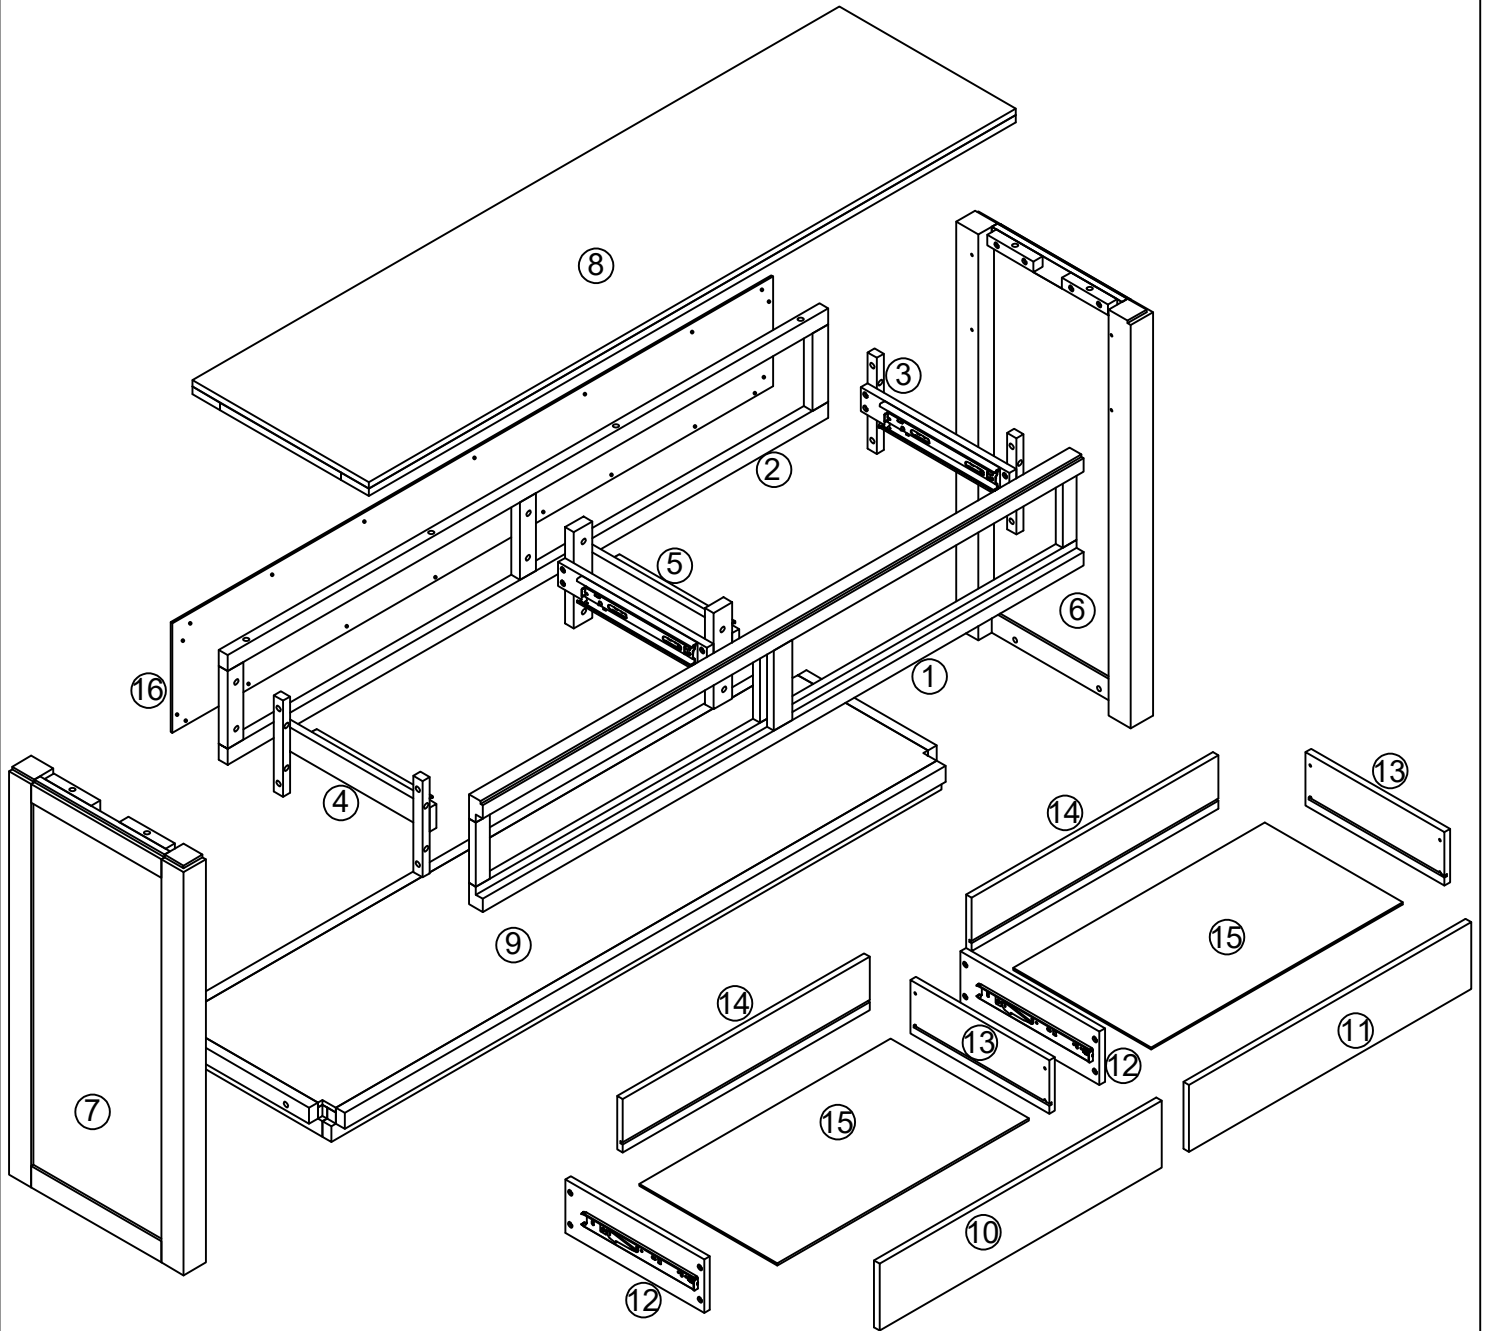

Detail View

Part List :

1  Front Frame Assembly -1pc	2  Back Frame Assembly-1pc	3  Right Rail Support-1pc
4  Left Rail Support-1pc	5  Middle Rail Support-1pc	6  Right frame -1pc
7  Left frame -1pc	8  Top Panel -1pc	9  Bottom Frame-1pc
10  Left Front Panel Drawer-1pcs	11  Right Front Panel Drawer-1pcs	12  Left Side Panel Drawer-2pcs
13  Right Side Panel Drawer-2pcs	14  Back Panel Drawer - 2pcs	15  Bottom Panel Drawer -2pcs
16  Back Panel - 1pcs		

Hardware List

<p>A</p>  <p>Ø1/4" x 50mm Bolt=8pcs</p>	<p>B</p>  <p>Ø1/4" x 30mm Bolt=28pcs</p>	<p>C</p>  <p>Ø1/4" x 11mm Spring Washer =36pcs</p>
<p>D</p>  <p>Ø1/4" x 13mm Flat washers =36pcs</p>	<p>E</p>  <p>Ø3.5 x 15mm Screw=20pcs</p>	<p>F</p>  <p>Ø4 x 25mm Screw=8pcs</p>
<p>G</p>  <p>Ø4 x 45mm Screw=8pcs</p>	<p>H</p>  <p>K4mm Allen key (1pc)</p>	<p>I</p>  <p>Kippschutz-Hardware-Kit =2pcs</p>