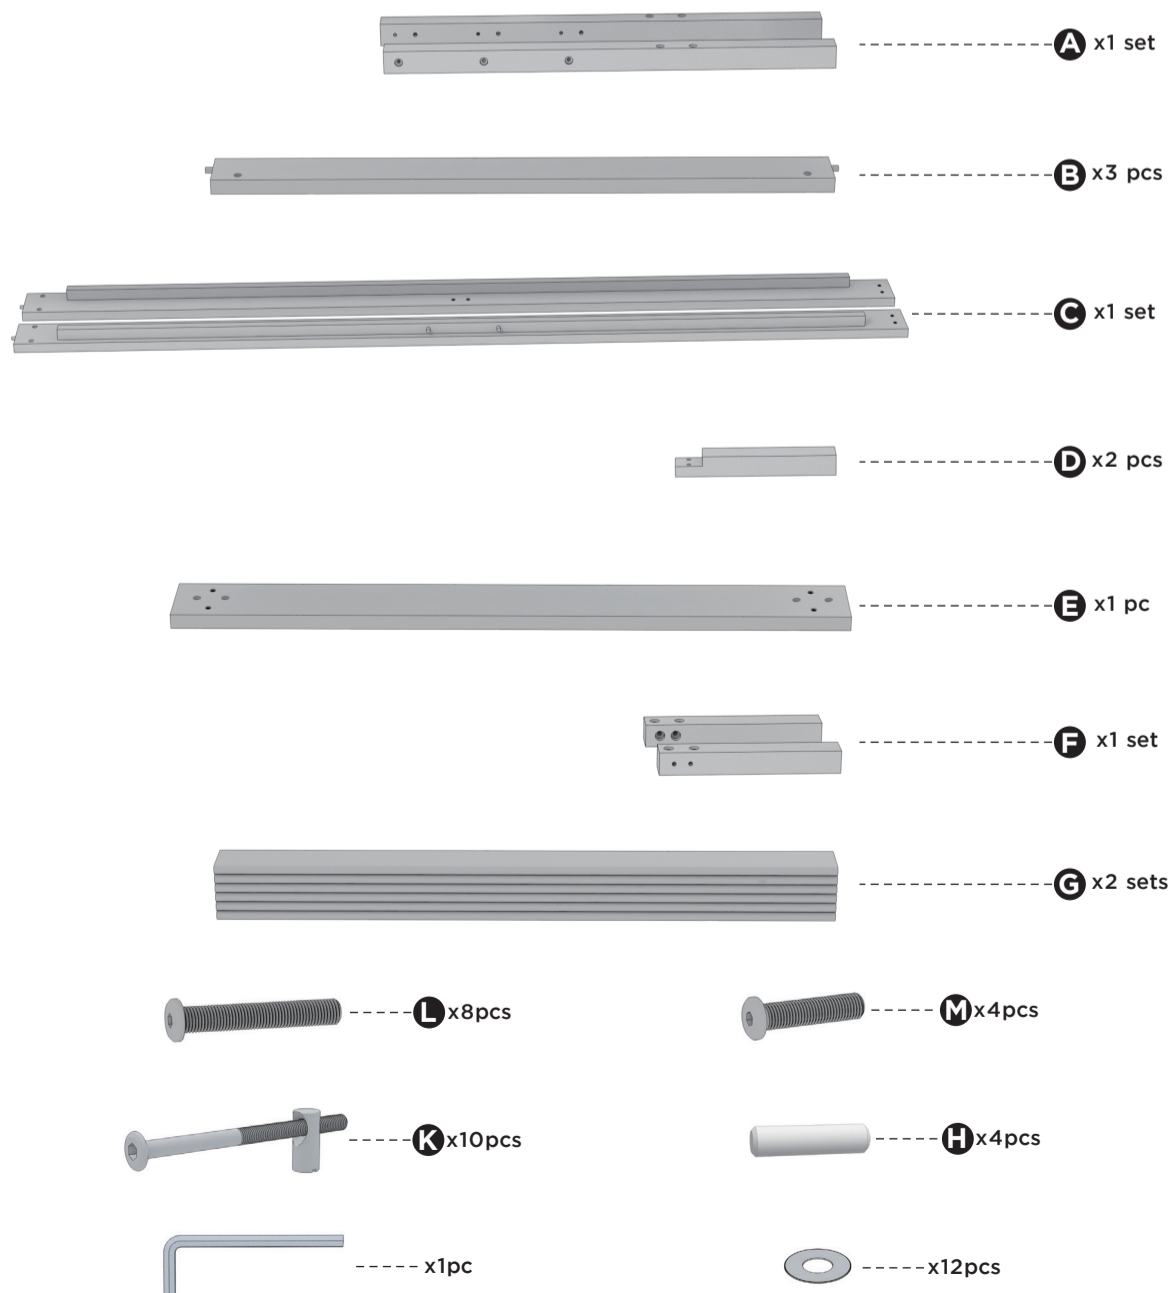

Easy as 1-2-3 Assembly Instruction

Numbers must Match for Secure Assembly

FPWOPN-1

Components

Return Policy

ZINUS believes you will absolutely love your new addition to your home, but if for some reason you want to return the product, please contact us directly before you decide to return your product to the retailer. Our Customer Service organization can answer most concerns and can assist you with any questions you may have about your new product. Please contact us first by emailing customerservice@zinusinc.com or by submitting a request at <https://support.zinus.com>

1

2

3

4

5

6

7

8