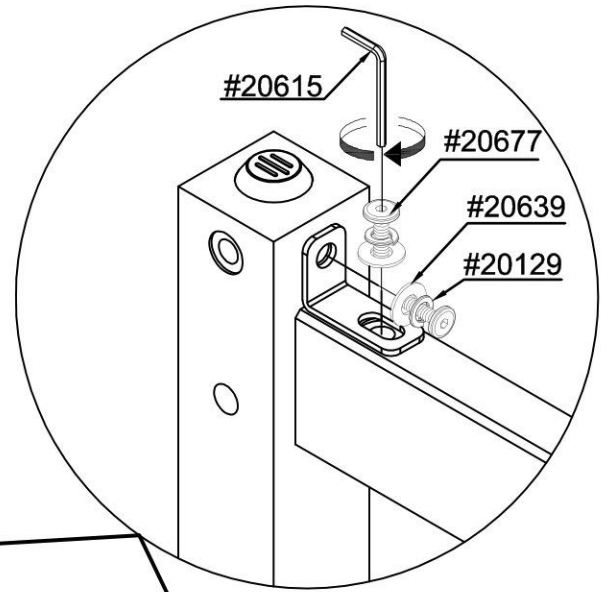

WE ARE HAPPY TO HELP!

SIMPLE DESK - 39.5"
BUREAU SIMPLE - 39.5"
ESCRITORIO SENCILLO - 39.5"

⚠ WARNING:

CHOKING HAZARD
 Small Parts
 Not for children under 3 years.
 To be Assembled by an Adult

⚠ ATTENTION:

-  20131 (M6*50mm) 8x
-  20639 (φ14*6*1mm) 8x
-  20129 (φ12*6*2) 8x

- 2x 20058 (φ10*30mm)
- 4x 20639 (φ14*6*1mm)
- 4x 20129 (φ12*6*2)
- 4x 20677 (M6*15mm)
- 2x 20675 (37*24*16mm)

- 8x  20639 (φ14*6*1mm)
- 8x  20129 (φ12*6*2)
- 8x  20677 (M6*15mm)
- 4x  20675 (37*24*16mm)

20131 (M6*50mm)
2x

180°

ENGLISH

Thank you for your purchase. We hope you and your kids will love it!
Please keep these assembly instructions for future reference.

Important:

Safety is our number one concern – please follow these simple safety tips:
Remember to check and tighten bolts/hardware once every few month, as these may loosen with use over time.