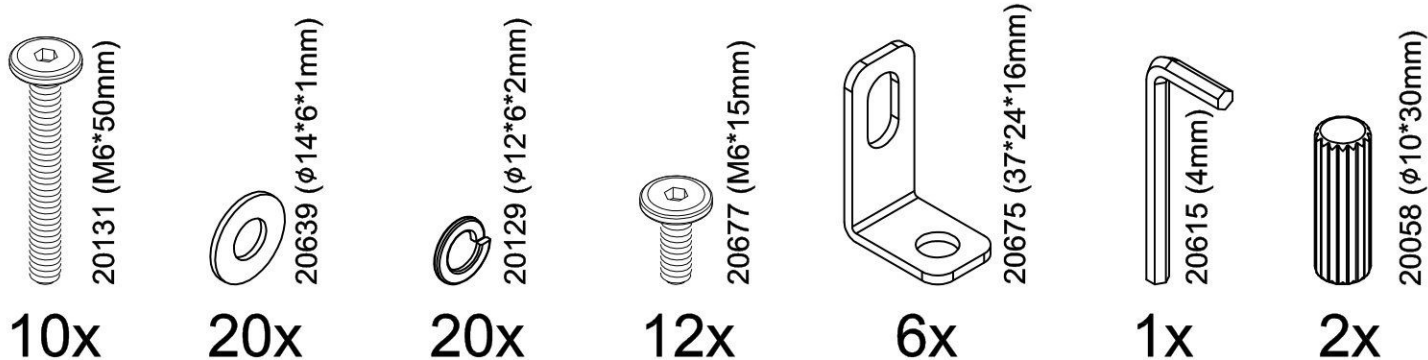

WE ARE HAPPY TO HELP!

SIMPLE DESK - 39.5"
BUREAU SIMPLE - 39.5"
ESCRITORIO SENCILLO - 39.5"

⚠ WARNING:

CHOKING HAZARD
 Small Parts
 Not for children under 3 years.
 To be Assembled by an Adult

⚠ ATTENTION:

-  20131 (M6*50mm) 8x
-  20639 (φ14*6*1mm) 8x
-  20129 (φ12*6*2) 8x

- 2x 20058 (φ10*30mm)
- 4x 20639 (φ14*6*1mm)
- 4x 20129 (φ12*6*2)
- 4x 20677 (M6*15mm)
- 2x 20675 (37*24*16mm)

- 8x  20639 (φ14*6*1mm)
- 8x  20129 (φ12*6*2)
- 8x  20677 (M6*15mm)
- 4x  20675 (37*24*16mm)