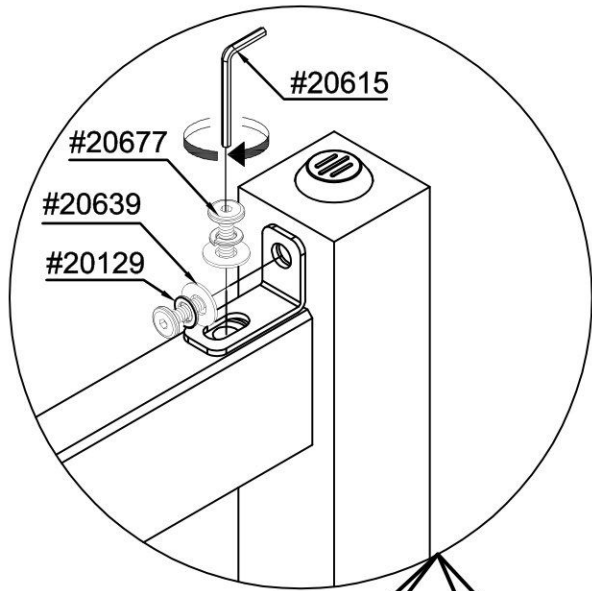

WE ARE HAPPY TO HELP!

SIMPLE DESK - 39.5"
BUREAU SIMPLE - 39.5"
ESCRITORIO SENCILLO - 39.5"

⚠ WARNING:

CHOKING HAZARD
 Small Parts
 Not for children under 3 years.
 To be Assembled by an Adult

⚠ ATTENTION:

-  20131 (M6*50mm) 8x
-  20639 (φ14*6*1mm) 8x
-  20129 (φ12*6*2) 8x

- 2x 20058 (φ10*30mm)
- 4x 20639 (φ14*6*1mm)
- 4x 20129 (φ12*6*2)
- 4x 20677 (M6*15mm)
- 2x 20675 (37*24*16mm)

- 8x  20639 (φ14*6*1mm)
- 8x  20129 (φ12*6*2)
- 8x  20677 (M6*15mm)
- 4x  20675 (37*24*16mm)

20131 (M6*50mm)
2x

180°

ENGLISH

Thank you for your purchase. We hope you and your kids will love it!
Please keep these assembly instructions for future reference.

Important:

Safety is our number one concern – please follow these simple safety tips:
Remember to check and tighten bolts/hardware once every few month, as these may loosen with use over time.