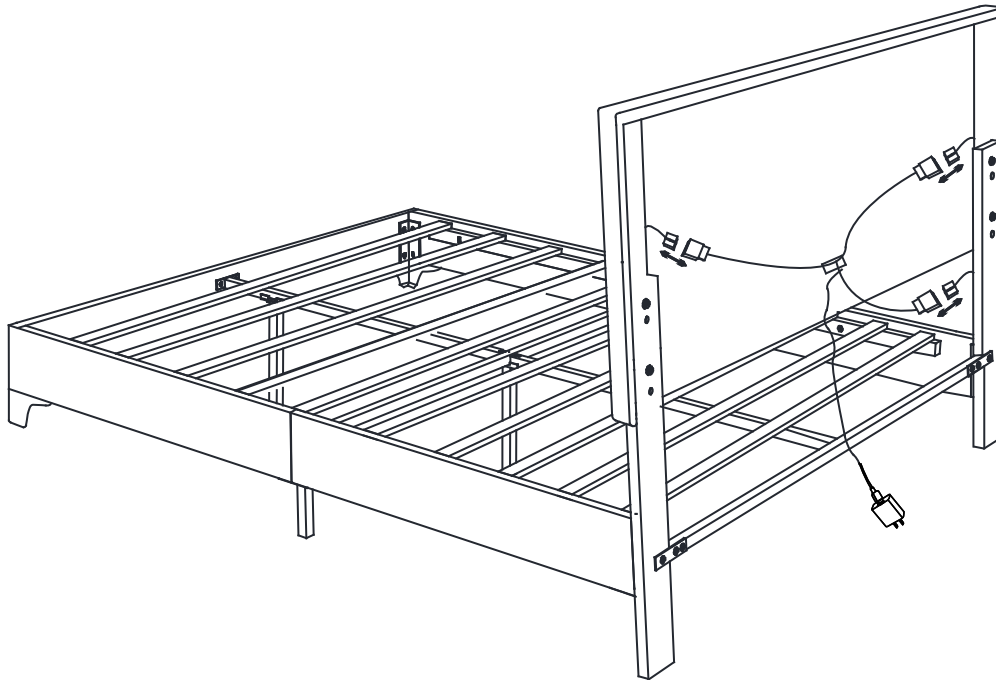

ASSEMBLY INSTRUCTIONS INSTRUCTIONS DE MONTAGE

STEP 15

ÉTAPE 15