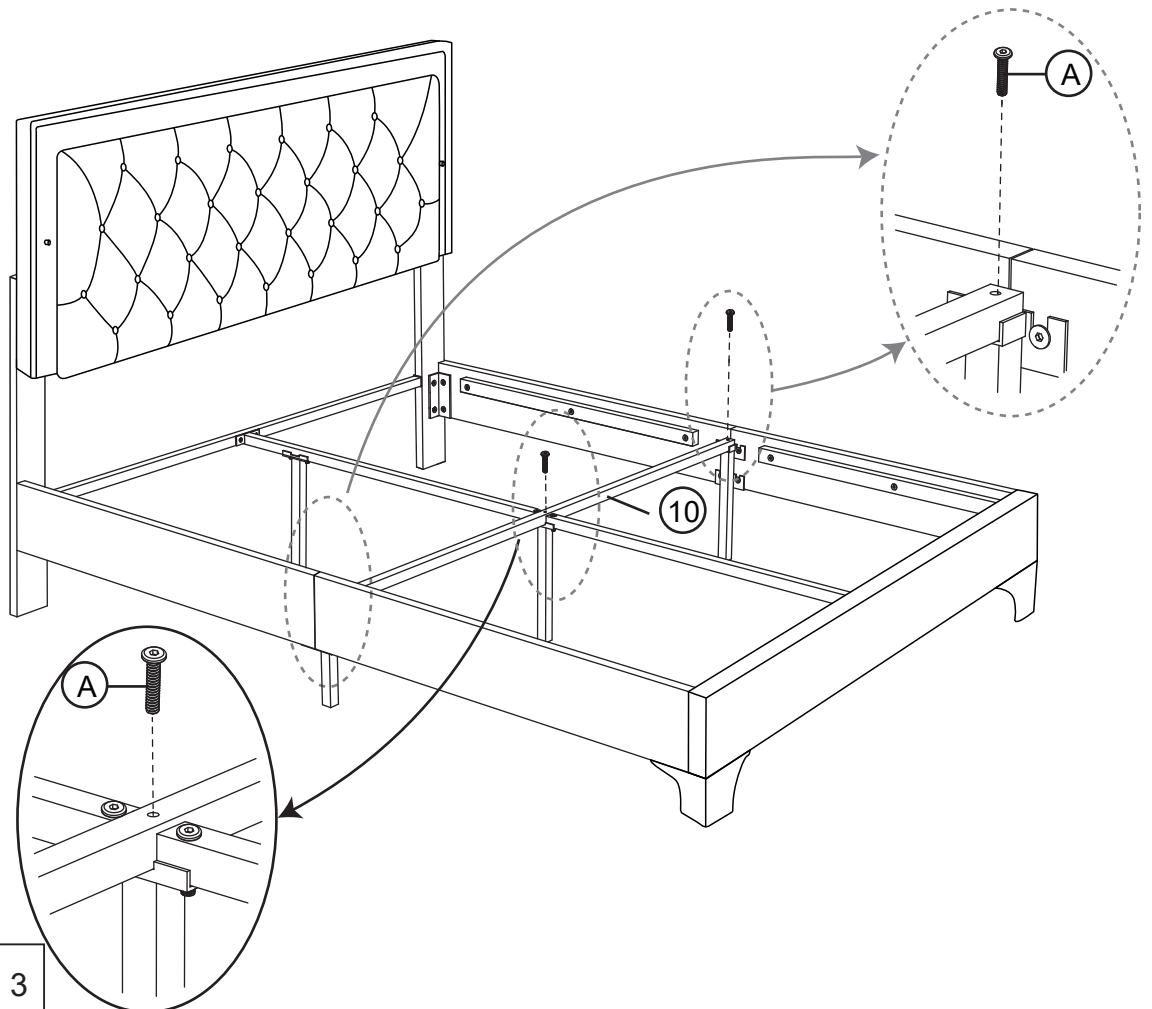

B	Bolt Boulon (Ø 8X20mm)		4
---	------------------------------	---	---

STEP 8 ÉTAPE 8

9	Leg Jambes		2
C	Bolt Boulon (Ø 6X16mm)		4

ASSEMBLY INSTRUCTIONS INSTRUCTIONS DE MONTAGE

STE P 9

ÉTAPE 9

B	Bolt Boulon (8X20mm)		4
---	----------------------------	---	---

STE P 10

ÉTAPE 10

A	Bolt Boulon (8X40mm)		3
---	----------------------------	---	---

ASSEMBLY INSTRUCTIONS INSTRUCTIONS DE MONTAGE

STEP 11 ÉTAPE 11

B	Bolt Boulon (Ø 8X20mm)		4
---	------------------------------	---	---

STEP 12 ÉTAPE 12

A	Bolt Boulon (Ø 8X40mm)		3
---	------------------------------	---	---

ASSEMBLY INSTRUCTIONS INSTRUCTIONS DE MONTAGE

STEP 13 ÉTAPE 13

STEP 14 ÉTAPE 14

Stick the light strip up 5cm from
the bottom of the headboard