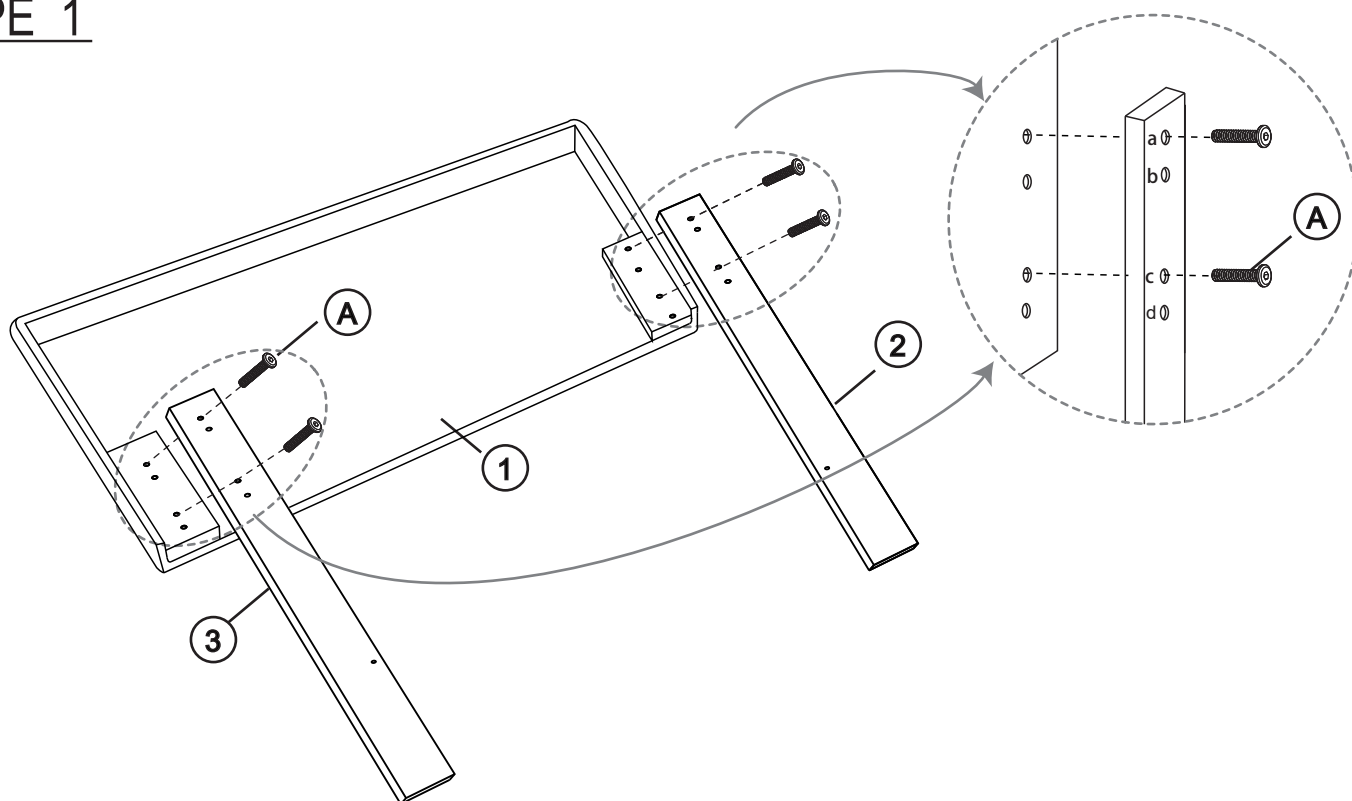

INSTRUCTIONS DE MONTAGE

ASSEMBLY INSTRUCTIONS

INSTRUCTIONS DE MONTAGE

N733P184929/N733P183655
N733P183657

PARTS IDENTIFICATION

IDENTIFICATION DES PIÈCES

1	Headboard Tête de lit		1pc	2	Post Poste		1pc
3	Post Poste		1pc	4	Support Bar Barre de soutien		1pc
5	Side Panel Panneau latéral		2pcs	6	Side Panel Panneau latéral		2pcs
7	Bed side plate Plaque latérale de lit		4pcs	8	Footboard Pied de lit		1pc
9	Leg Jambes		2pcs	10	Center Rail Rails centraux		1pc
11	SLAT SLAT		10pcs	12	Bracket Support		4pcs
13	Center rail Rail central		2pcs	14	Support Leg Jambe de support		2pcs
15	Support Leg Jambe de support		2pcs	16	Bracket Support		2pcs
17	Light Strip Bande lumineuse		1pc				

HARDWARE IDENTIFICATION

IDENTIFICATION DU MATÉRIEL

HARDWARES IN N733P184929/N733P183655
N733P183657

A	Bolt Boulon (Ø 8X40mm)		22pcs	B	Bolt Boulon (Ø 8X20mm)		34pcs
C	Bolt Boulon (Ø 6X16mm)		4pcs	D	Allen Wrench Clé Allen (M4x75mmx32mm)		1pc

ASSEMBLY INSTRUCTIONS INSTRUCTIONS DE MONTAGE

STEP 1

ÉTAPE 1

A	Bolt Boulon (Ø 8X40mm)		4
---	------------------------------	---	---

STEP 2

ÉTAPE 2

16	Bracket Support		2
B	Bolt Boulon (Ø 8X20mm)		6

ASSEMBLY INSTRUCTIONS INSTRUCTIONS DE MONTAGE