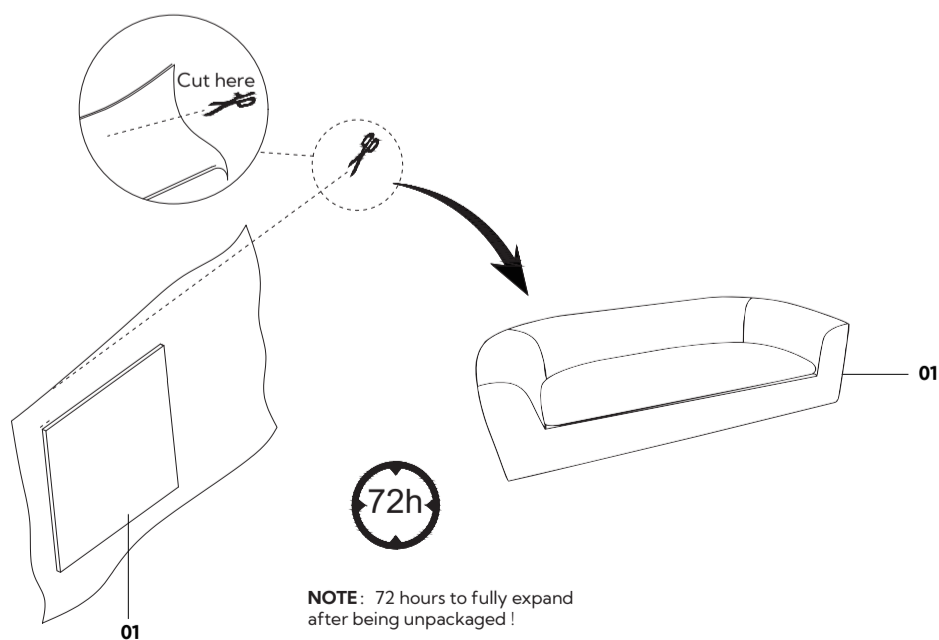

## Recovery

Gently pat the entire surface of the chair and cushion to help the foam expand evenly.

Allow it to rest in a well-ventilated indoor area for up to 72 hours to fully expand to its complete form and optimal support.

## Important Safety Information

Keep plastic bags and small parts away from children and pets.  
Use two people to lift or move the product.  
Avoid sharp tools near upholstery.  
Do not stand or jump on the furniture.  
Keep away from open flames, heaters, or high heat sources.

1 2  
3 4

1

2

Undo the zipper

Take out the inner bag and untie the string. The cover is removable and washable.