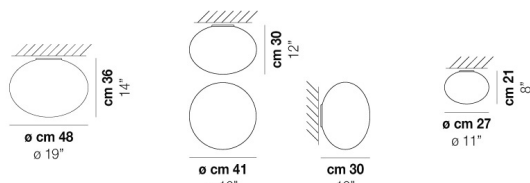

OTHER VERSION AVAILABLE

Click on the version to go to the web version of the product

LUCCI PL G

LUCCI PP M

LUCCI PP 27