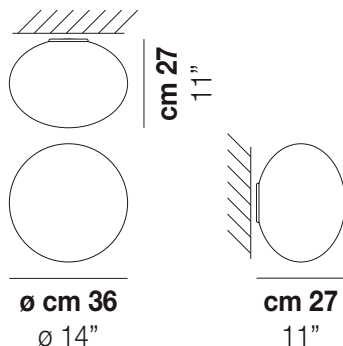

LUCCIOLA PL P

TECHNICAL DATA:

CERTIFICATIONS:

LIGHT SOURCES

LED	Power	Voltage	Frequency	Beam Angle	Color Temp.	Control
LED 2700K DIM2	1x60W	120V	60HZ	E26	2700 K	Phase Cut
LED 2700K DIM3	1x12 W	120V	60HZ	120°	2700 K	0-10V Push
LED 3000K DIM2	1x12 W	120V	60HZ	120°	3000 K	Phase Cut
LED 3000K DIM3	1x12 W	120V	60HZ	120°	3000 K	0-10V Push

VOLUME	Mc 0,11
GROSS WEIGHT	Kg 5
NET WEIGHT	Kg 2,5

download

SHADE FINISHING

BCST

FRAME FINISHING

BC