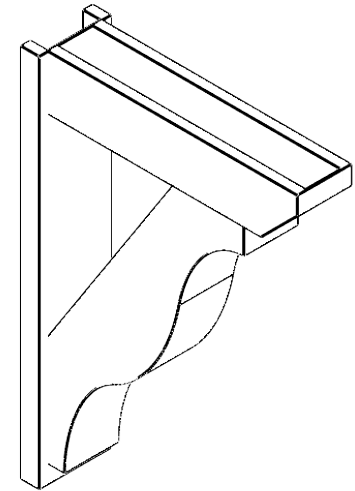

ITEM NUMBER: OUTUROC060X080X30000X42000X060X020X060FST24RCPR

6"W TOP X 8"W BACK X 30"D X 42"H X 6"T TOP X 2"T BACK TIMBERTHANE ROUGH CEDAR FUNSTON FAUX WOOD OPEN OUTLOOKER, SLAT TOP AND BLOCK BACK, 6"W CLOSED BRACE, PRIMED TAN

SIDE PROFILE

FRONT PROFILE

ISOMETRIC

GENERATED DATE : 07/06/2023

EKENA MILLWORK
2300 WEST MAIN ST.
CLARKSVILLE, TX 75426
TOLL FREE: 866-607-0453
WWW.EKENAMILLWORK.COM

NOTES

1. INSTALLATION TO BE COMPLETED IN ACCORDANCE WITH MANUFACTURER'S SPECIFICATIONS.
2. DRAWING MAY NOT BE TO SCALE
3. THIS DRAWING IS INTENDED FOR DESIGN AND PLANNING PURPOSES ONLY.
4. ALL INFORMATION CONTAINED HEREIN WAS CURRENT AT THE TIME OF DEVELOPMENT BUT MUST BE REVIEWED AND APPROVED BY THE PRODUCT MANUFACTURER TO BE CONSIDERED ACCURATE.
5. TIMBERTHANE ARCHITECTURAL PRODUCTS ARE MADE FROM HIGH DENSITY URETHANE AND COME FACTORY PRIMED