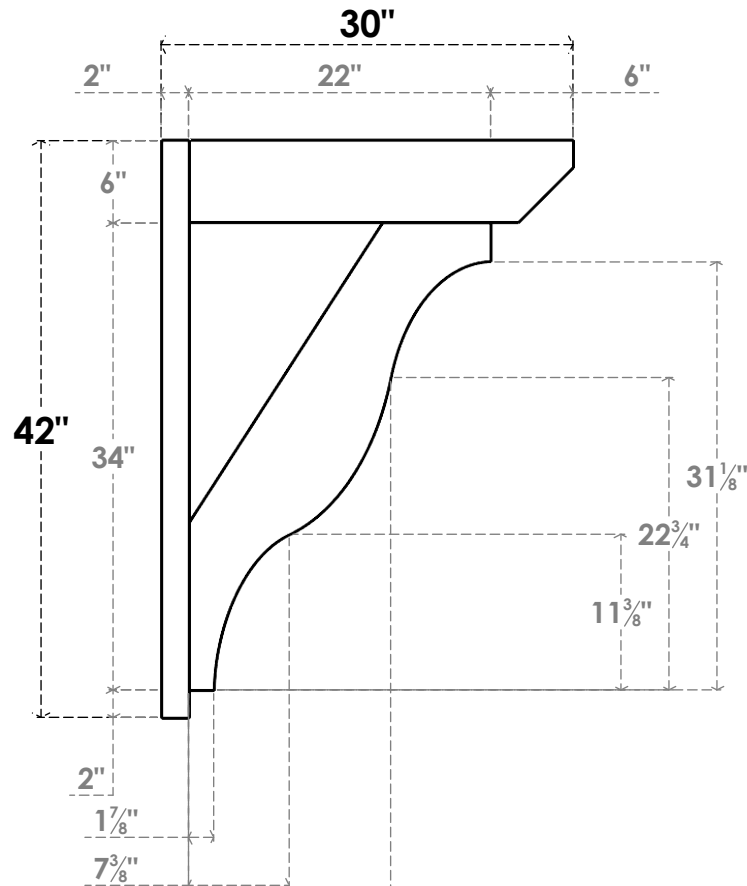

ITEM NUMBER: OUTUROC060X080X30000X42000X060X020X060FST24RCPR

6"W TOP X 8"W BACK X 30"D X 42"H X 6"T TOP X 2"T BACK TIMBERTHANE ROUGH CEDAR FUNSTON FAUX WOOD OPEN OUTLOOKER, SLAT TOP AND BLOCK BACK, 6"W CLOSED BRACE, PRIMED TAN

SIDE PROFILE

FRONT PROFILE

ISOMETRIC

GENERATED DATE : 07/06/2023

EKENA MILLWORK
2300 WEST MAIN ST.
CLARKSVILLE, TX 75426
TOLL FREE: 866-607-0453
WWW.EKENAMILLWORK.COM

NOTES

1. INSTALLATION TO BE COMPLETED IN ACCORDANCE WITH MANUFACTURER'S SPECIFICATIONS.
2. DRAWING MAY NOT BE TO SCALE
3. THIS DRAWING IS INTENDED FOR DESIGN AND PLANNING PURPOSES ONLY.
4. ALL INFORMATION CONTAINED HEREIN WAS CURRENT AT THE TIME OF DEVELOPMENT BUT MUST BE REVIEWED AND APPROVED BY THE PRODUCT MANUFACTURER TO BE CONSIDERED ACCURATE.
5. TIMBERTHANE ARCHITECTURAL PRODUCTS ARE MADE FROM HIGH DENSITY URETHANE AND COME FACTORY PRIMED