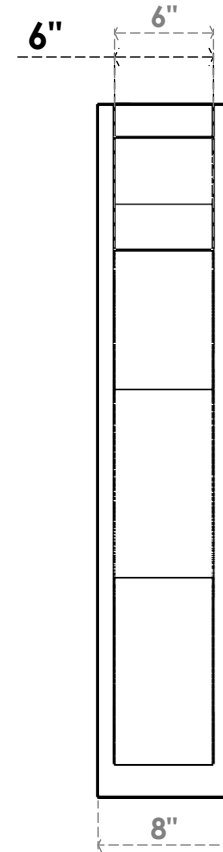

ITEM NUMBER: OUTUROC060X080X30000X42000X060X020X060FST24RCPR

6"W TOP X 8"W BACK X 30"D X 42"H X 6"T TOP X 2"T BACK TIMBERTHANE ROUGH CEDAR FUNSTON FAUX WOOD OPEN OUTLOOKER, SLAT TOP AND BLOCK BACK, 6"W CLOSED BRACE, PRIMED TAN

SIDE PROFILE

FRONT PROFILE

ISOMETRIC

GENERATED DATE : 07/06/2023

EKENA MILLWORK
2300 WEST MAIN ST.
CLARKSVILLE, TX 75426
TOLL FREE: 866-607-0453
WWW.EKENAMILLWORK.COM

NOTES

1. INSTALLATION TO BE COMPLETED IN ACCORDANCE WITH MANUFACTURER'S SPECIFICATIONS.
2. DRAWING MAY NOT BE TO SCALE
3. THIS DRAWING IS INTENDED FOR DESIGN AND PLANNING PURPOSES ONLY.
4. ALL INFORMATION CONTAINED HEREIN WAS CURRENT AT THE TIME OF DEVELOPMENT BUT MUST BE REVIEWED AND APPROVED BY THE PRODUCT MANUFACTURER TO BE CONSIDERED ACCURATE.
5. TIMBERTHANE ARCHITECTURAL PRODUCTS ARE MADE FROM HIGH DENSITY URETHANE AND COME FACTORY PRIMED