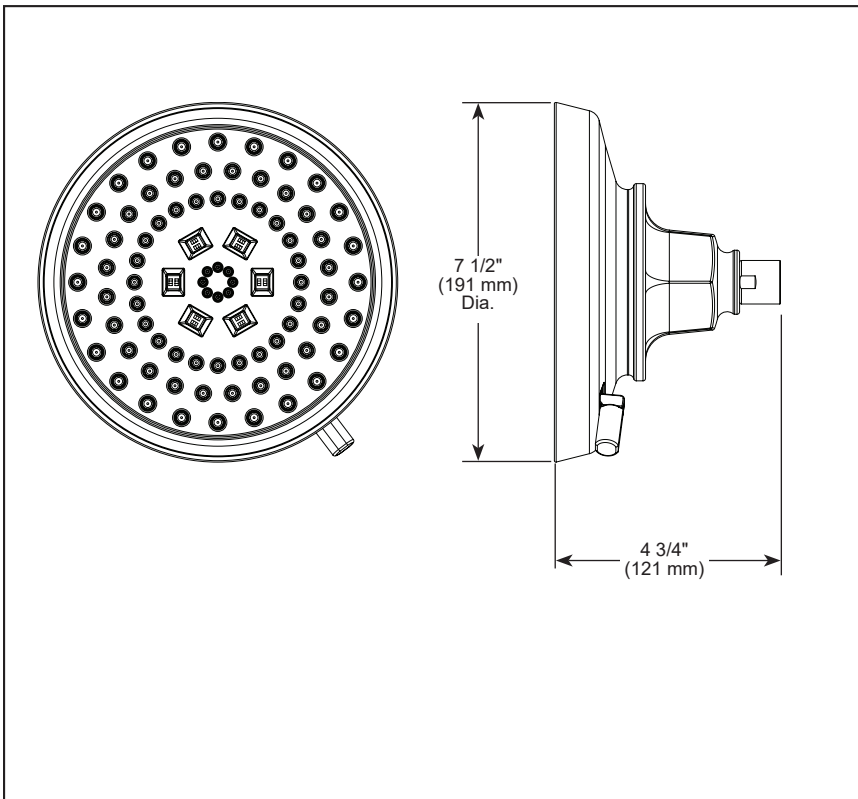

WARRANTY

- Parts and Finish - Lifetime limited warranty; or for commercial purchasers, 10 years for multi-family residential (apartments and condominiums) and 5 years for all other commercial uses, in each case from the date the product is received by the original purchaser or their authorize representative (installation contractor, etc.).
- Please go to www.brizo.com for the complete details of our limited warranty.