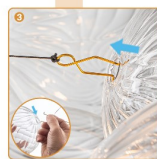

GLASS GLOBES CHANDELLER

Product User Manual

DIRECTORY

1. Product Overview	1
2. Product Parameters	2
3. Product Installation	3
4. After-sale Service	5

Dear Customer,

Best Regards,
Customer Service Team

2. PRODUCT PARAMETERS

PRODUCT SIZE

MODEL	SIZE	BULBS
LR1595-White	24inch*18inch	G125*6
LR1595-Black	24inch*18inch	G125*6

— 02 —

— 04 —

1. PRODUCT OVERVIEW

1.1 USE CASE

— 01 —

3. PRODUCT INSTALLATION

3.1 PRE-INSTALLATION PREPARATION TOOLS

3.2 INSTALLATION STEPS

— 03 —

4. AFTER-SALE SERVICE

Here is some information about chandeliers:

— 05 —