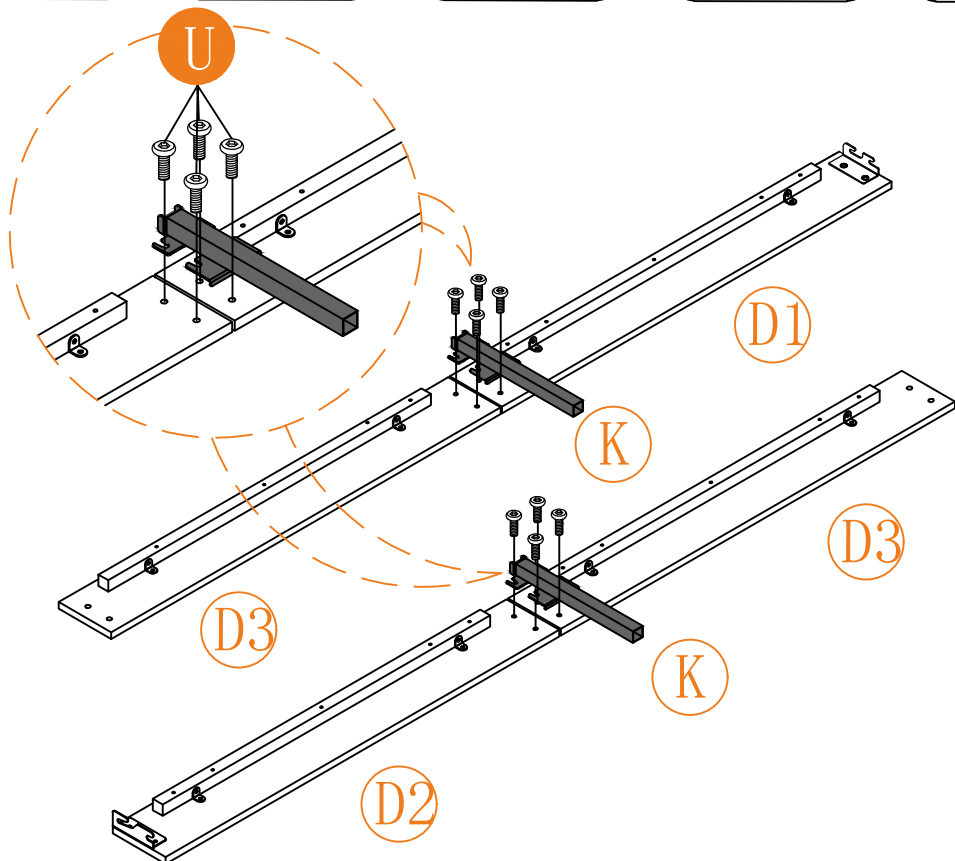

X 2

75X54 Upholstered Bed Frame
80X60 Upholstered Bed Frame
Model: BF41 / BF42

P x 1

Q x 7

R x 2

S x 4

Ux16

V x 4

W x 5

Y x 1

1

pre-installed screws.

Loosen but don't remove the pre-installed screws.

2

3

4

5

6

7

8

11

12

13

14