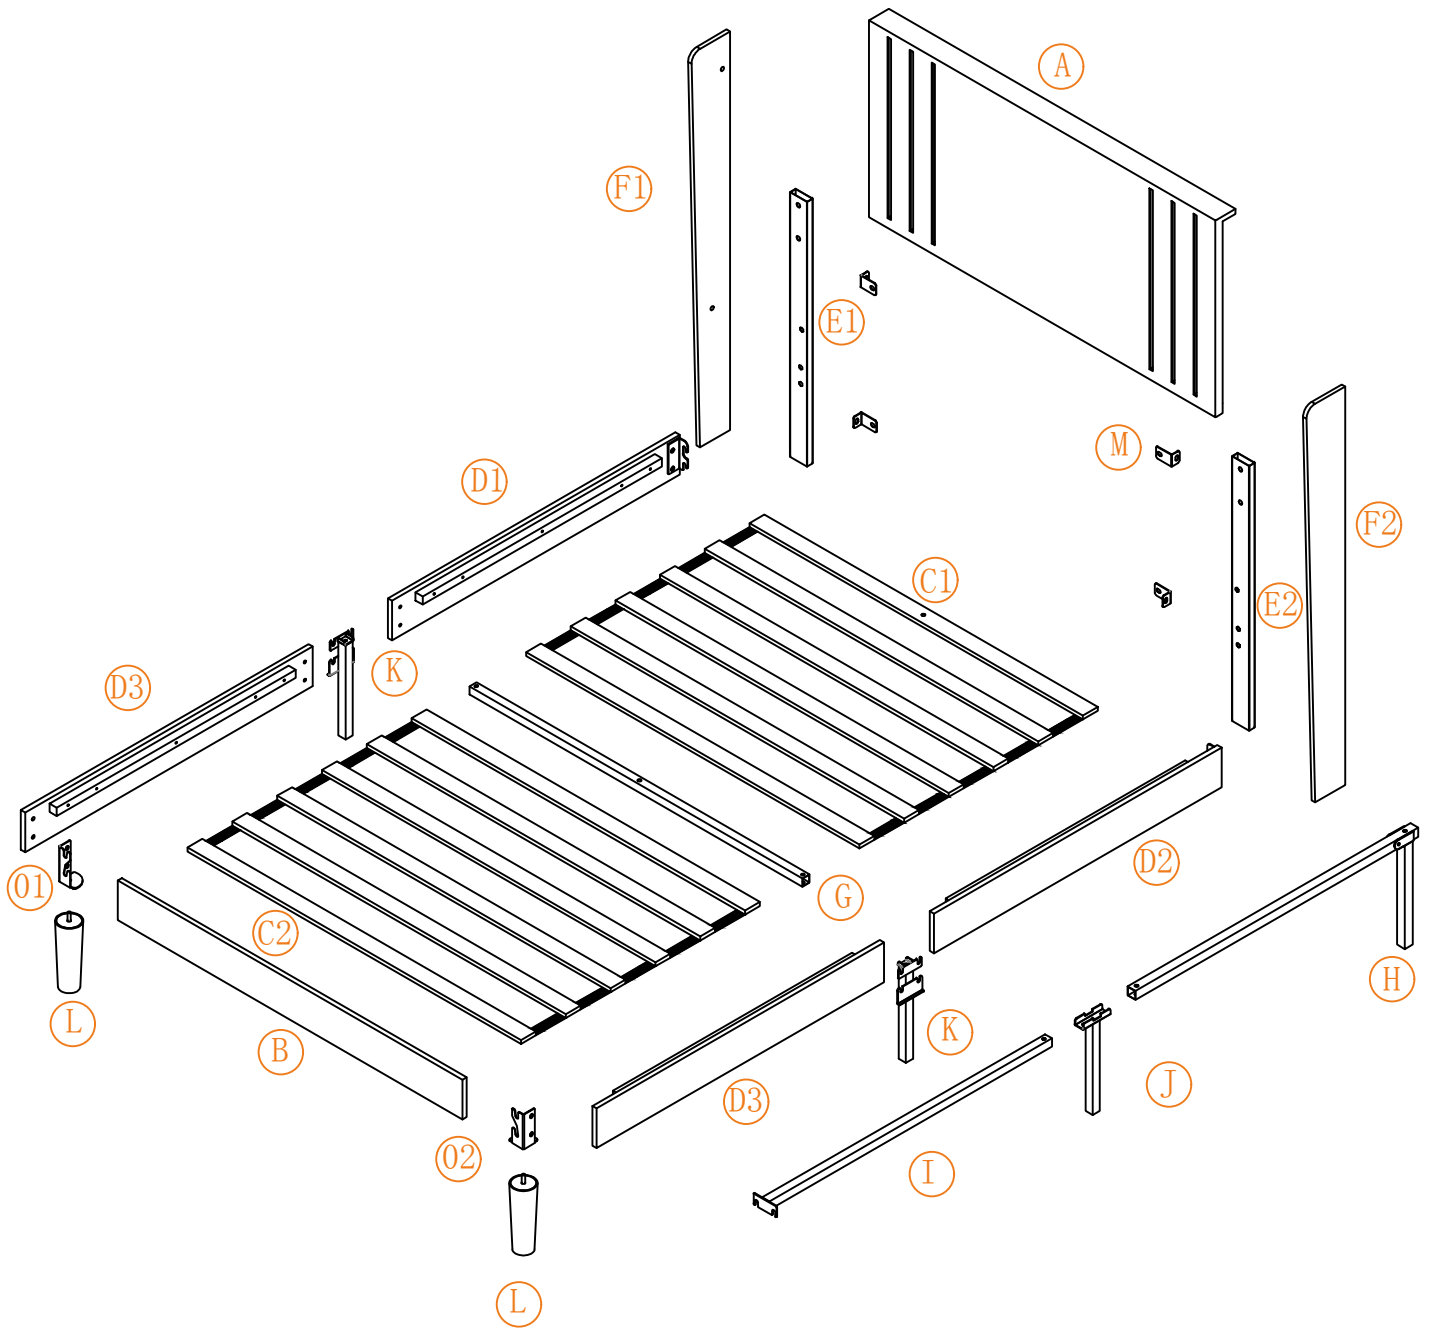

X 2

75X54 Upholstered Bed Frame
80X60 Upholstered Bed Frame
Model: BF41 / BF42

P x 1

Q x 7

R x 2

S x 4

Ux16

V x 4

W x 5

Y x 1

1

pre-installed screws.

Loosen but don't remove the pre-installed screws.

2

3

4

5

6

7

8

11

12

13

14