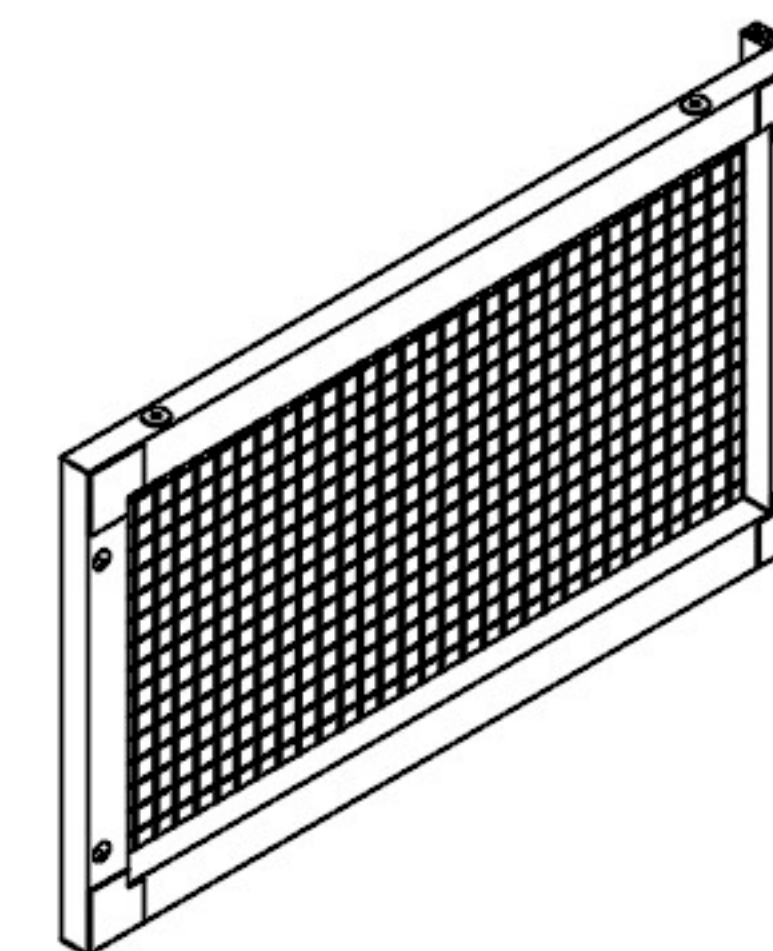

Sonoran Tortoise Pen

Sonoran Tortoise Pen

Parts List

Part 1 x 1

Part 2 x 1

Part 3 x 1

Part 4 x 1

Part 5 x 1

Ⓐ x 4
7/8" (2.2CM)

Ⓑ x 4
1 3/8" (3.6CM)

Ⓒ x 8
1 13/16" (4.6CM)

Ⓓ x 2

CAUTION! FIRE RISK

DO NOT place heat lamps directly on the ECOFLEX material.
Follow ALL safety instructions included with all lighting & heating accessories.