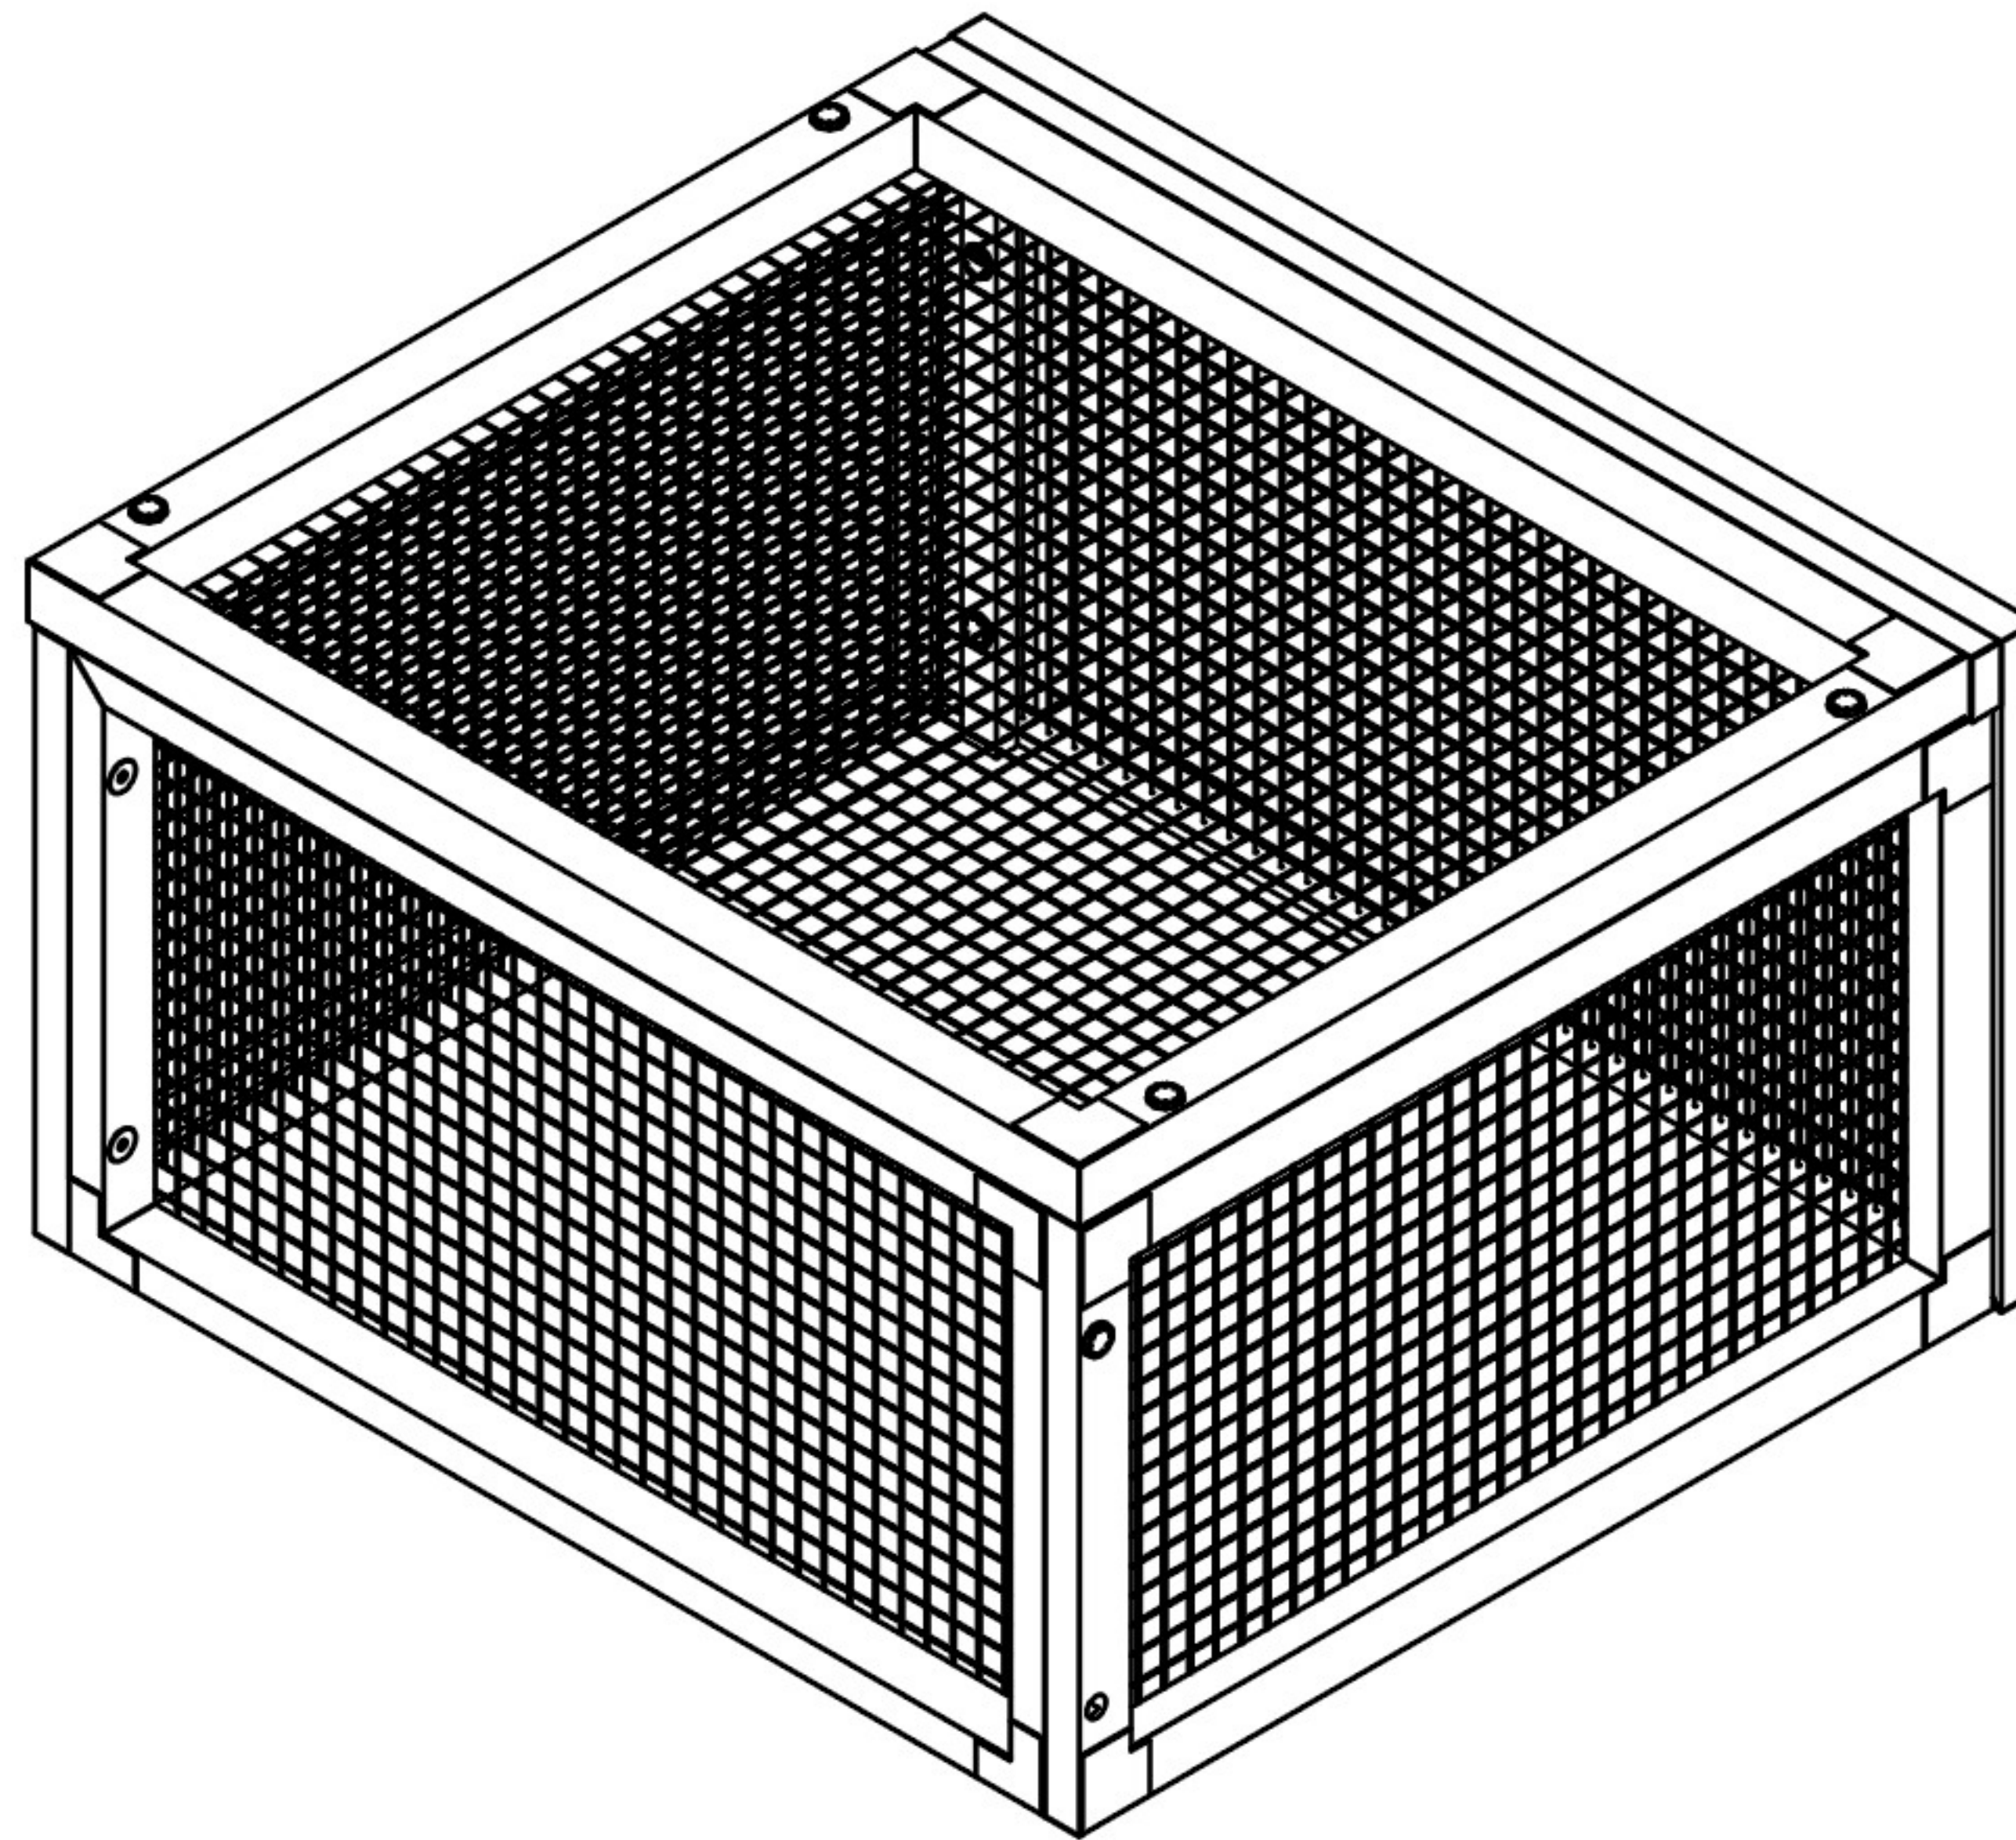

Sonoran Tortoise Pen

Sonoran Tortoise Pen

Parts List

Part 1 x 1

Part 2 x 1

Part 3 x 1

Part 4 x 1

Part 5 x 1

Ⓐ x 4
7/8" (2.2CM)

Ⓑ x 4
1 3/8" (3.6CM)

Ⓒ x 8
1 13/16" (4.6CM)

Ⓓ x 2

CAUTION! FIRE RISK

DO NOT place heat lamps directly on the ECOFLEX material.
Follow ALL safety instructions included with all lighting & heating accessories.

Step 1 .

Step 2 .

Step 3 .

Step 4 .

Complete A .

Assembly guide to attach to Sonoran Tortoise House (sold separately)

Step 1B .

Step 2B .