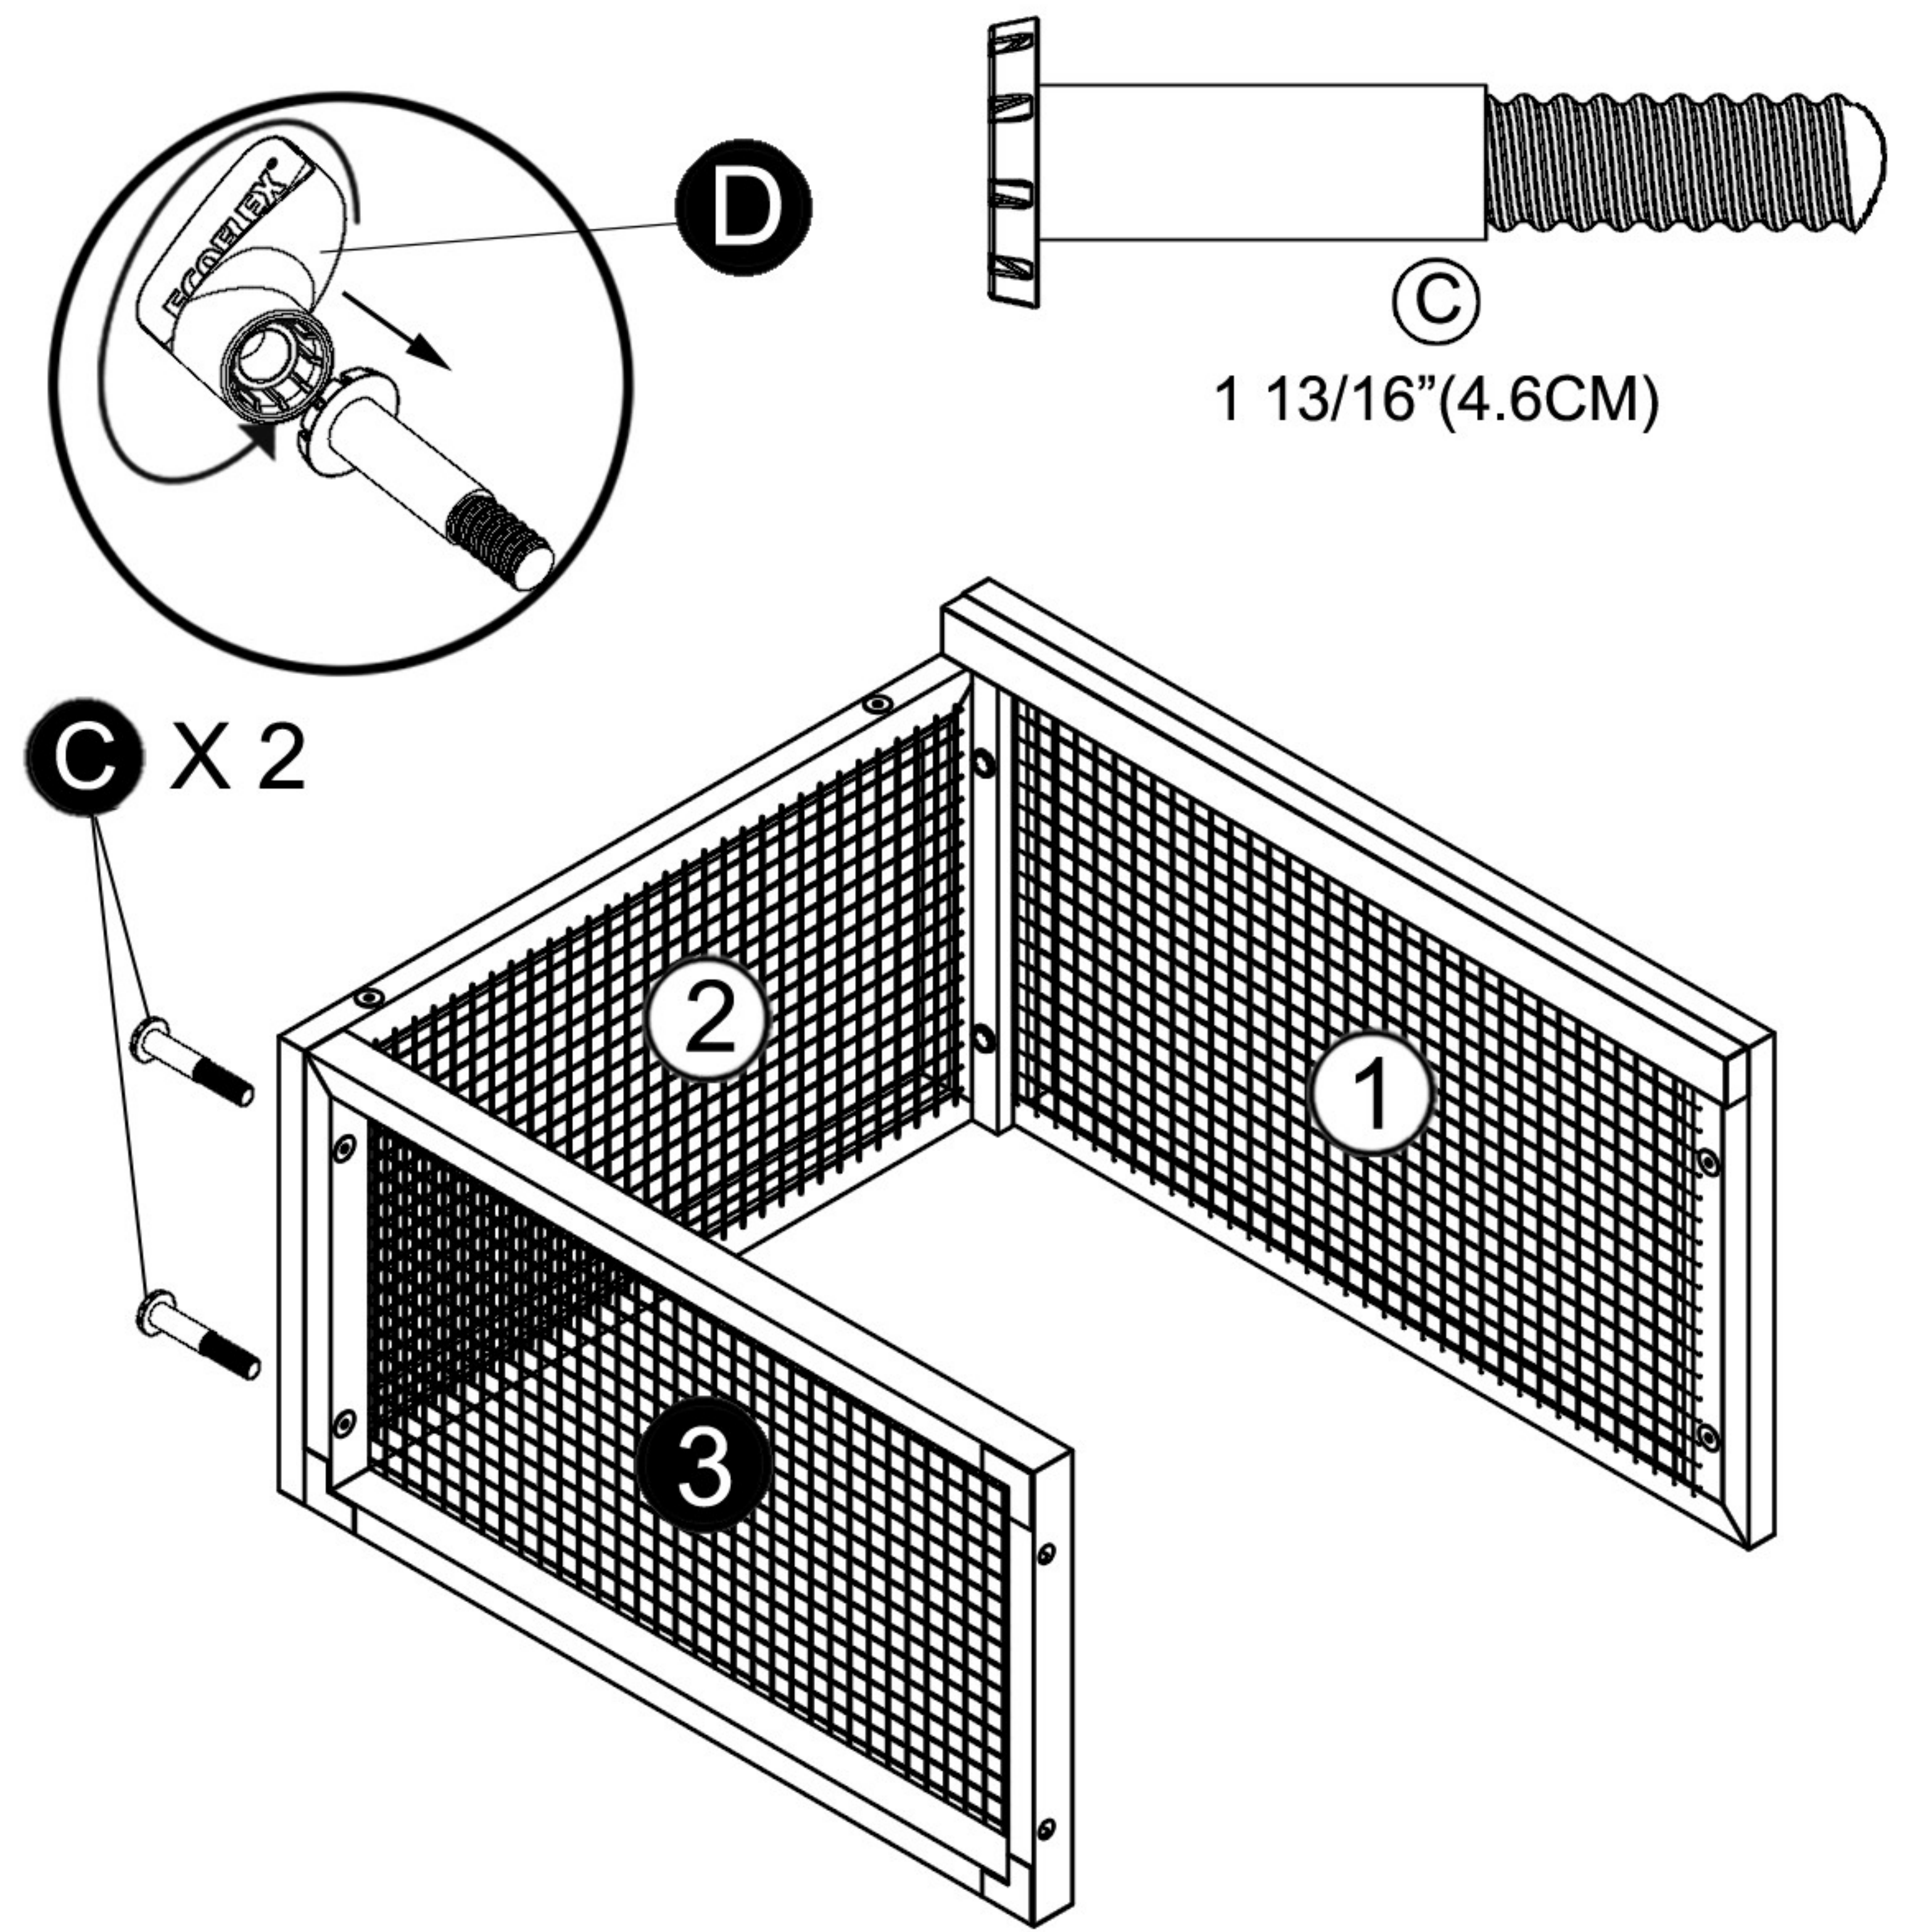

Sonoran Tortoise Pen

Sonoran Tortoise Pen

Parts List

Part 1 x 1

Part 2 x 1

Part 3 x 1

Part 4 x 1

Part 5 x 1

Ⓐ x 4
7/8" (2.2CM)

Ⓑ x 4
1 3/8" (3.6CM)

Ⓒ x 8
1 13/16" (4.6CM)

Ⓓ x 2

CAUTION! FIRE RISK

DO NOT place heat lamps directly on the ECOFLEX material.
Follow ALL safety instructions included with all lighting & heating accessories.

Step 1 .

Step 2 .

Step 3 .

Step 4 .

Complete A .

Assembly guide to attach to Sonoran Tortoise House (sold separately)

Step 1B .

Step 2B .

Step 3B .

Step 4B .

Step 5B .

Ⓒ

1 13/16" (4.6CM)

Ⓒ X 4

Complete B .