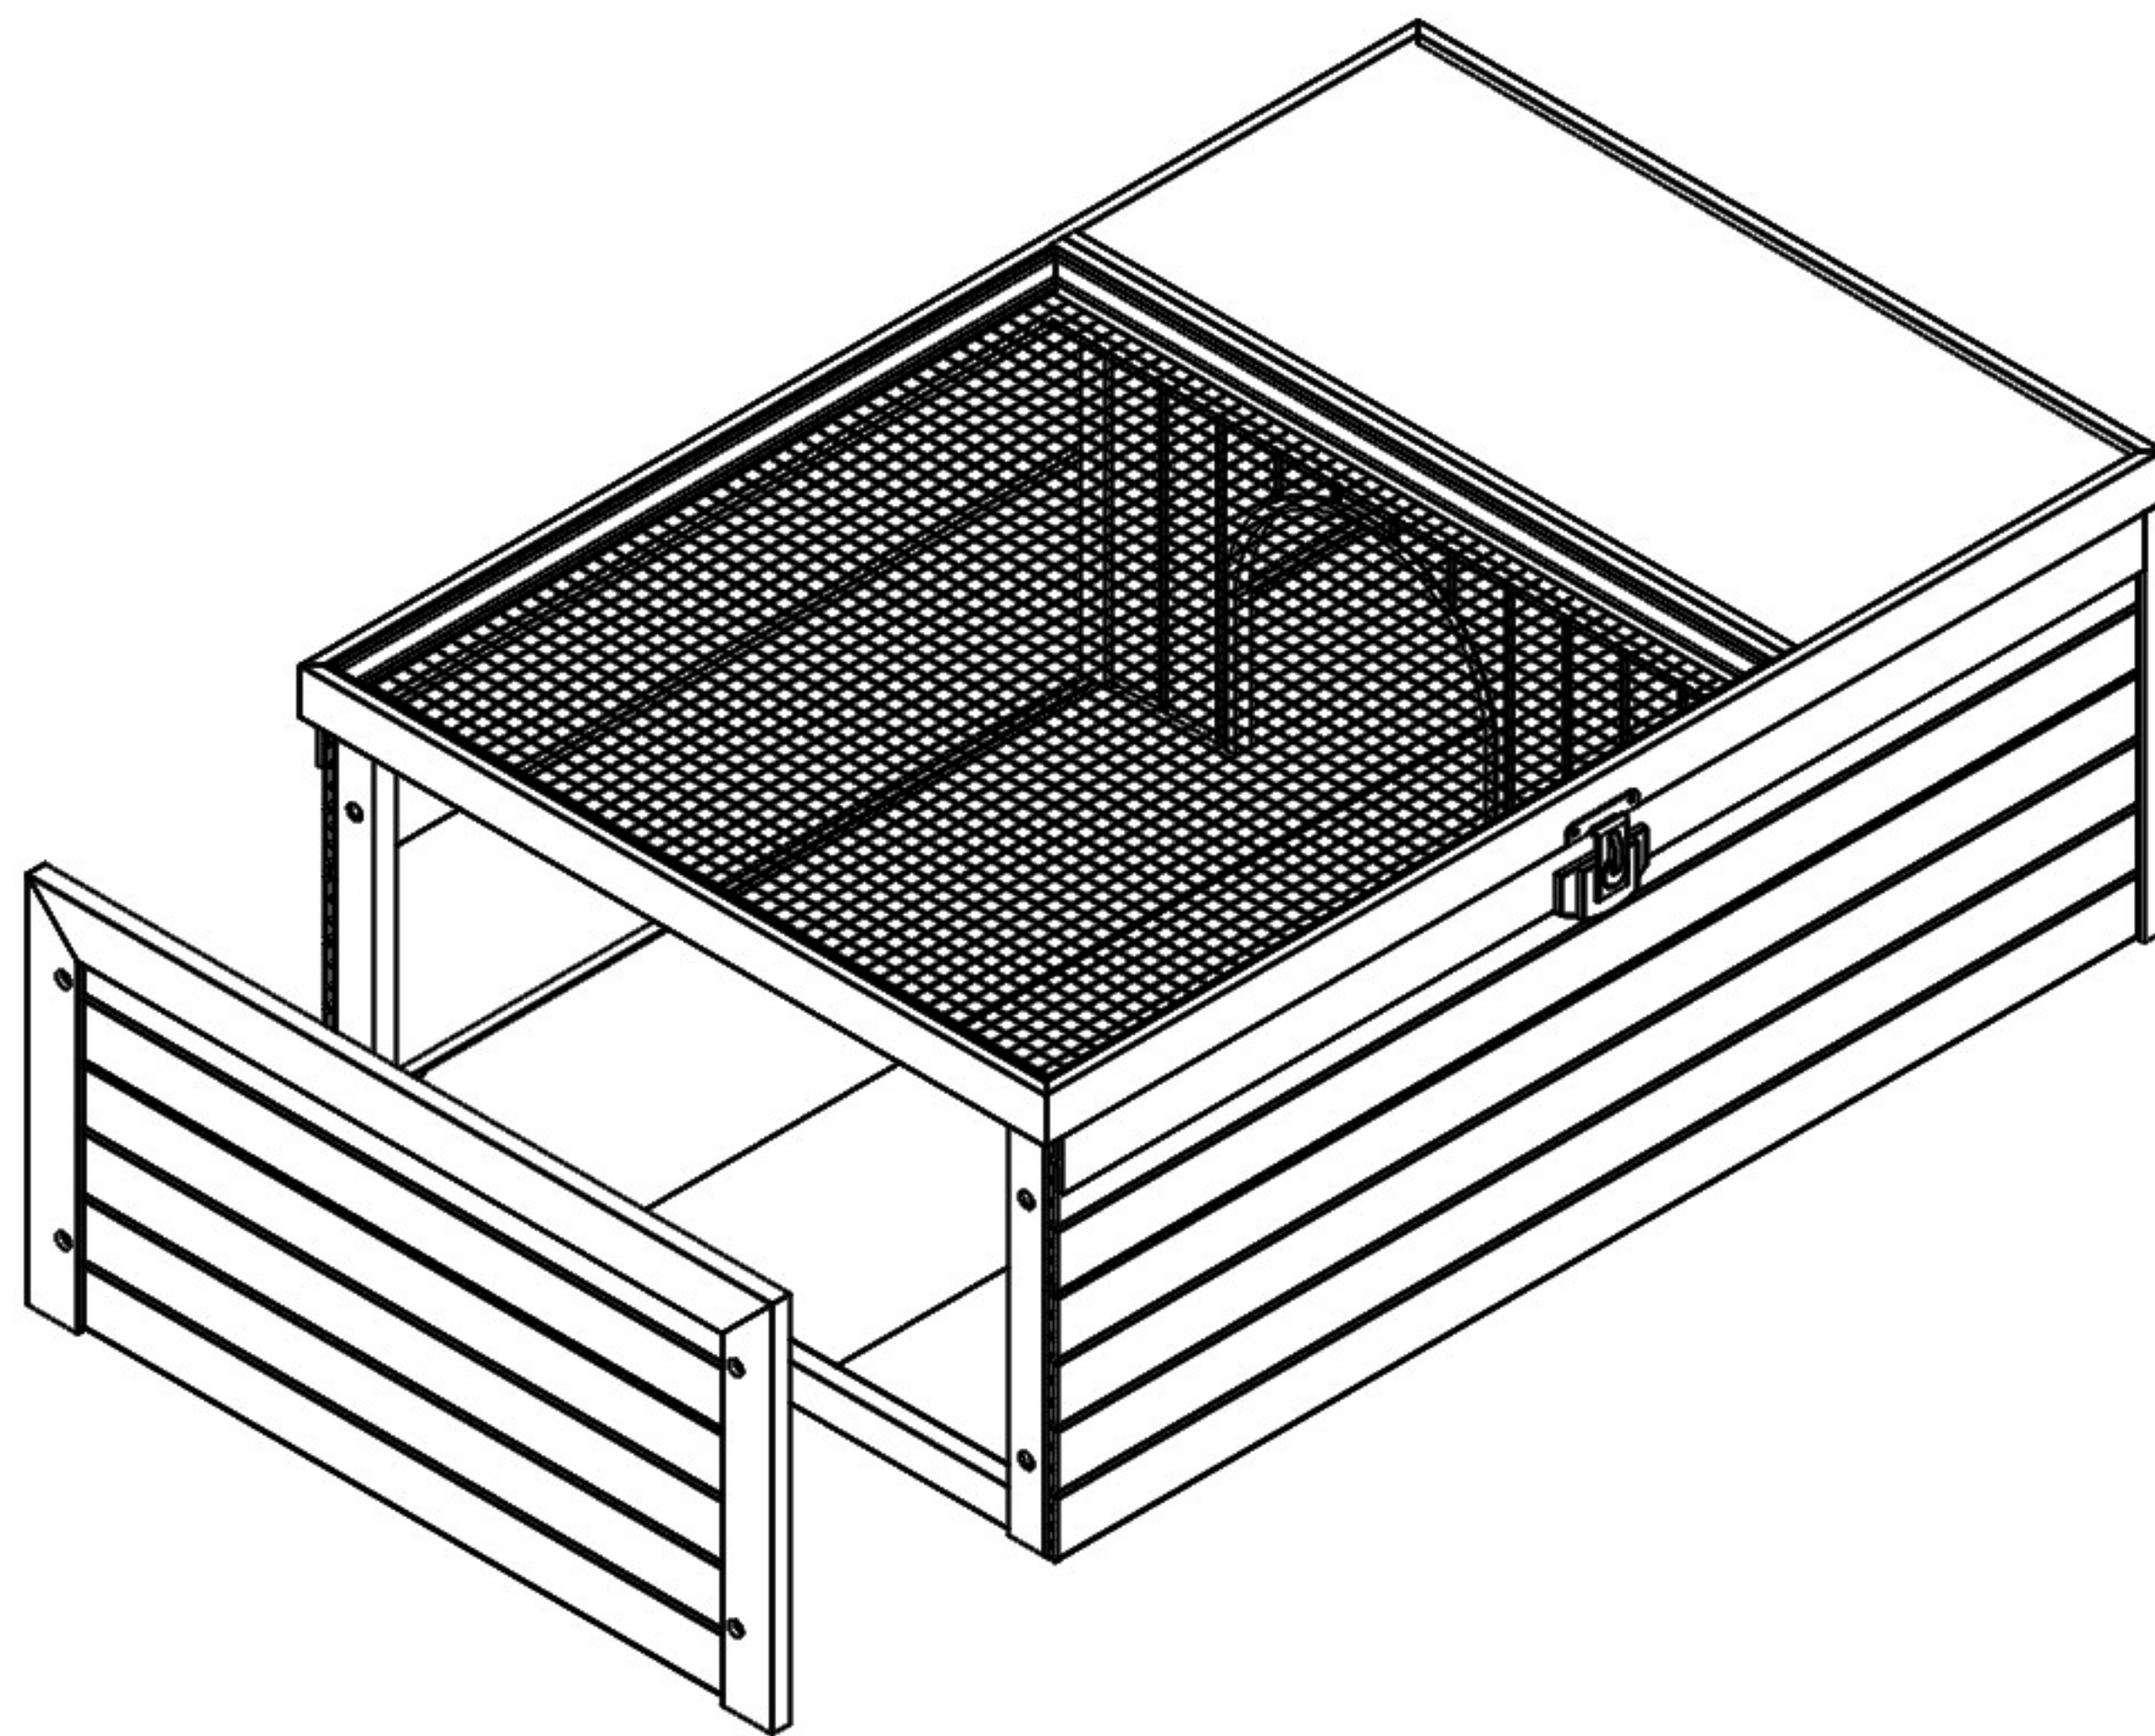

Ⓐ x 4
7/8" (2.2CM)

Ⓑ x 4
1 3/8" (3.6CM)

Ⓒ x 8
1 13/16" (4.6CM)

Ⓓ x 2

CAUTION! FIRE RISK

DO NOT place heat lamps directly on the ECOFLEX material.
Follow ALL safety instructions included with all lighting & heating accessories.

Step 1 .

Step 2 .

Step 3 .

Step 4 .

Complete A .

Assembly guide to attach to Sonoran Tortoise House (sold separately)

Step 1B .

Step 2B .

Step 3B .

Step 4B .

Step 5B .

Ⓒ

1 13/16" (4.6CM)

Ⓒ X 4

Complete B .