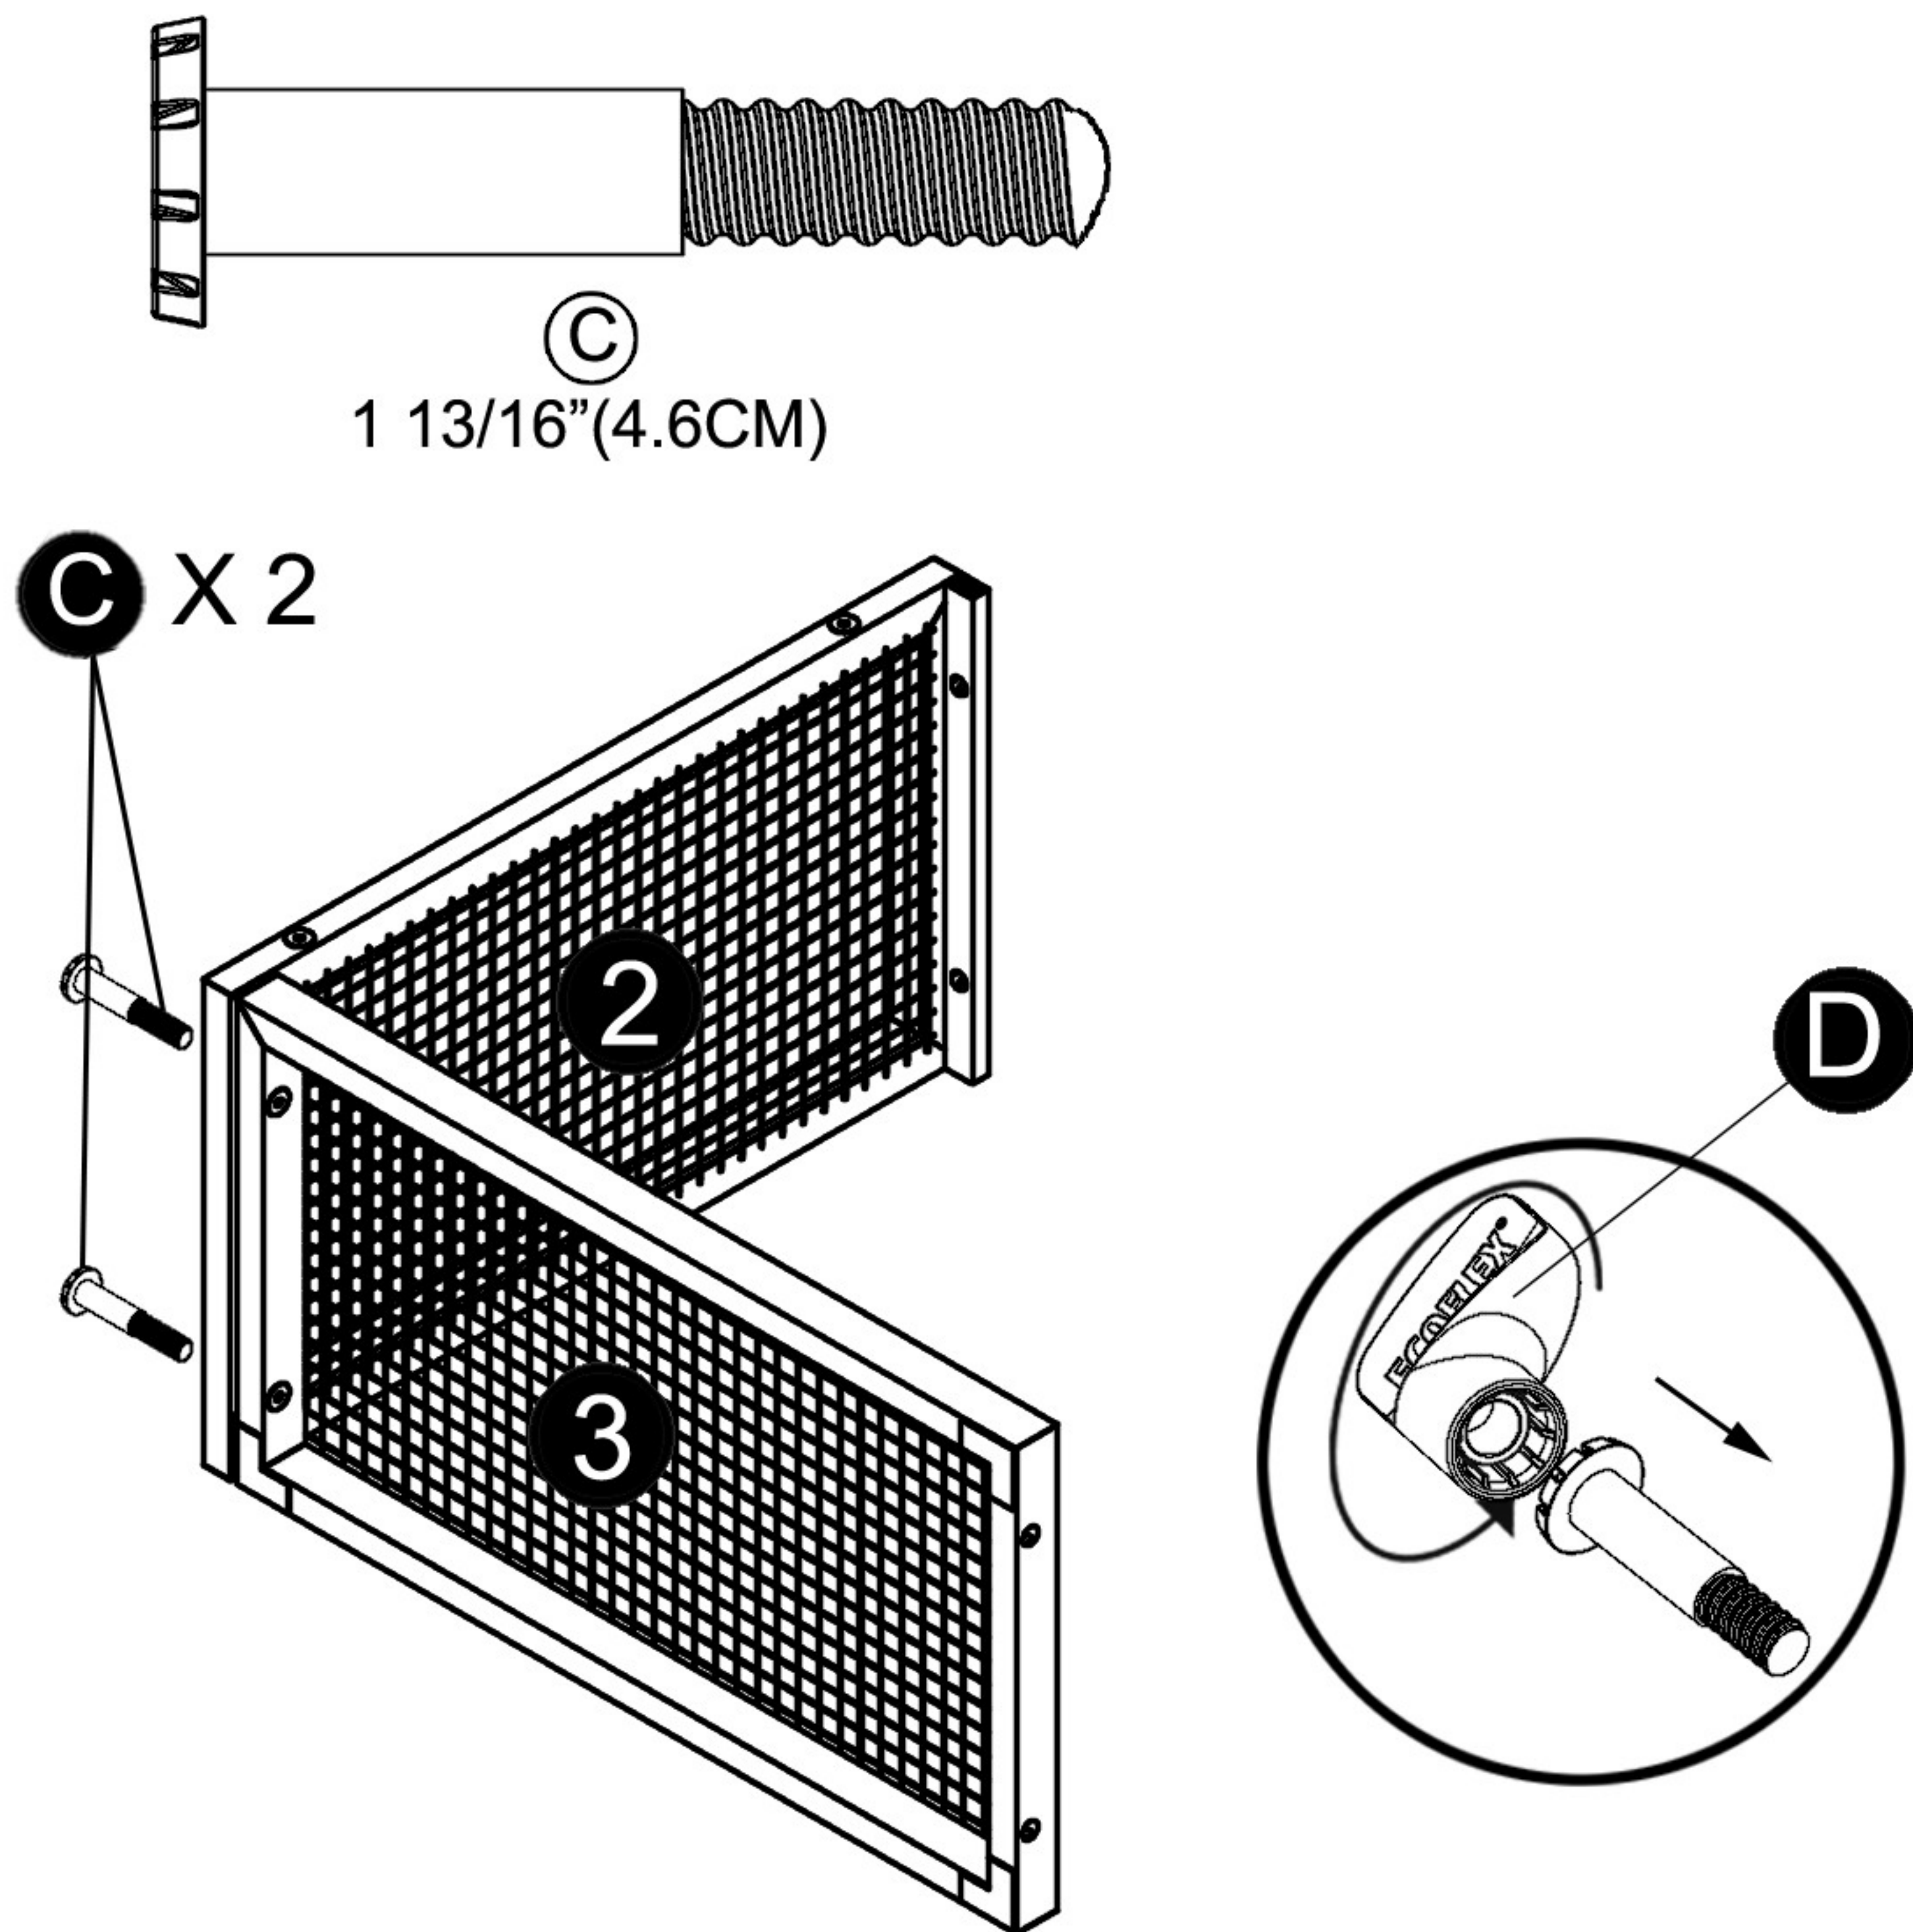

Sonoran Tortoise Pen

Sonoran Tortoise Pen

Parts List

Part 1 x 1

Part 2 x 1

Part 3 x 1

Part 4 x 1

Part 5 x 1

Ⓐ x 4
7/8" (2.2CM)

Ⓑ x 4
1 3/8" (3.6CM)

Ⓒ x 8
1 13/16" (4.6CM)

Ⓓ x 2

CAUTION! FIRE RISK

DO NOT place heat lamps directly on the ECOFLEX material.
Follow ALL safety instructions included with all lighting & heating accessories.

Step 1 .

Step 2 .

Step 3 .

Step 4 .

Complete A .

Assembly guide to attach to Sonoran Tortoise House (sold separately)

Step 1B .

Step 2B .

Step 3B .

Step 4B .

Step 5B .

Ⓒ

1 13/16" (4.6CM)

Ⓒ X 4

Complete B .