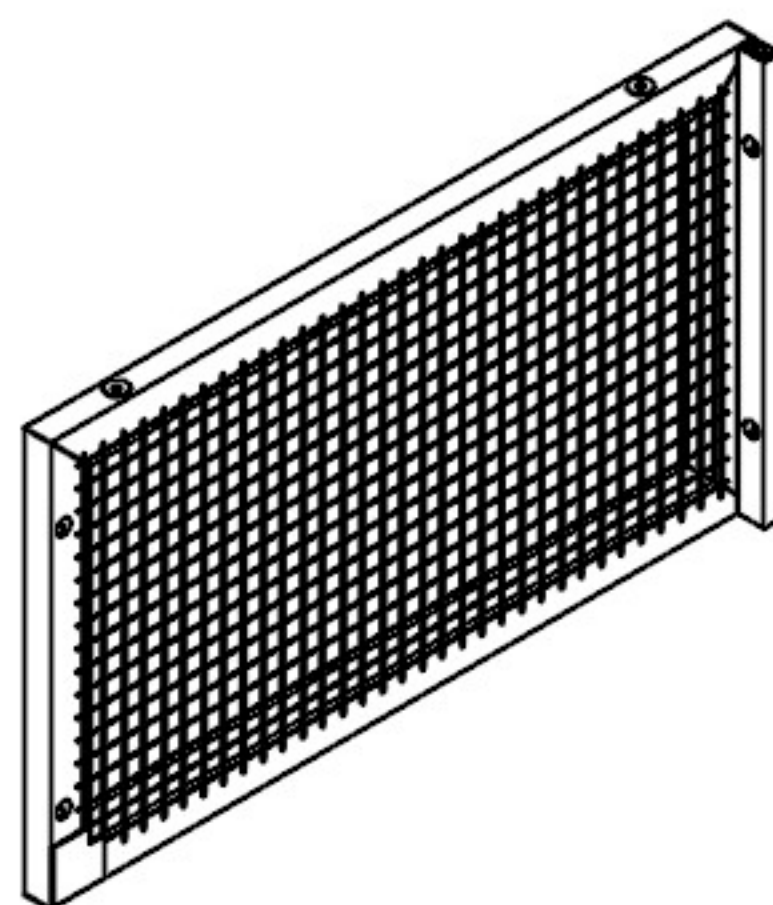

Sonoran Tortoise Pen

Sonoran Tortoise Pen

Parts List

Part 1 x 1

Part 2 x 1

Part 3 x 1

Part 4 x 1

Part 5 x 1

Ⓐ x 4
7/8" (2.2CM)

Ⓑ x 4
1 3/8" (3.6CM)

Ⓒ x 8
1 13/16" (4.6CM)

Ⓓ x 2

CAUTION! FIRE RISK

DO NOT place heat lamps directly on the ECOFLEX material.
Follow ALL safety instructions included with all lighting & heating accessories.