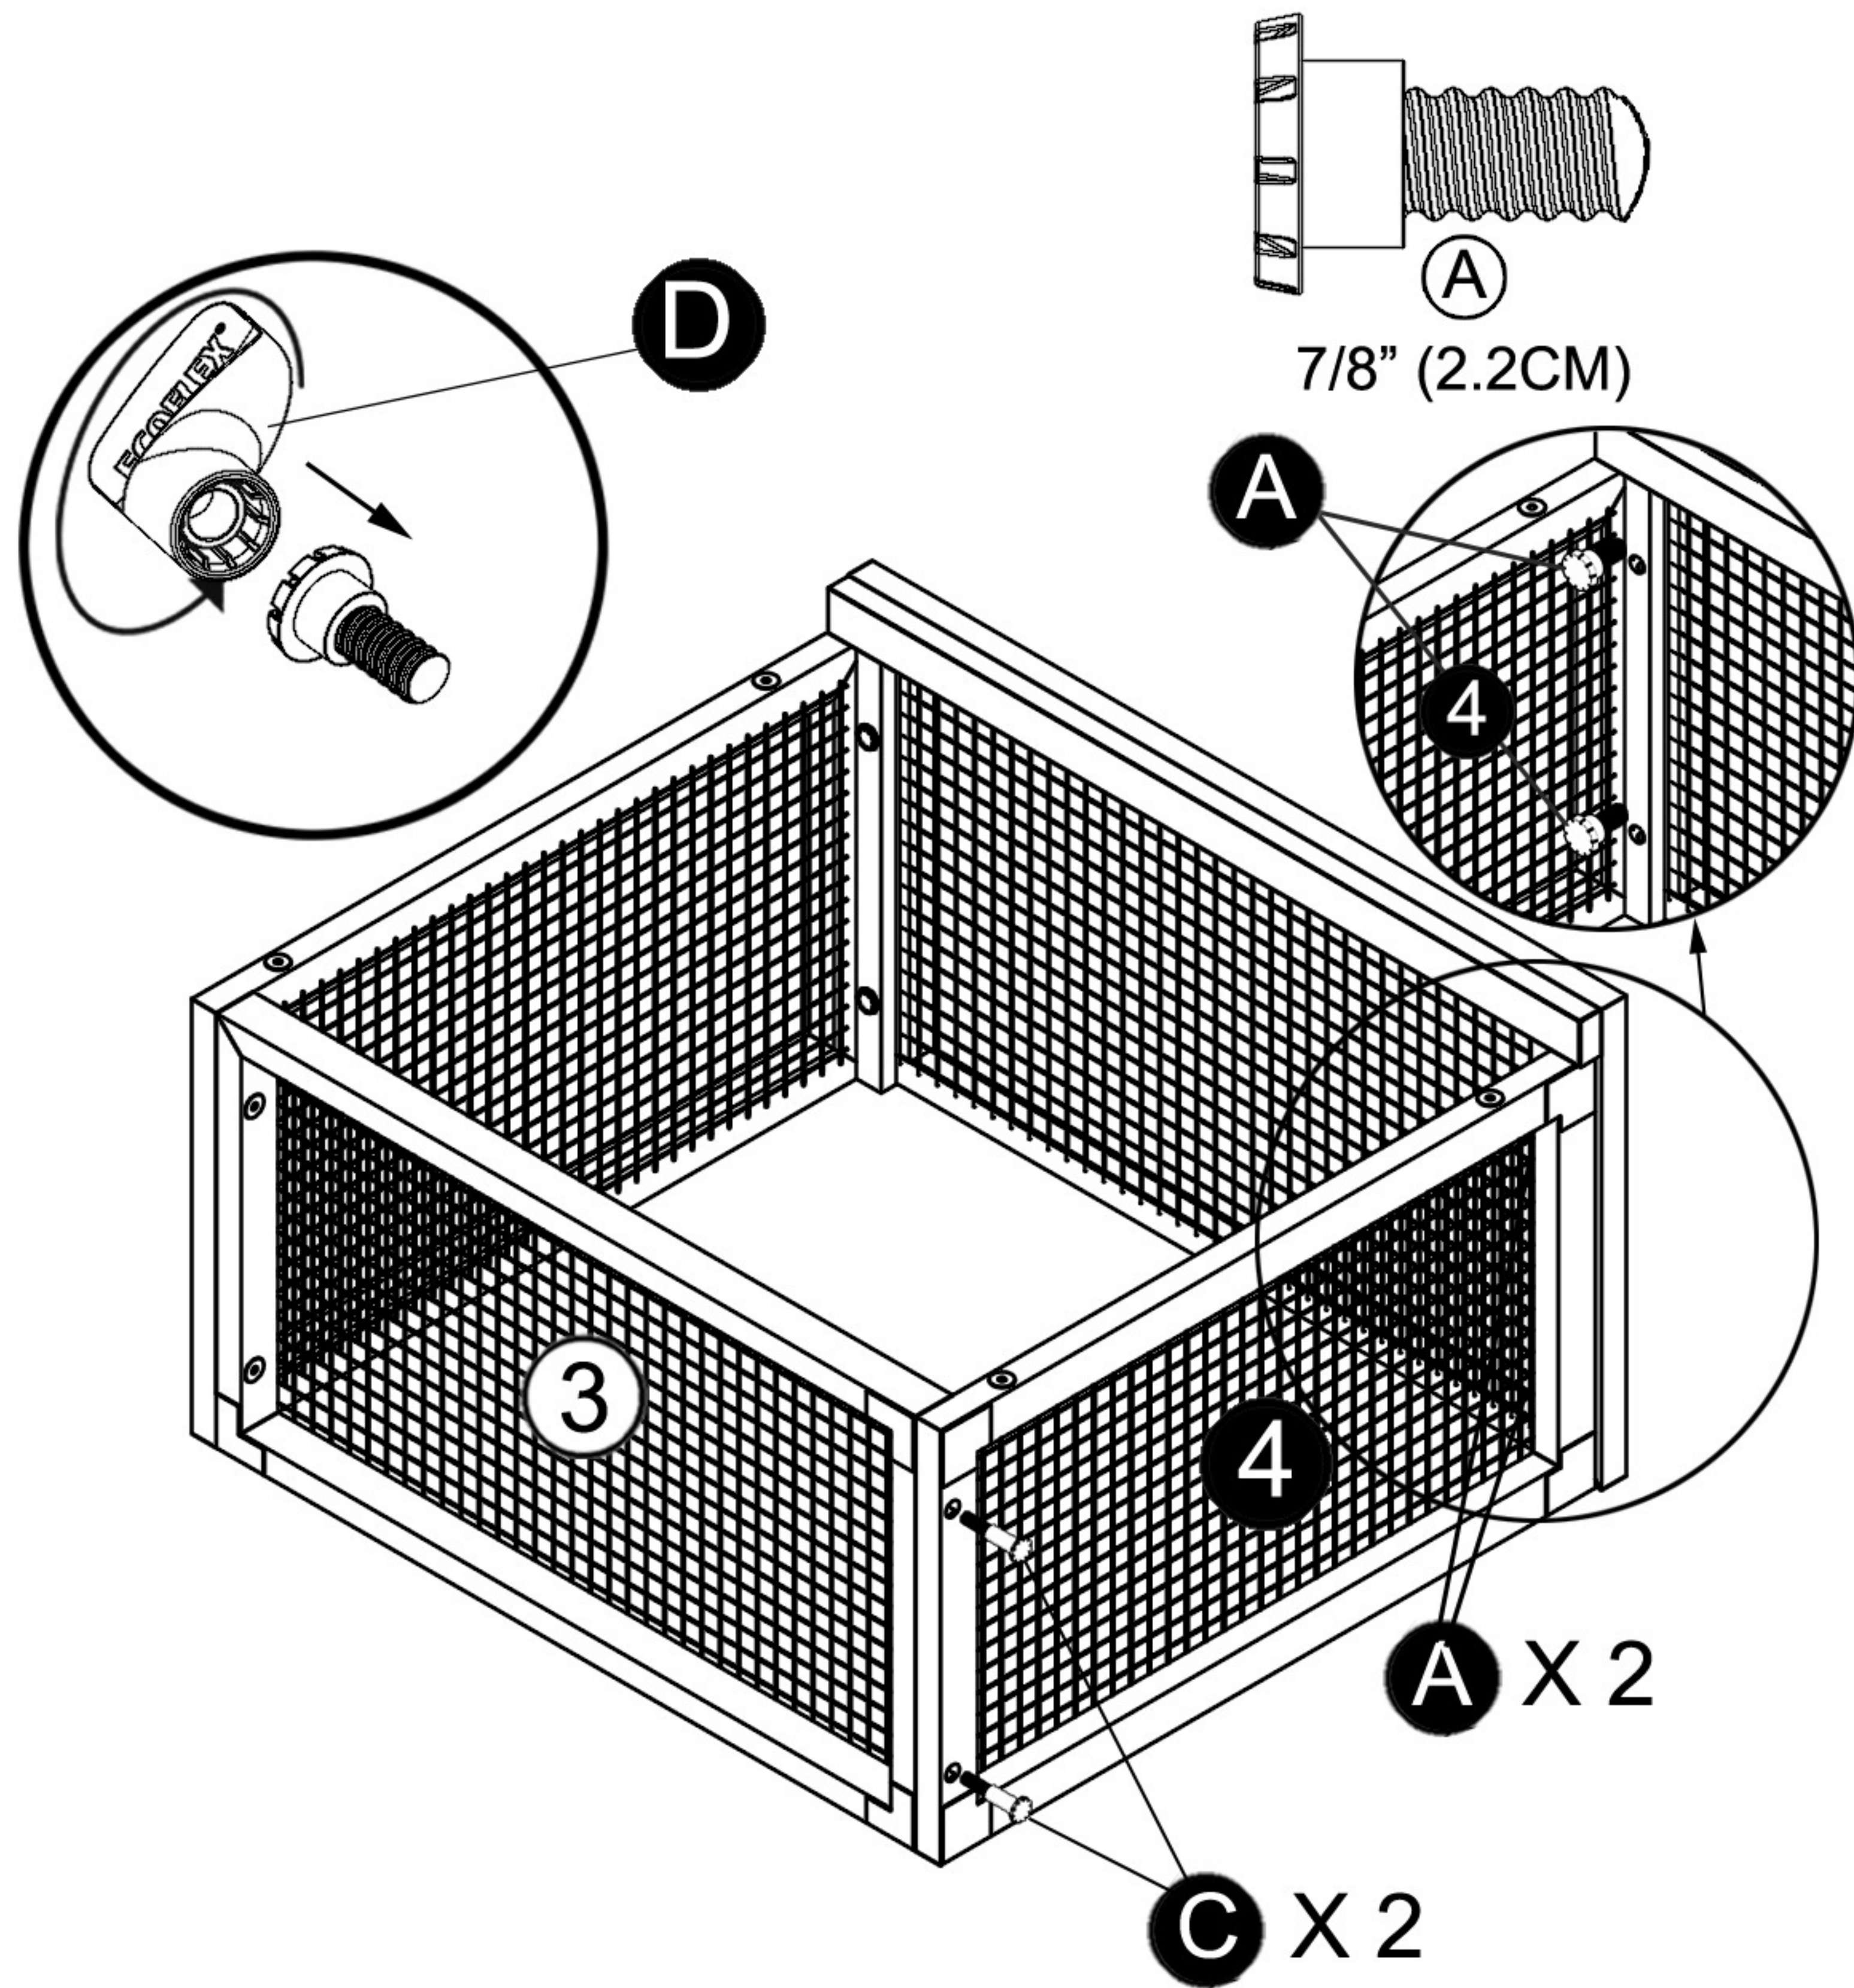

Sonoran Tortoise Pen

Sonoran Tortoise Pen

Parts List

Part 1 x 1

Part 2 x 1

Part 3 x 1

Part 4 x 1

Part 5 x 1

Ⓐ x 4
7/8" (2.2CM)

Ⓑ x 4
1 3/8" (3.6CM)

Ⓒ x 8
1 13/16" (4.6CM)

Ⓓ x 2

CAUTION! FIRE RISK

DO NOT place heat lamps directly on the ECOFLEX material.
Follow ALL safety instructions included with all lighting & heating accessories.

Step 1 .

Step 2 .

Step 3 .

Step 4 .

Complete A .

Assembly guide to attach to Sonoran Tortoise House (sold separately)

Step 1B .

Step 2B .

Step 3B .

Step 4B .

Step 5B .

Ⓒ

1 13/16" (4.6CM)

Ⓒ X 4

Complete B .