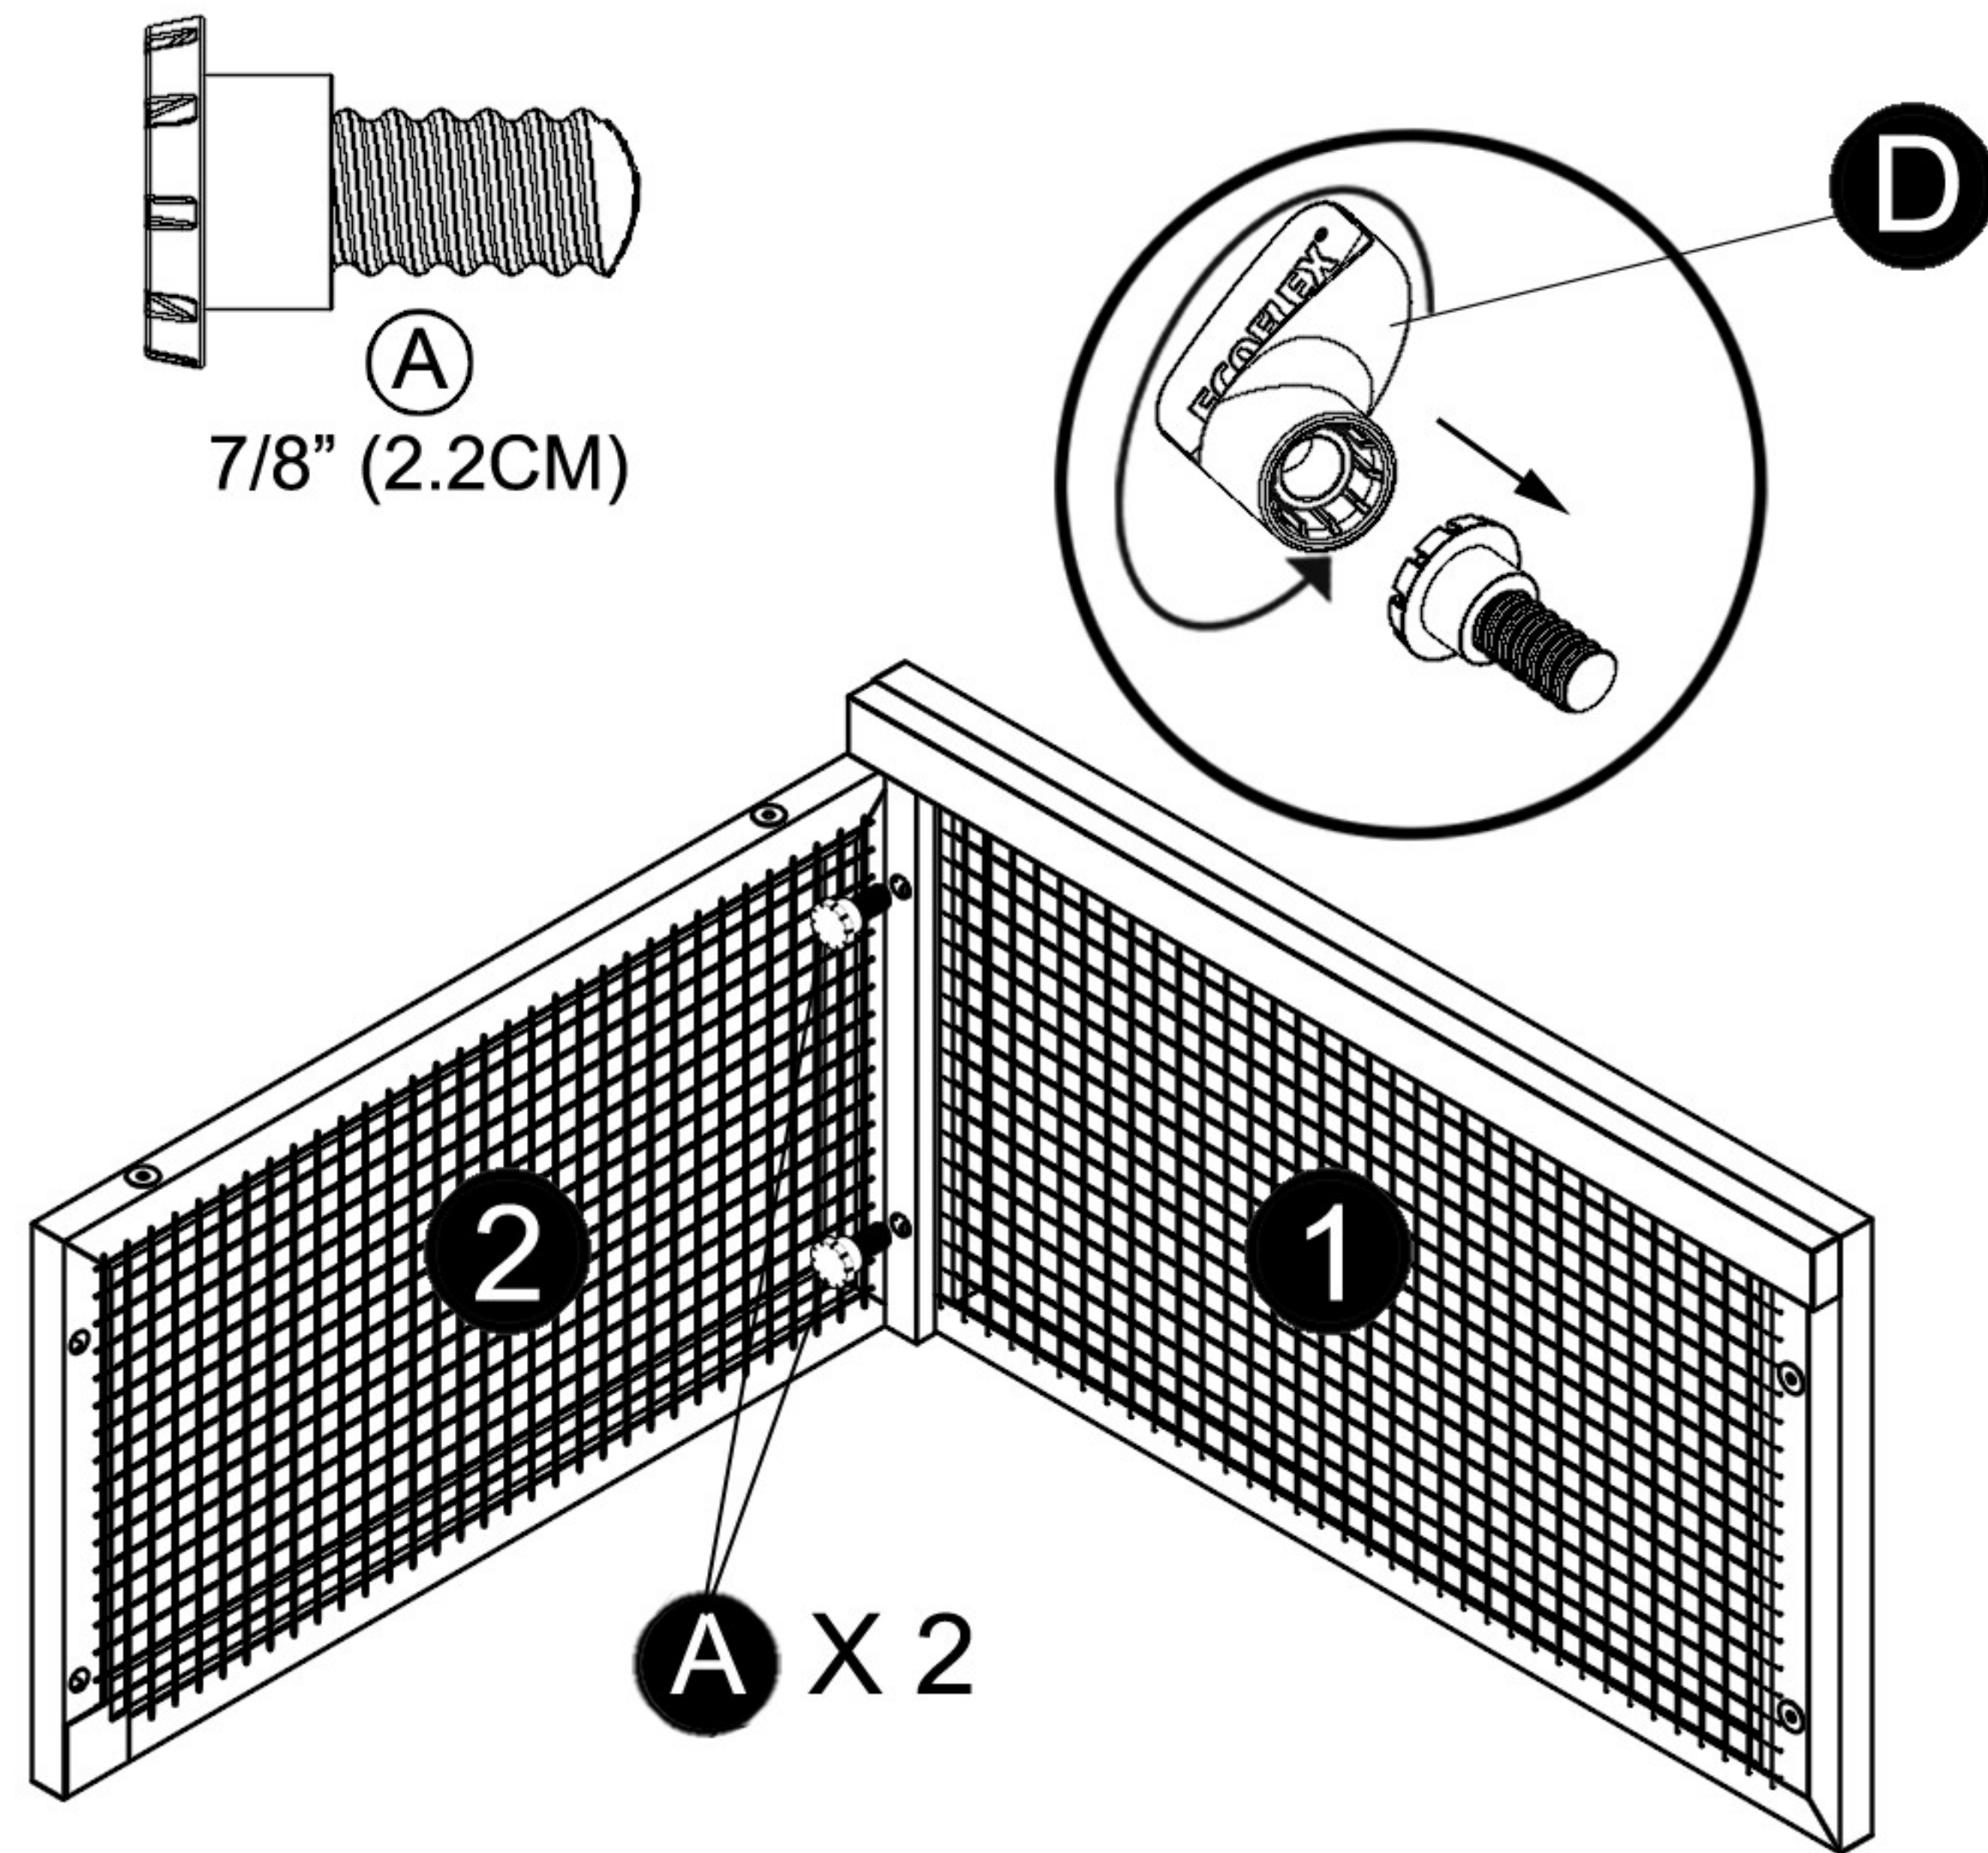

Sonoran Tortoise Pen

Sonoran Tortoise Pen

Parts List

Part 1 x 1

Part 2 x 1

Part 3 x 1

Part 4 x 1

Part 5 x 1

Ⓐ x 4
7/8" (2.2CM)

Ⓑ x 4
1 3/8" (3.6CM)

Ⓒ x 8
1 13/16" (4.6CM)

Ⓓ x 2

CAUTION! FIRE RISK

DO NOT place heat lamps directly on the ECOFLEX material.
Follow ALL safety instructions included with all lighting & heating accessories.

Step 1 .

Step 2 .

Step 3 .

Step 4 .

Complete A .

Assembly guide to attach to Sonoran Tortoise House (sold separately)

Step 1B .

Step 2B .

Step 3B .

Step 4B .

Step 5B .

Ⓒ

1 13/16" (4.6CM)

Ⓒ X 4

Complete B .