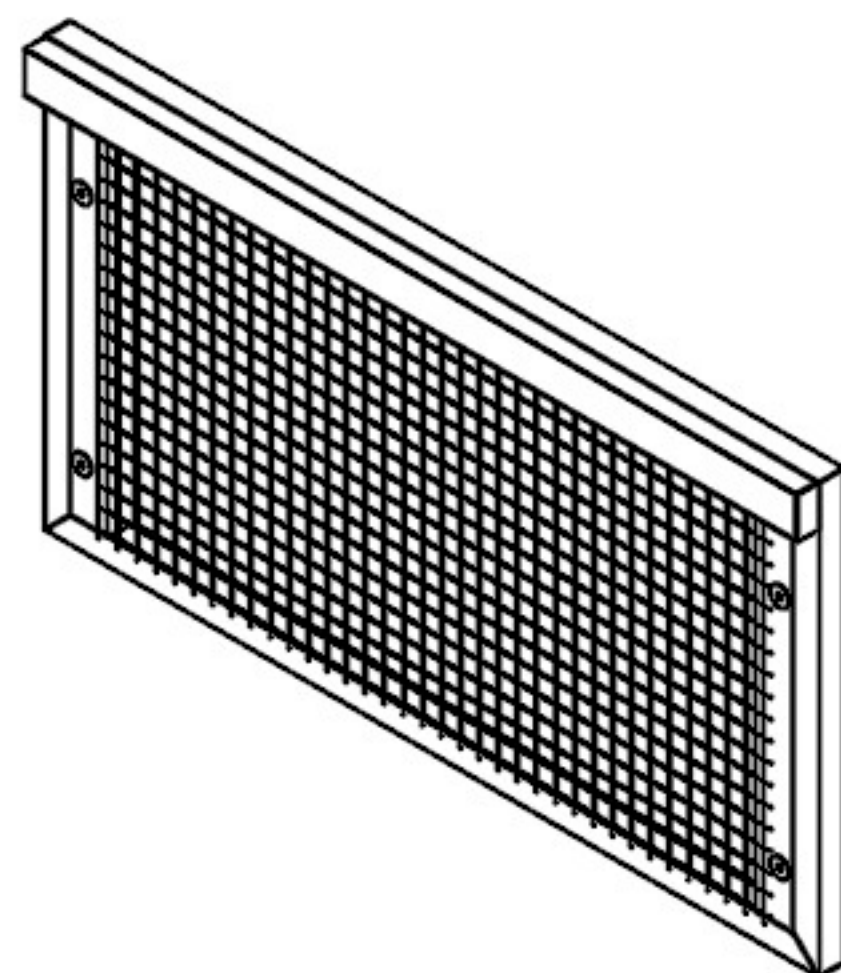

Sonoran Tortoise Pen

Sonoran Tortoise Pen

Parts List

Part 1 x 1

Part 2 x 1

Part 3 x 1

Part 4 x 1

Part 5 x 1

Ⓐ x 4
7/8" (2.2CM)

Ⓑ x 4
1 3/8" (3.6CM)

Ⓒ x 8
1 13/16" (4.6CM)

Ⓓ x 2

CAUTION! FIRE RISK

DO NOT place heat lamps directly on the ECOFLEX material.
Follow ALL safety instructions included with all lighting & heating accessories.