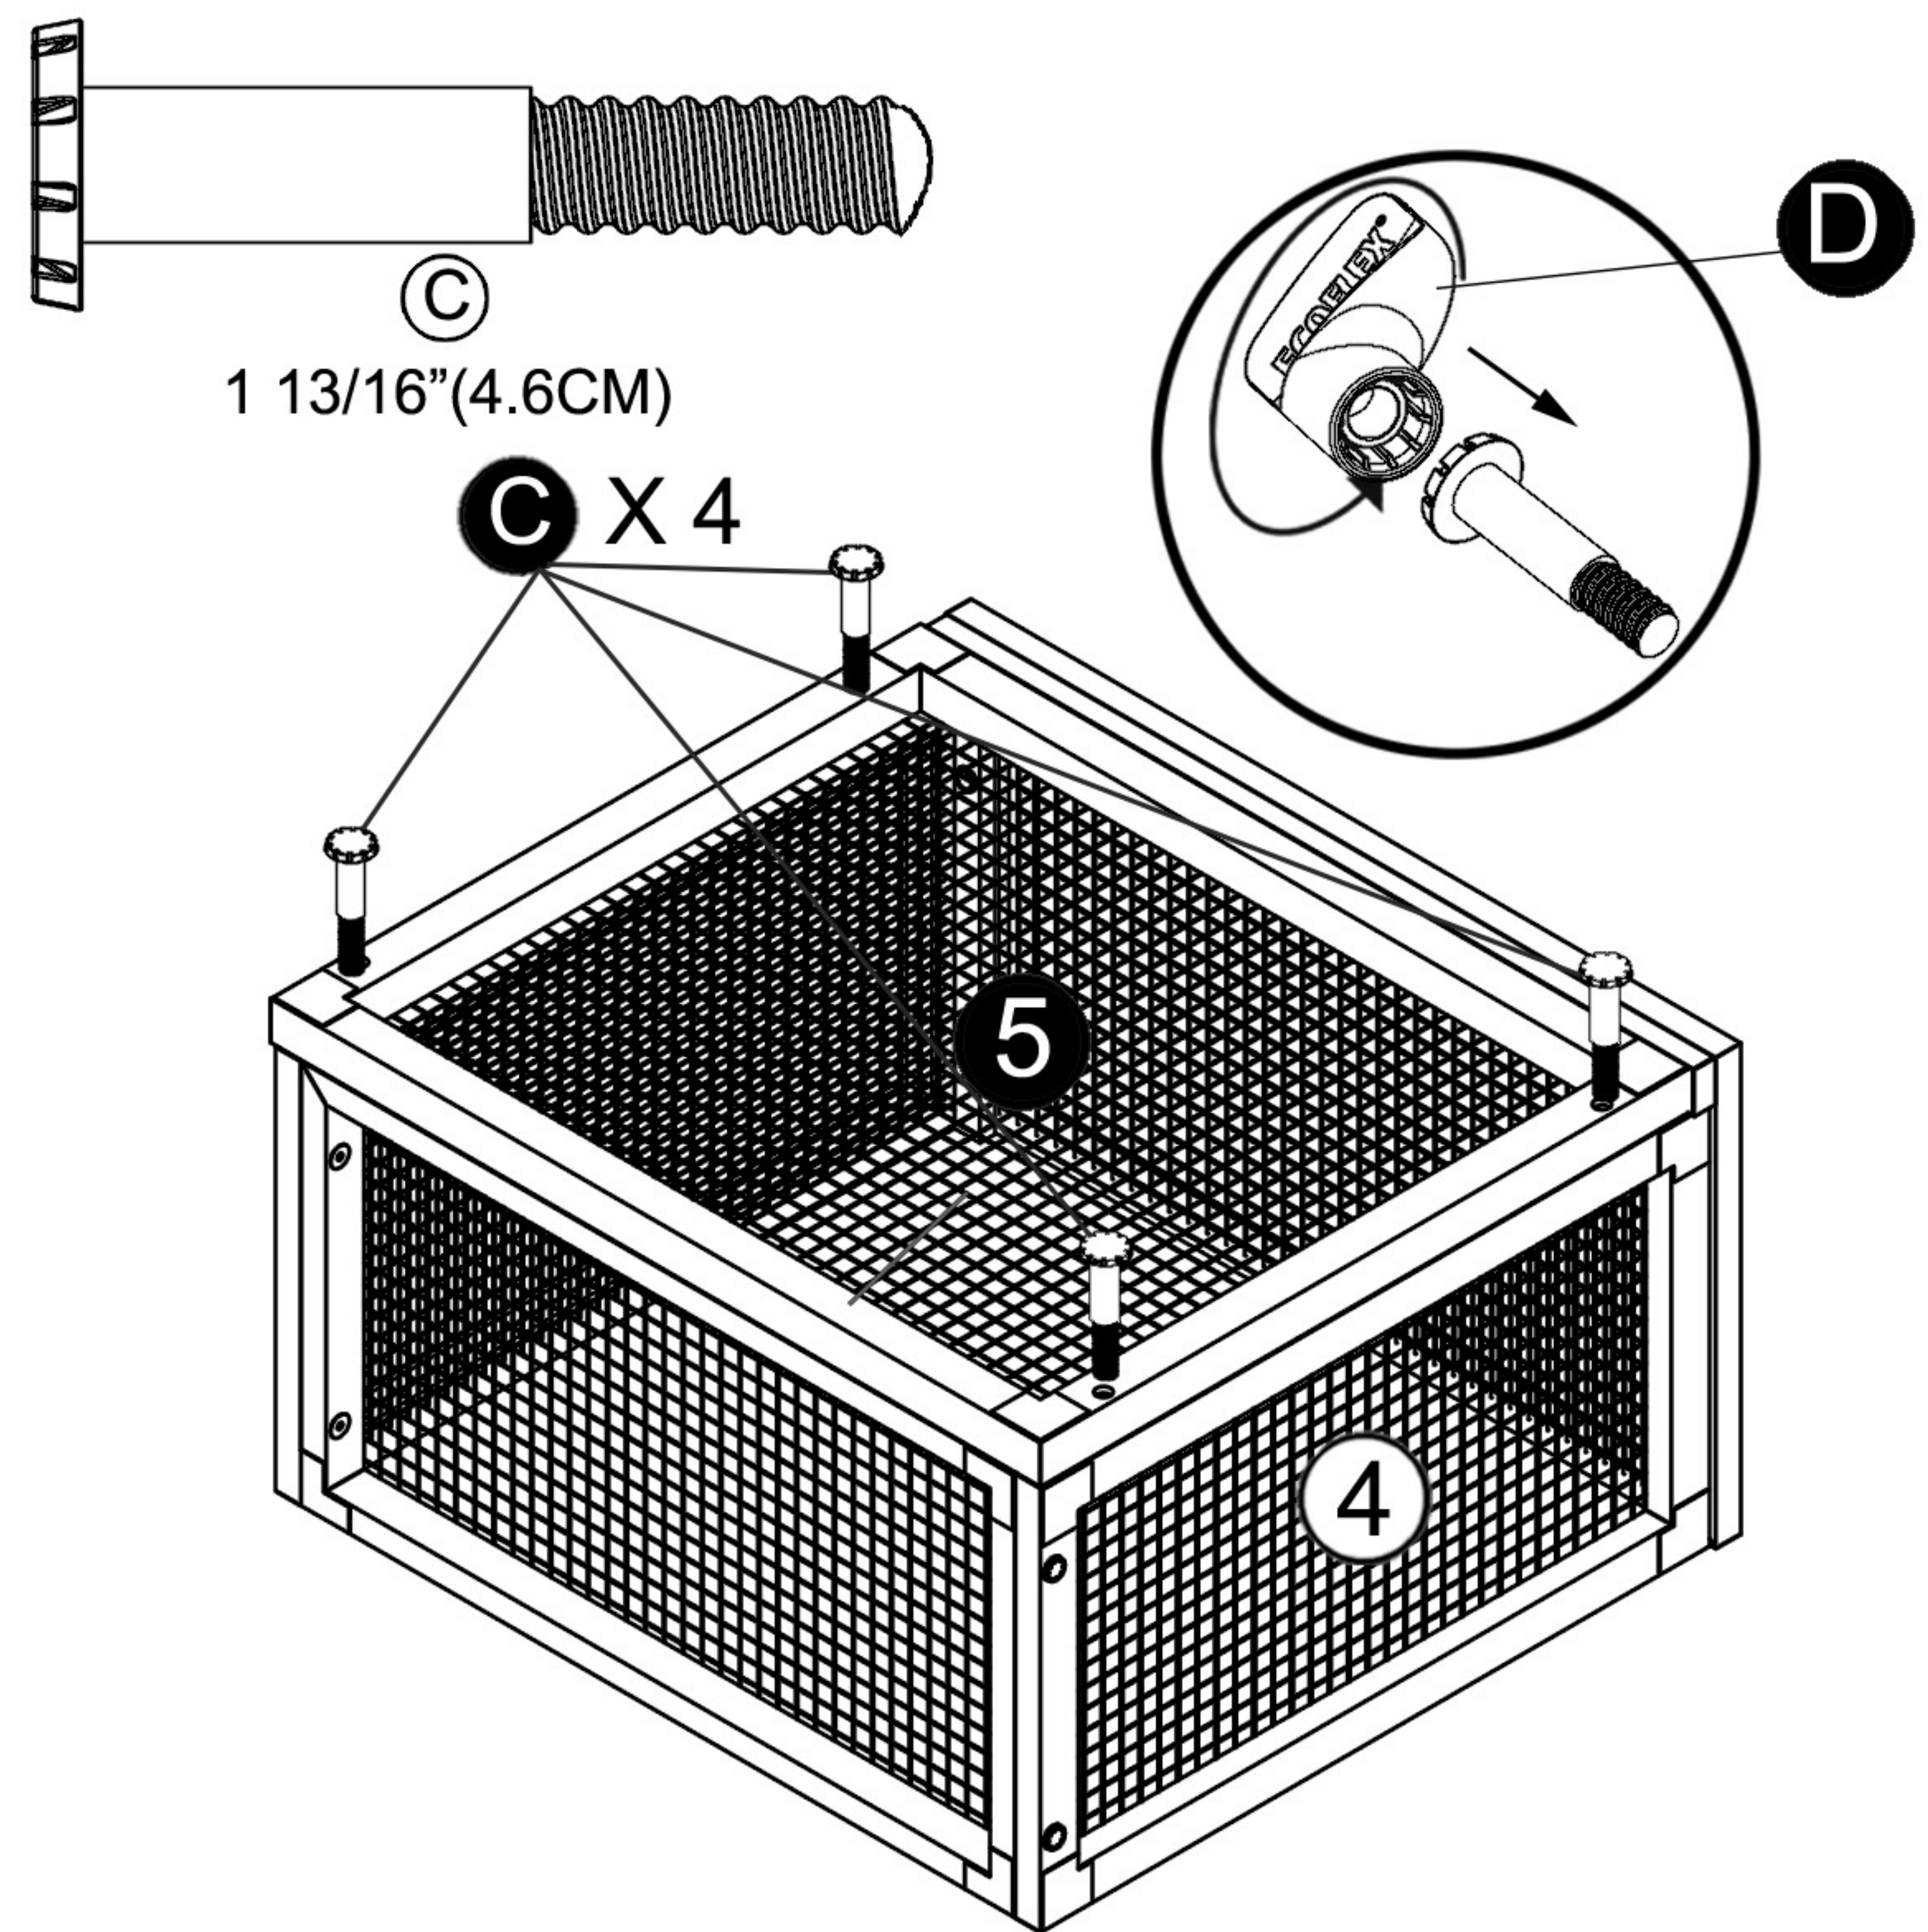

Sonoran Tortoise Pen

Sonoran Tortoise Pen

Parts List

Part 1 x 1

Part 2 x 1

Part 3 x 1

Part 4 x 1

Part 5 x 1

Ⓐ x 4
7/8" (2.2CM)

Ⓑ x 4
1 3/8" (3.6CM)

Ⓒ x 8
1 13/16" (4.6CM)

Ⓓ x 2

CAUTION! FIRE RISK

DO NOT place heat lamps directly on the ECOFLEX material.
Follow ALL safety instructions included with all lighting & heating accessories.

Step 1 .

Step 2 .

Step 3 .

Step 4 .

Complete A .

Assembly guide to attach to Sonoran Tortoise House (sold separately)

Step 1B .

Step 2B .

Step 3B .

Step 4B .

Step 5B .

Ⓒ

1 13/16" (4.6CM)

Ⓒ X 4

Complete B .