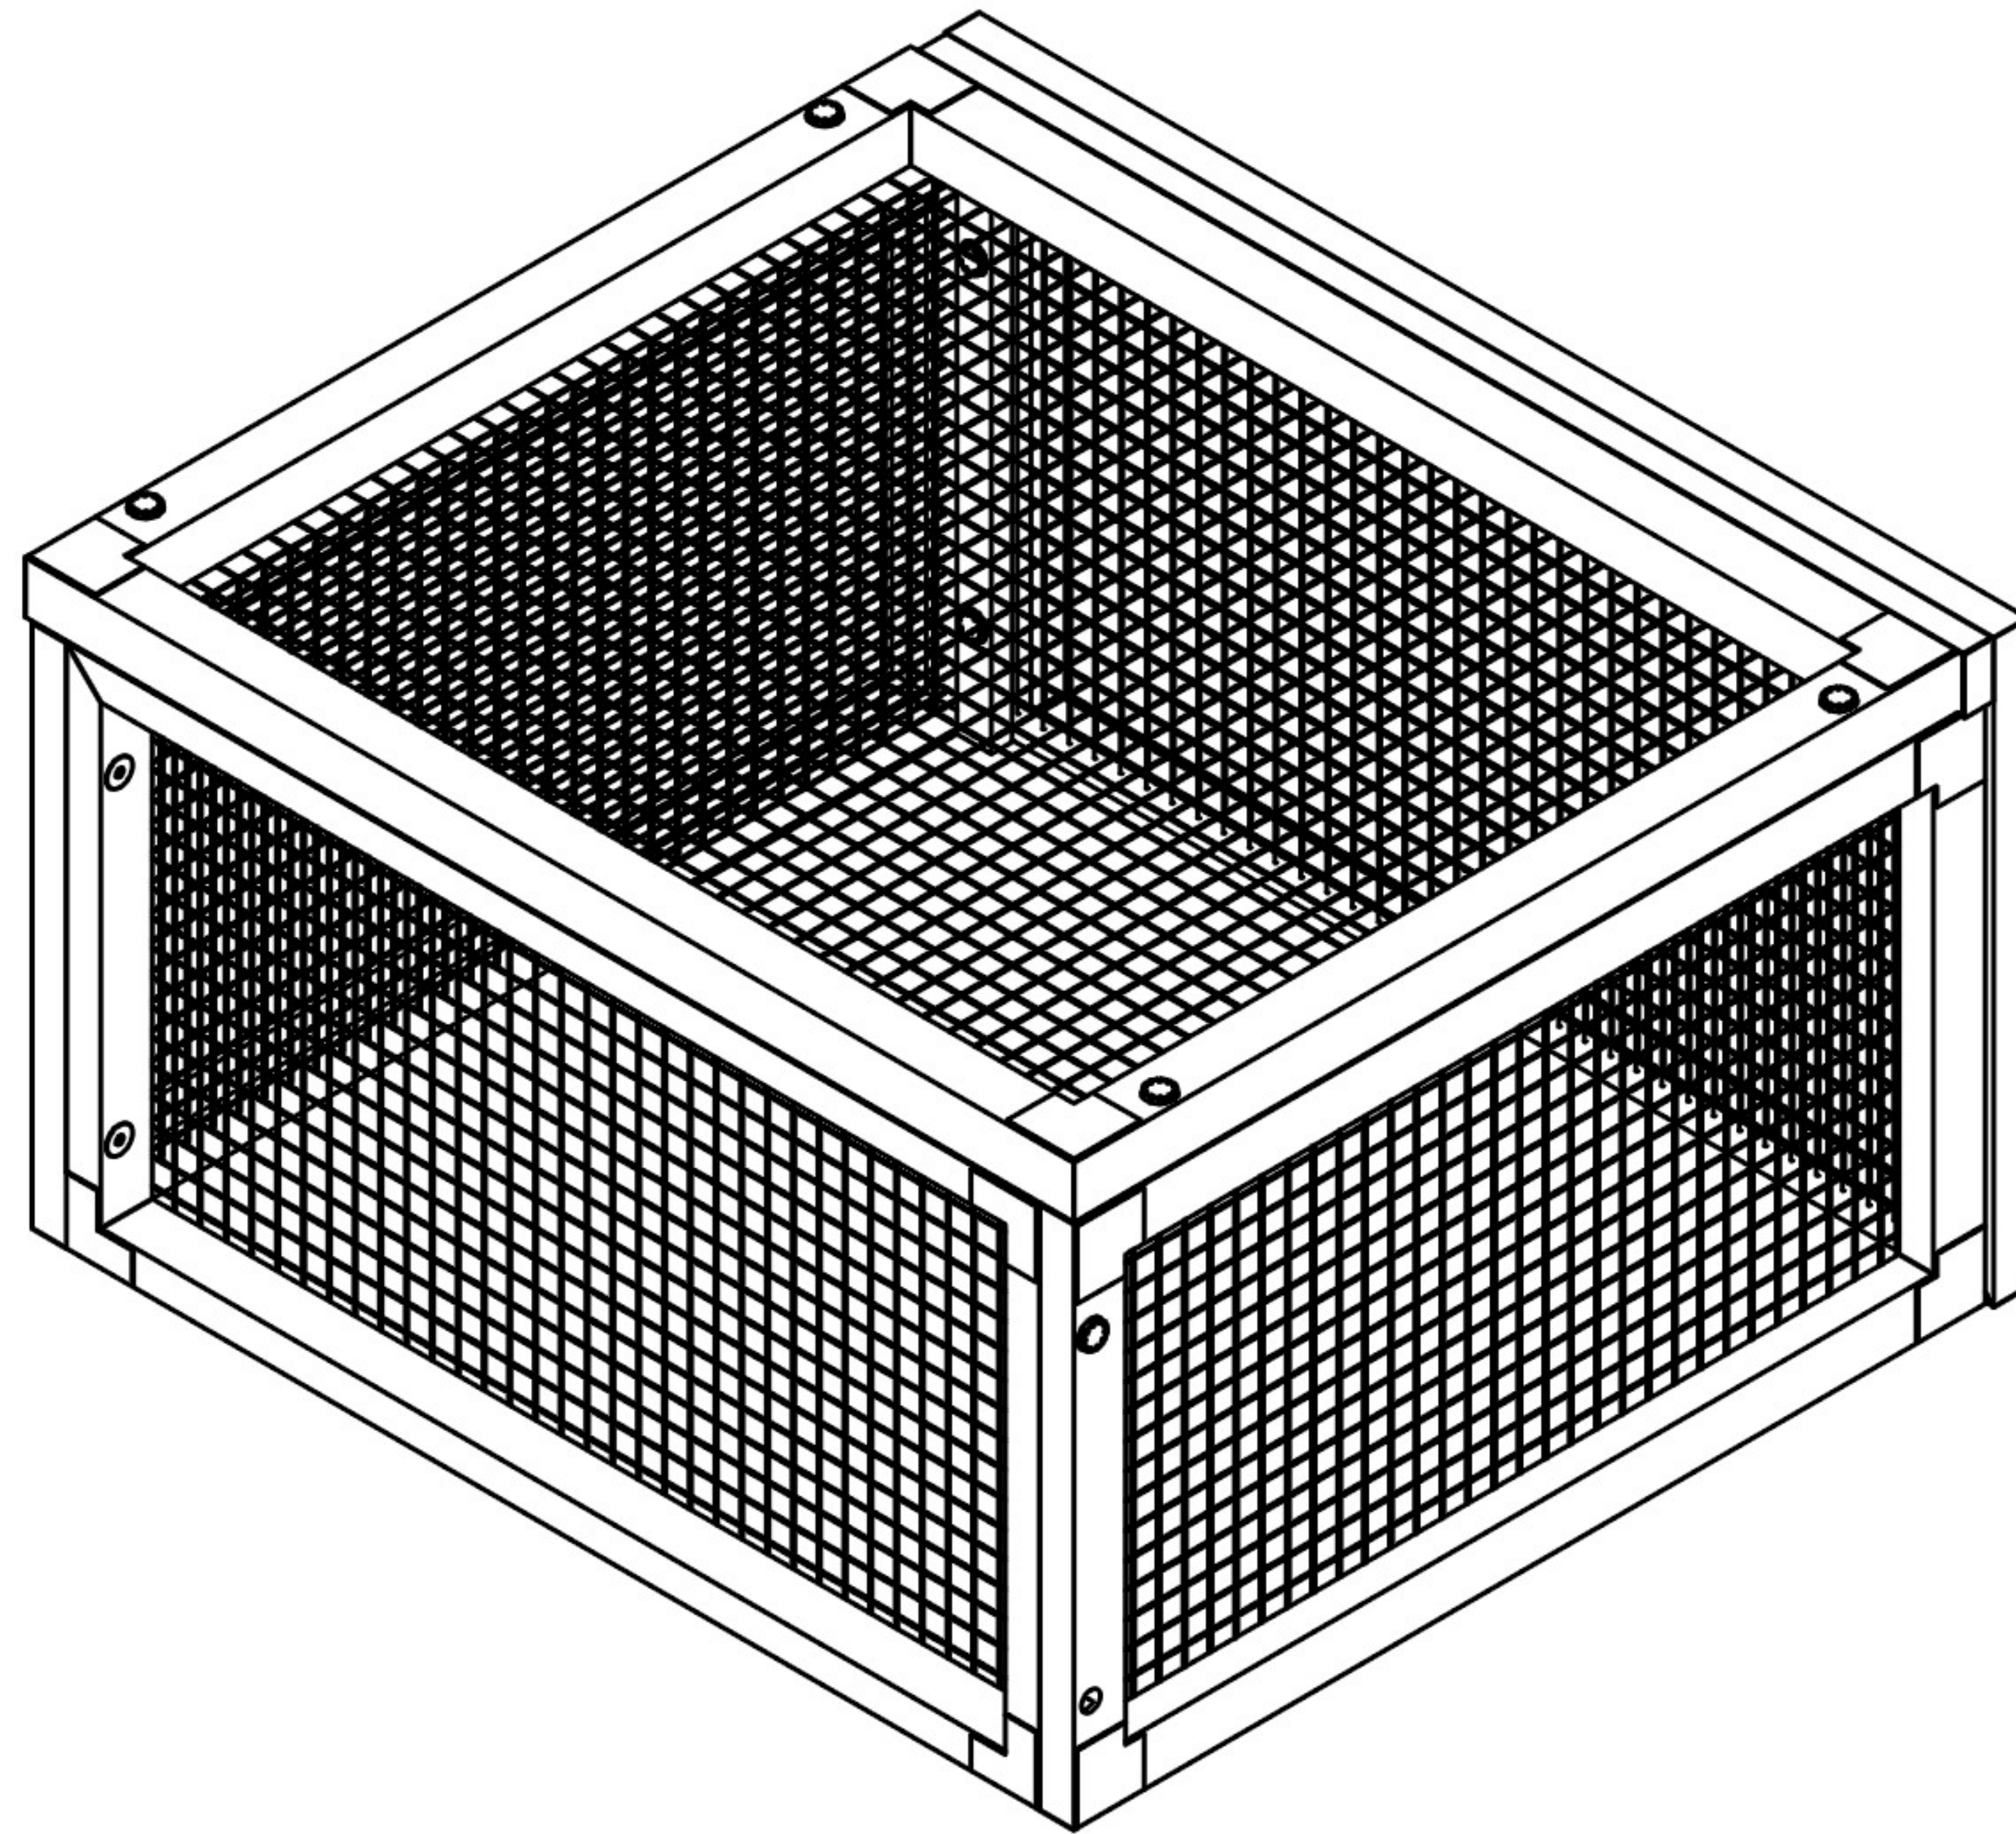

Sonoran Tortoise Pen

Sonoran Tortoise Pen

Parts List

Part 1 x 1

Part 2 x 1

Part 3 x 1

Part 4 x 1

Part 5 x 1

Ⓐ x 4
7/8" (2.2CM)

Ⓑ x 4
1 3/8" (3.6CM)

Ⓒ x 8
1 13/16" (4.6CM)

Ⓓ x 2

CAUTION! FIRE RISK

DO NOT place heat lamps directly on the ECOFLEX material.
Follow ALL safety instructions included with all lighting & heating accessories.

Step 1 .

Step 2 .

Step 3 .

Step 4 .

Complete A .

Assembly guide to attach to Sonoran Tortoise House (sold separately)

Step 1B .

Step 2B .