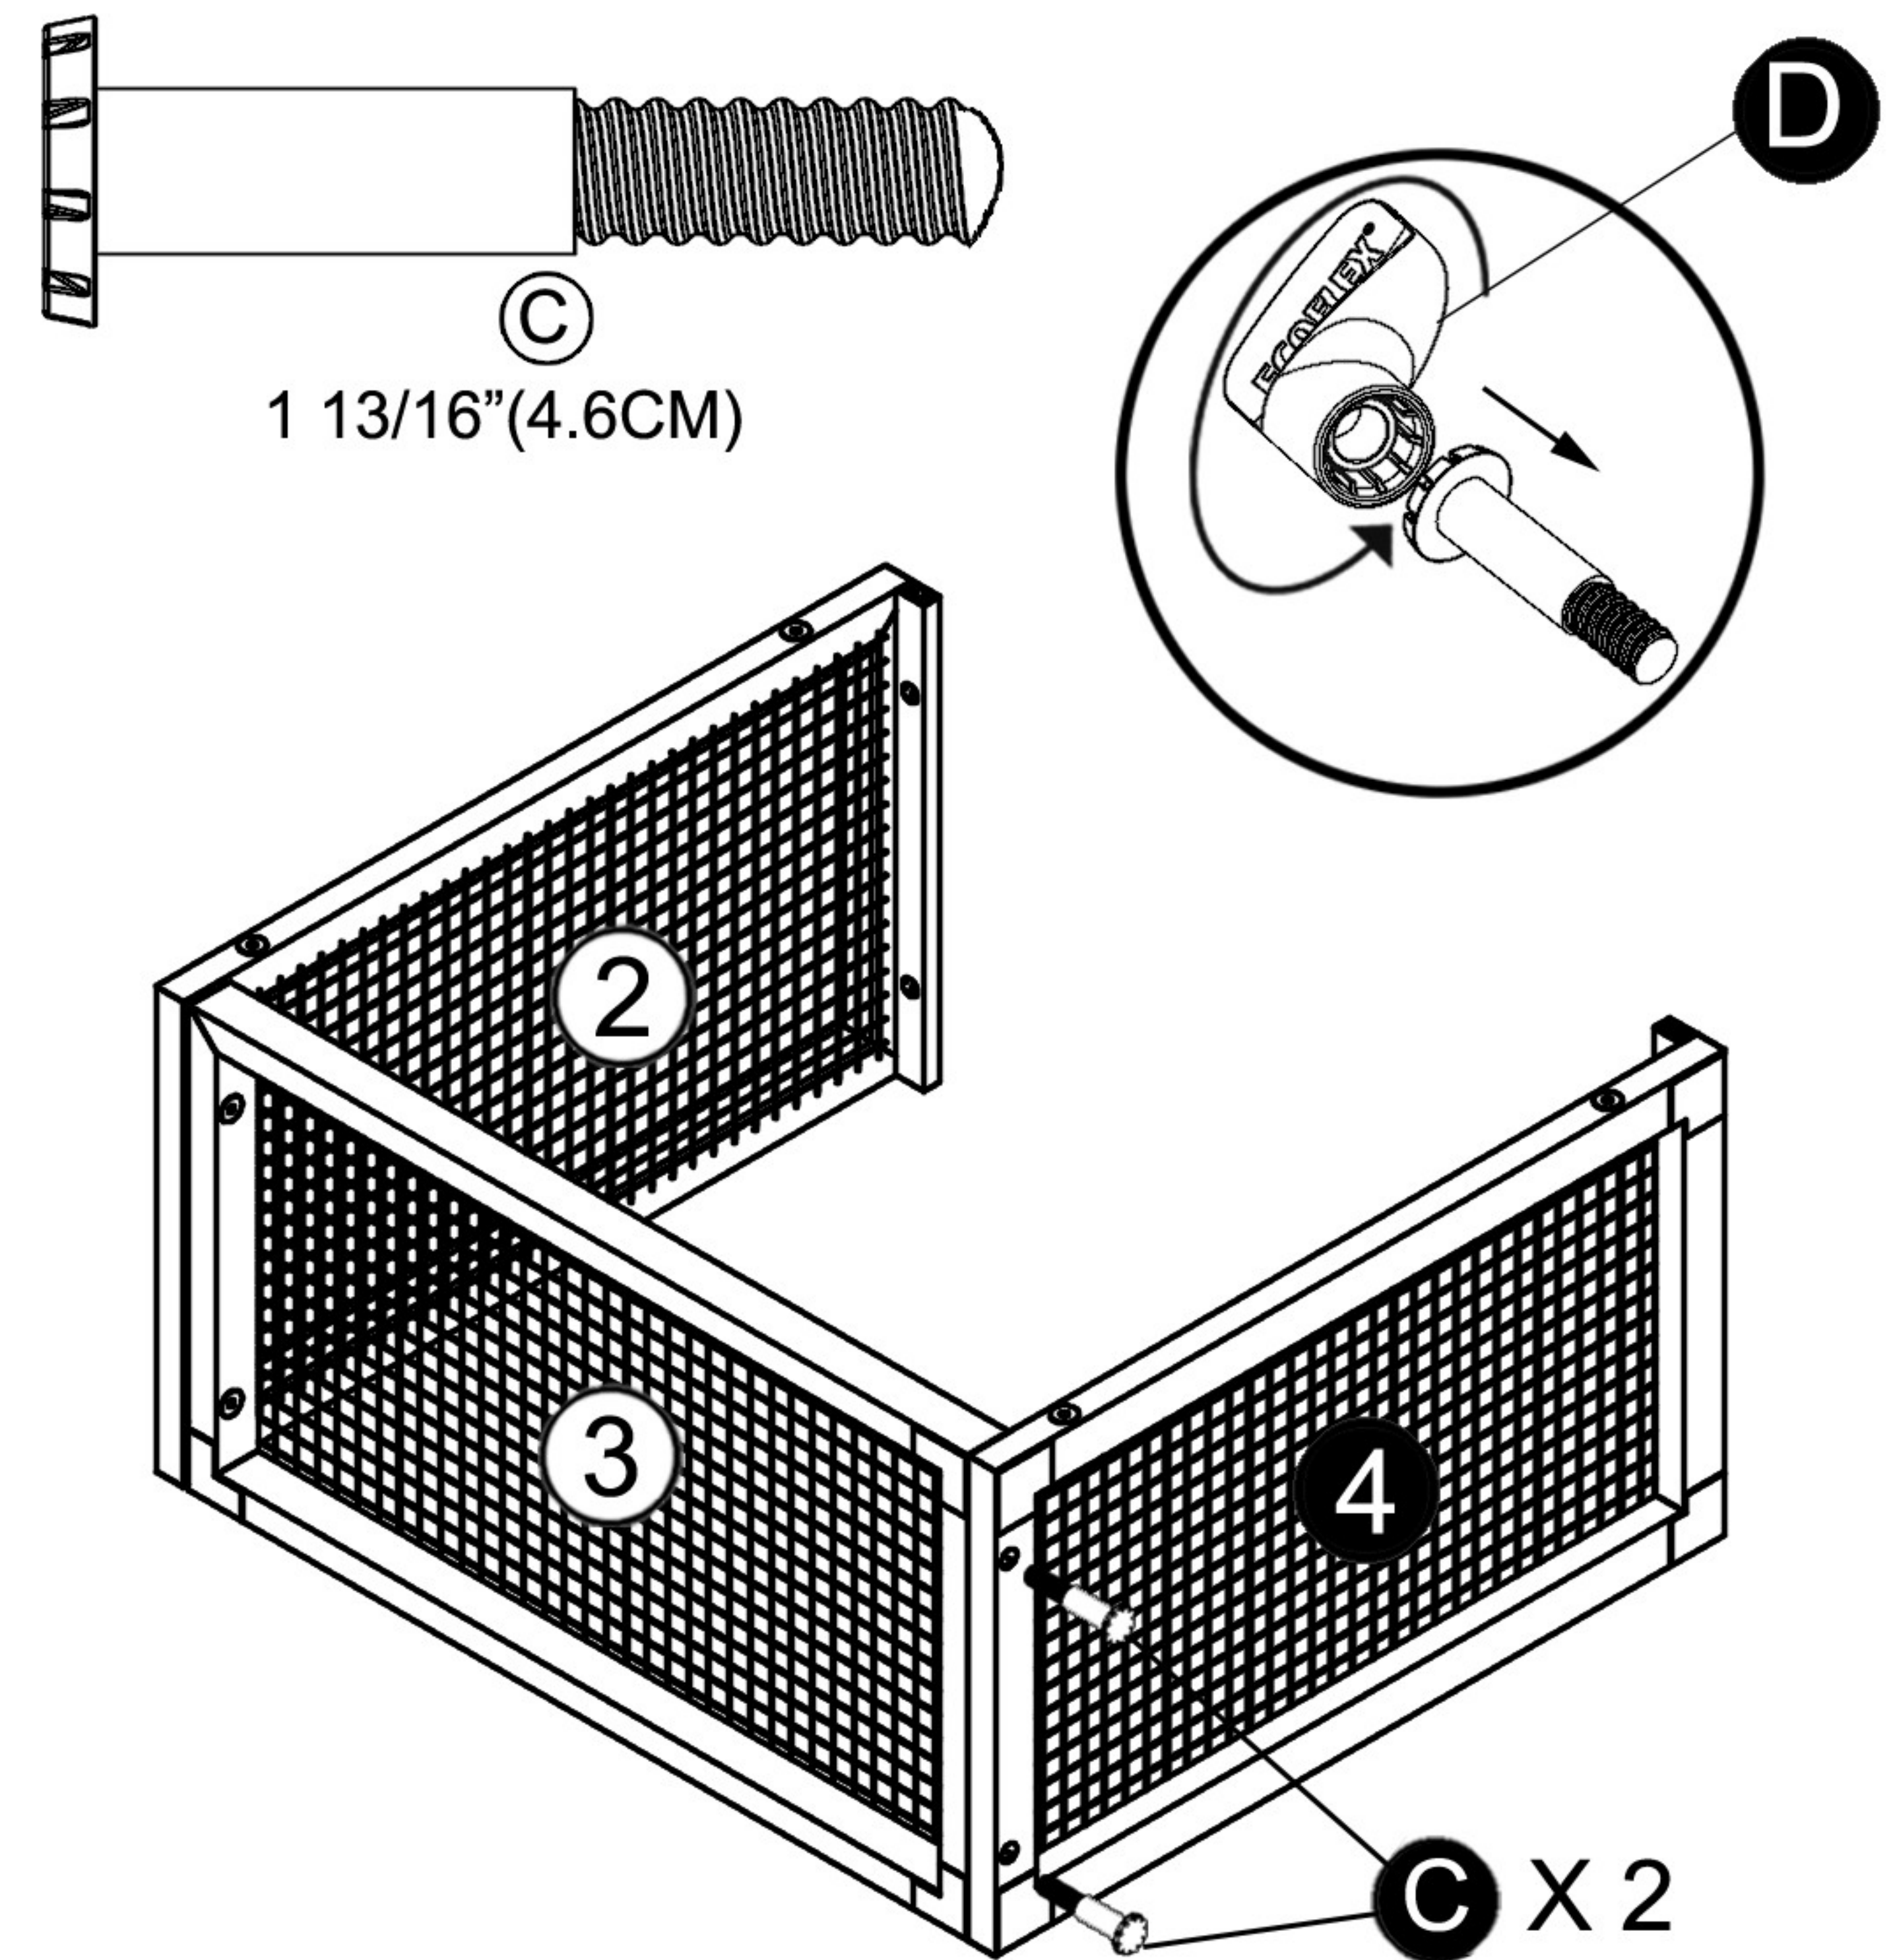

Sonoran Tortoise Pen

Sonoran Tortoise Pen

Parts List

Part 1 x 1

Part 2 x 1

Part 3 x 1

Part 4 x 1

Part 5 x 1

Ⓐ x 4
7/8" (2.2CM)

Ⓑ x 4
1 3/8" (3.6CM)

Ⓒ x 8
1 13/16" (4.6CM)

Ⓓ x 2

CAUTION! FIRE RISK

DO NOT place heat lamps directly on the ECOFLEX material.
Follow ALL safety instructions included with all lighting & heating accessories.

Step 1 .

Step 2 .

Step 3 .

Step 4 .

Complete A .

Assembly guide to attach to Sonoran Tortoise House (sold separately)

Step 1B .

Step 2B .

Step 3B .

Step 4B .

Step 5B .

Ⓒ

1 13/16" (4.6CM)

Ⓒ X 4

Complete B .