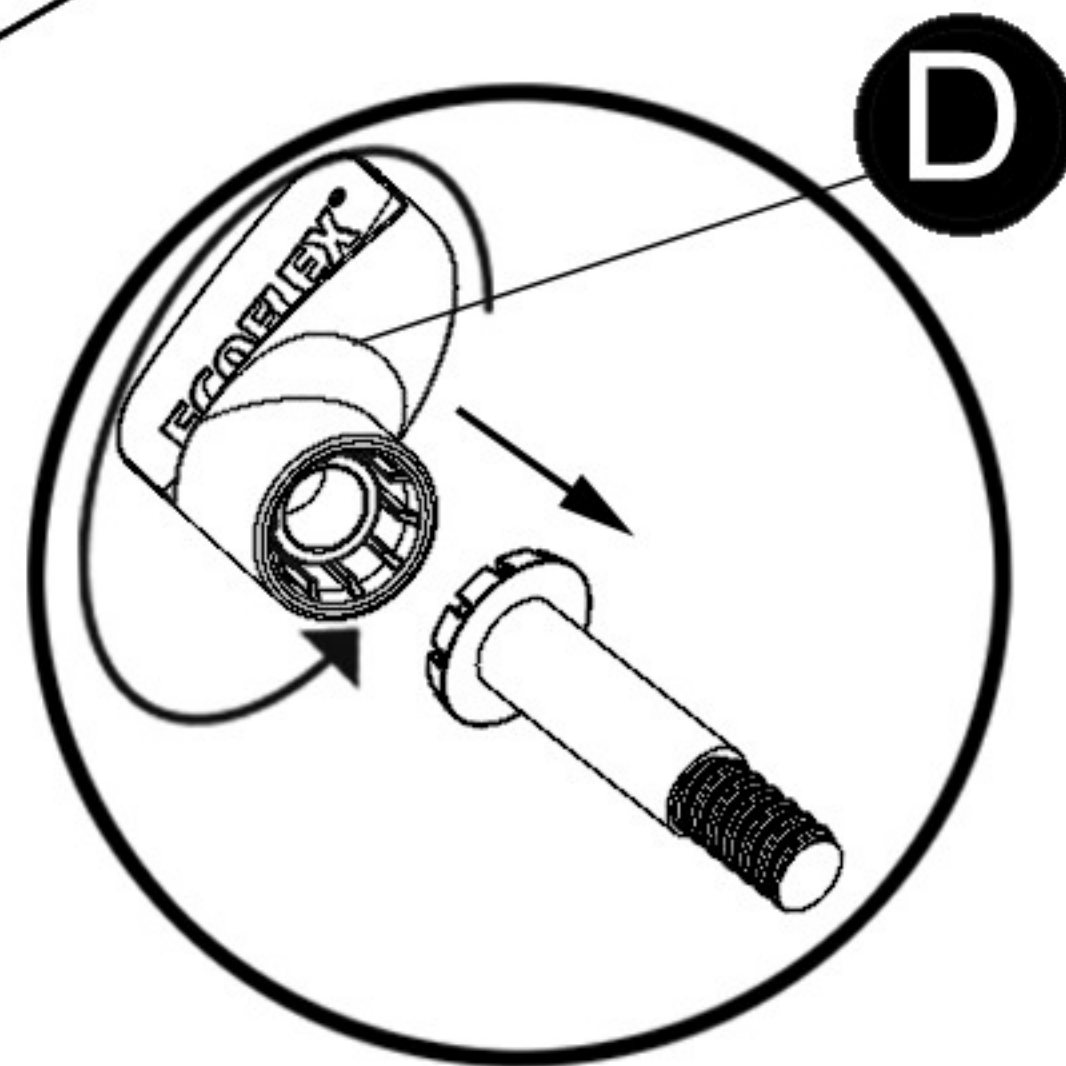

Ⓐ x 4
7/8" (2.2CM)

Ⓑ x 4
1 3/8" (3.6CM)

Ⓒ x 8
1 13/16" (4.6CM)

Ⓓ x 2

CAUTION! FIRE RISK

DO NOT place heat lamps directly on the ECOFLEX material.
Follow ALL safety instructions included with all lighting & heating accessories.

Step 1 .

Step 2 .

Step 3 .

Step 4 .

Complete A .

Assembly guide to attach to Sonoran Tortoise House (sold separately)

Step 1B .

Step 2B .

Step 3B .

Step 4B .

Step 5B .

Ⓒ

1 13/16" (4.6CM)

Ⓒ X 4

Complete B .