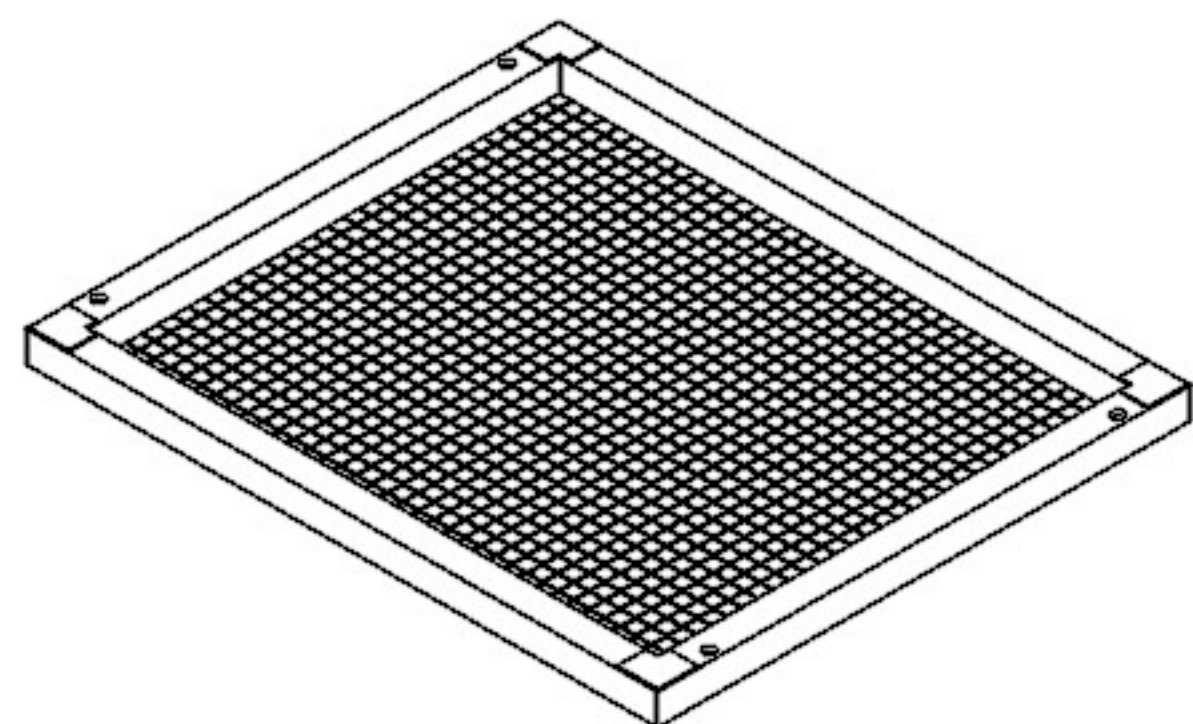

Sonoran Tortoise Pen

Sonoran Tortoise Pen

Parts List

Part 1 x 1

Part 2 x 1

Part 3 x 1

Part 4 x 1

Part 5 x 1

Ⓐ x 4
7/8" (2.2CM)

Ⓑ x 4
1 3/8" (3.6CM)

Ⓒ x 8
1 13/16" (4.6CM)

Ⓓ x 2

CAUTION! FIRE RISK

DO NOT place heat lamps directly on the ECOFLEX material.
Follow ALL safety instructions included with all lighting & heating accessories.