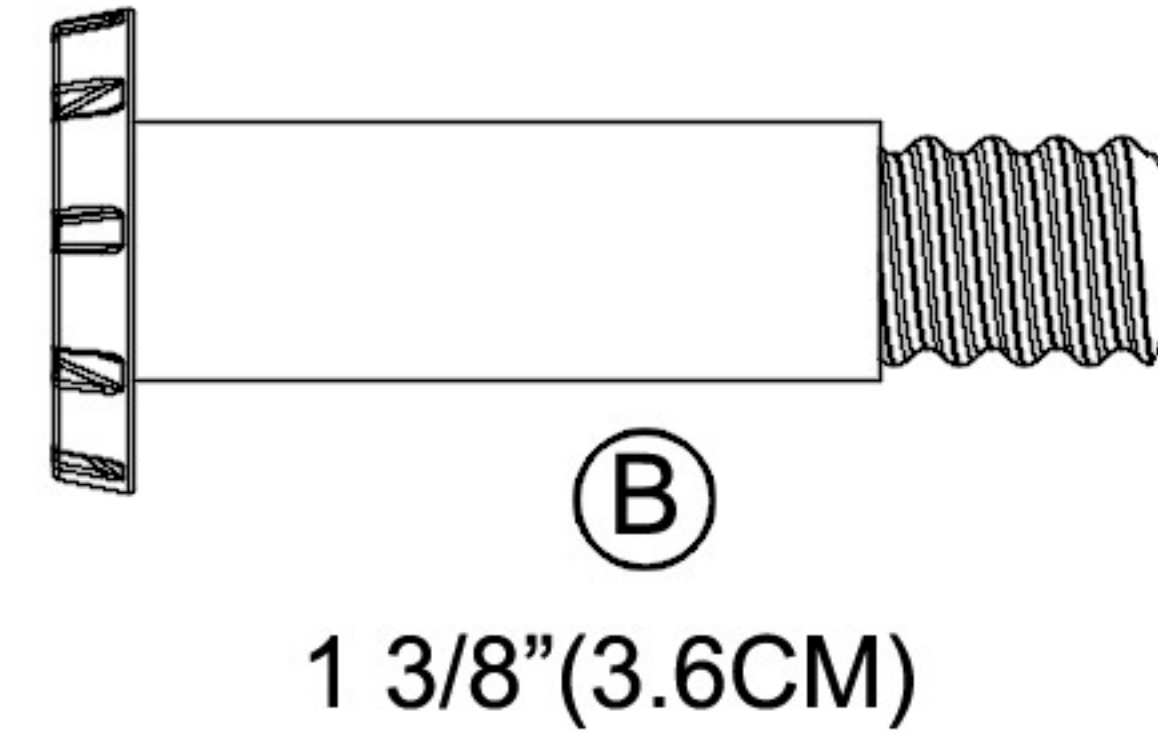

Ⓐ x 4
7/8" (2.2CM)

Ⓑ x 4
1 3/8" (3.6CM)

Ⓒ x 8
1 13/16" (4.6CM)

Ⓓ x 2

CAUTION! FIRE RISK

DO NOT place heat lamps directly on the ECOFLEX material.
Follow ALL safety instructions included with all lighting & heating accessories.

Step 1 .

Step 2 .

Step 3 .

Step 4 .

Complete A .

Assembly guide to attach to Sonoran Tortoise House (sold separately)

Step 1B .

Step 2B .

Step 3B .

Step 4B .

Step 5B .

Ⓒ

1 13/16" (4.6CM)

Ⓒ X 4

Complete B .