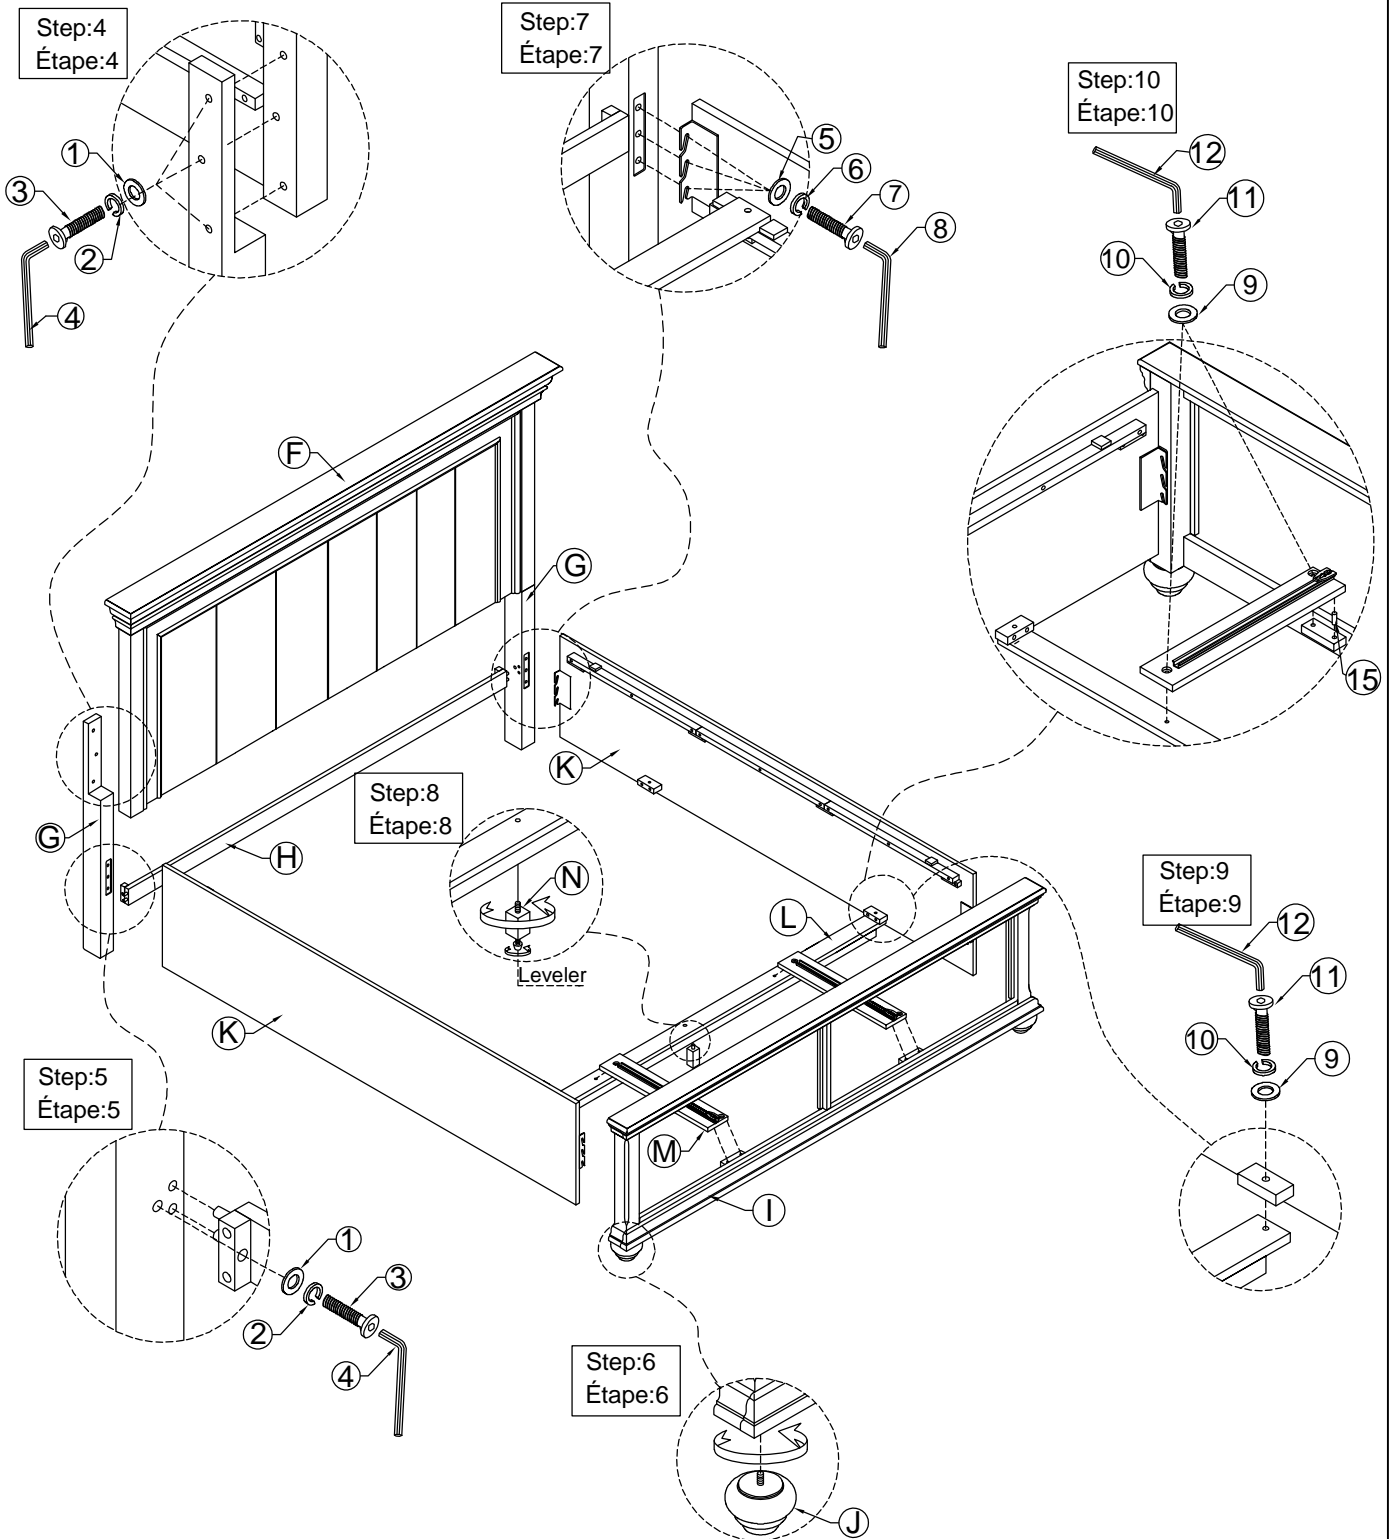

Assembly Instructions for/ Instructions D'assemblage pour
QUEEN BED STORAGE/ RANGEMENT LIT QUEEN