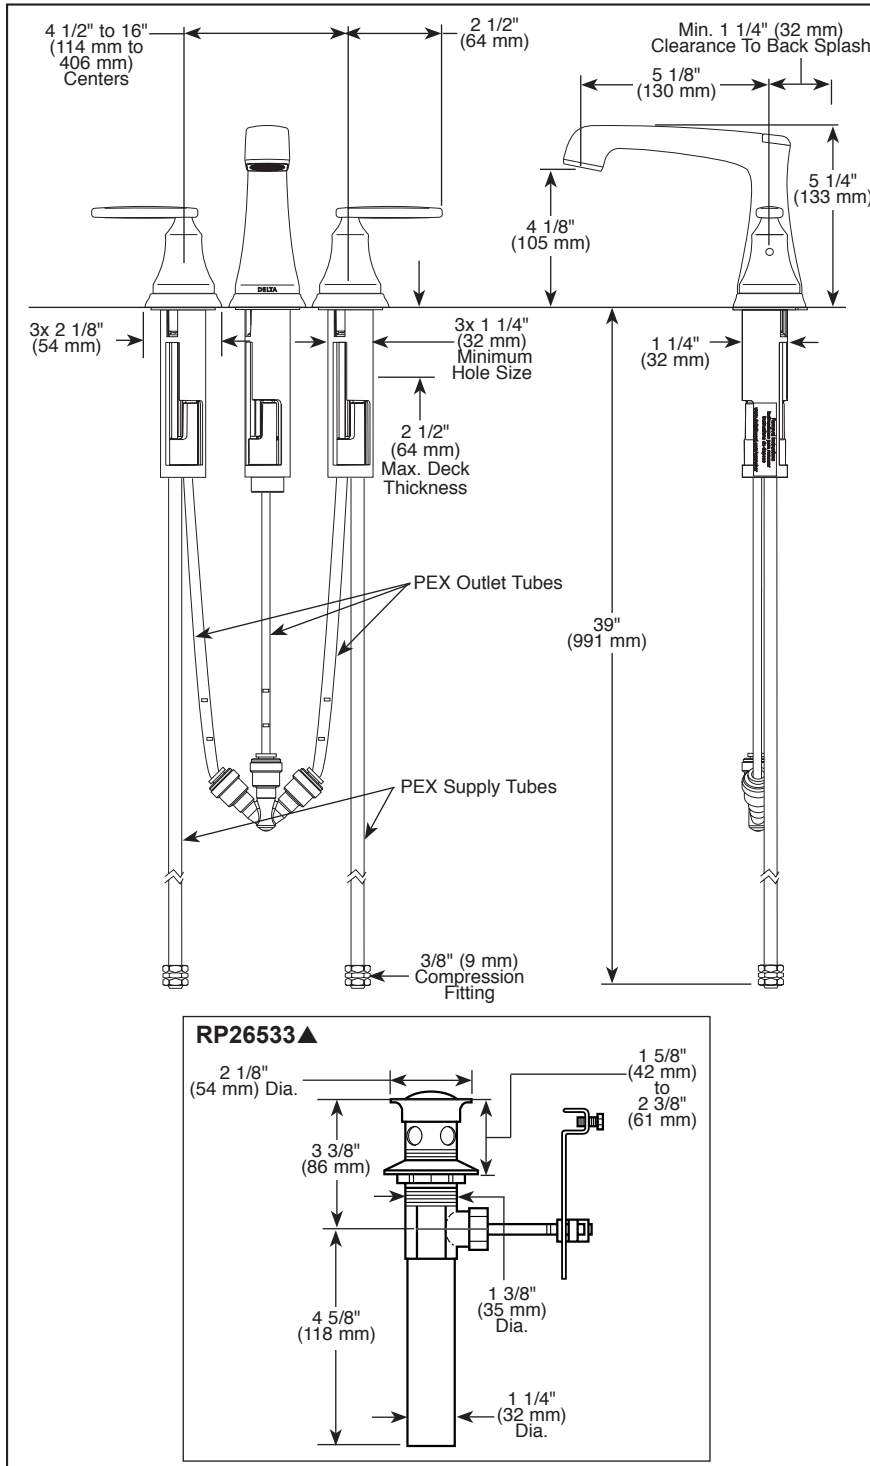

COMPLIES WITH:

- ASME A112.18.1 / CSA B125.1
- ASME A112.18.2 / CSA B125.2
- EPA WaterSense®
- ♿ ICC/ANSI A117.1 - Valve control only