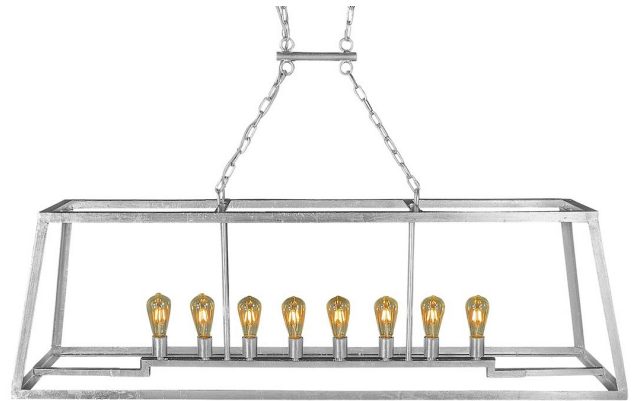

ELLAHOME

SKU#

CH54

Overall

60"L x 18"D x 18"H

Description

Sleek lines form an open frame to give this eight-light chandelier a chic yet simple appeal. Hang it over a dining table or in a living room to add a tasteful touch of glamour to your living space.

Materials

Wrought Iron

Watts per Socket/Item

40/320

Socket Type

E26

Finish Options

-  AB Antique Black
-  BB Bronzed Brass
-  DO Deep Ocean
-  DG Distressed Gray
-  FB Flat Black
-  GL Gold Leaf (+15%)
-  MB Metallic Bronze
-  MG Metallic Graphite
-  OW Oyster White
-  SL Silver Leaf (+15%)

Vegas Chandelier

Number of Lights

8

Voltage

120V

Canopy Shape

Round

Chain Included

6'

Cord

9' Silver

Canopy

1" h x 6" dia.

Weight

25 lb

Bulbs not included