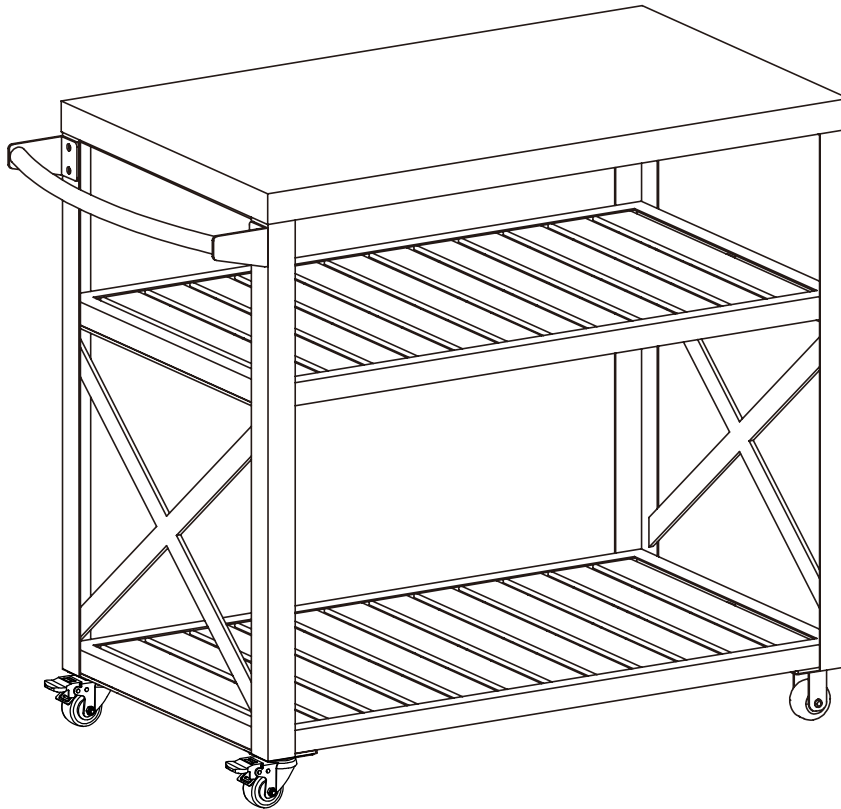

Installation & Assembly

OWNER'S MANUAL

Grill Cart

TABLE OF CONTENTS

ASSEMBLY GUIDE.....	02
USING YOUR PRODUCT.....	03

May 05, 2025

STEP 03#

Slide bottom shelf **C** into the frame. Use four (4) **[I]** bolts and four (4) **[K]** flat washers to attach each fixed wheel **Z** to side panel **E** and bottom shelf **C**.

Use four (4) **[I]** bolts and four (4) **[K]** flat washers to attach each universal wheel **V** to side panel **D** and bottom shelf **C**.

[I] x16

[K] x16

STEP 04#

Flip over the cart. Use two (2) **[J]** bolts and two (2) **[K]** flat washers to attach each end of handle **F** to side panel **D**.