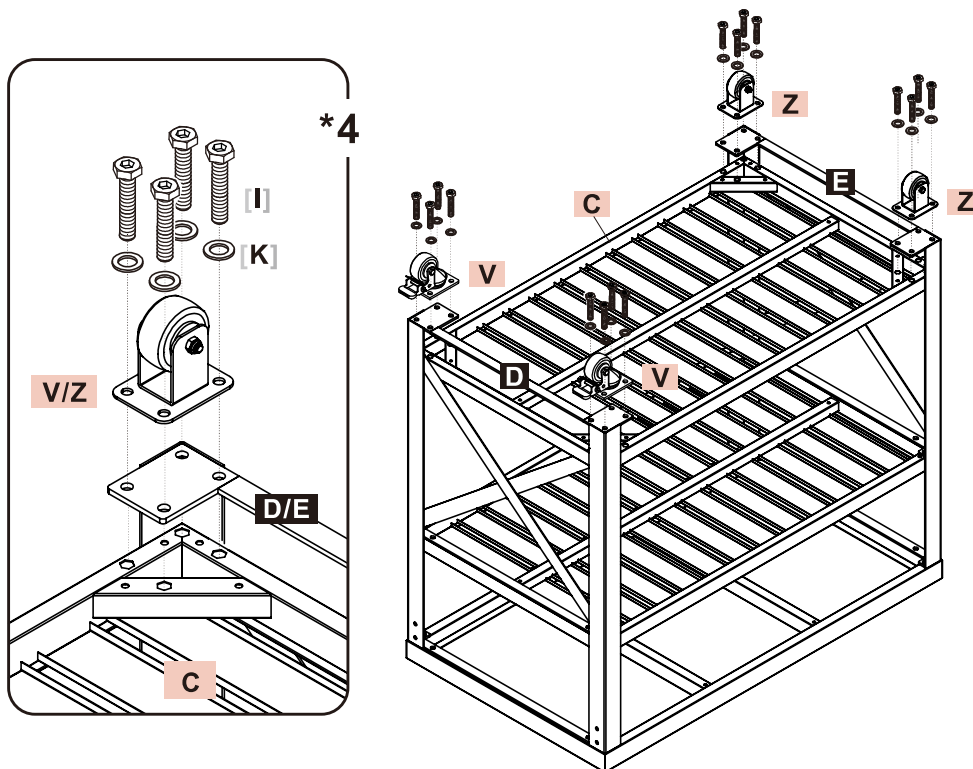

Installation & Assembly

OWNER'S MANUAL

Grill Cart

TABLE OF CONTENTS

ASSEMBLY GUIDE.....	02
USING YOUR PRODUCT.....	03

May 05, 2025

STEP 03#

Slide bottom shelf **C** into the frame. Use four (4) **[I]** bolts and four (4) **[K]** flat washers to attach each fixed wheel **Z** to side panel **E** and bottom shelf **C**.

Use four (4) **[I]** bolts and four (4) **[K]** flat washers to attach each universal wheel **V** to side panel **D** and bottom shelf **C**.

[I] x16

[K] x16

STEP 04#

Flip over the cart. Use two (2) **[J]** bolts and two (2) **[K]** flat washers to attach each end of handle **F** to side panel **D**.