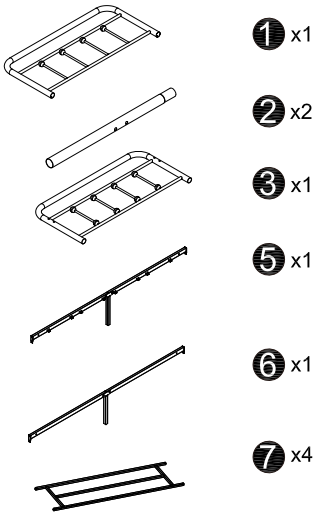

Bed Frame Installation Manual

#Number System

Easy assembly by following 1,2,3...

Componets

1 x1

2 x2

3 x1

5 x1

6 x1

7 x4

Screws & Tools

A		M8x50mm	x4
B		M6xØ8x22mm	x4
C		M6x15mm	x4
D		M6x25mm	x16
G		M6x30mm	x4
H		M8	x8
L		M4	x2

We believe you will absolutely love your Metal platform bed. But if for some reason you want to return the foundation, please contact us directly before you decide to return your product. Our customer service organization can answer most concerns and assist you with any questions you may have about your new foundation, please email us first. The item must be return within 30 days of delivery for a full refund. The item must be returned in good condition, in original box, with all original proof of purchase, parts and accessories.