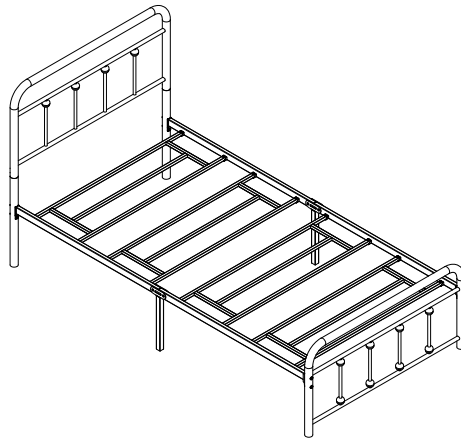

Bed Frame Installation Manual

#Number System

Easy assembly by following 1,2,3...

Componets

1 x1

2 x2

3 x1

5 x1

6 x1

7 x4

Screws & Tools

A		M8x50mm	x4
B		M6xØ8x22mm	x4
C		M6x15mm	x4
D		M6x25mm	x16
G		M6x30mm	x4
H		M8	x8
L		M4	x2

We believe you will absolutely love your Metal platform bed. But if for some reason you want to return the foundation, please contact us directly before you decide to return your product. Our customer service organization can answer most concerns and assist you with any questions you may have about your new foundation, please email us first. The item must be return within 30 days of delivery for a full refund. The item must be returned in good condition, in original box, with all original proof of purchase, parts and accessories.