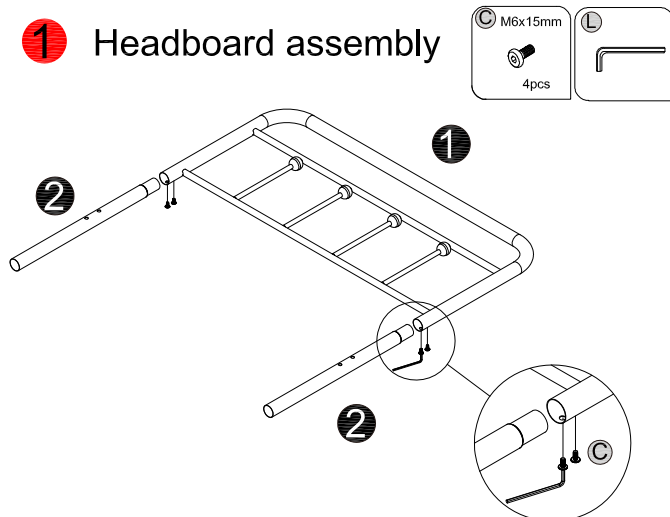

1 Headboard assembly