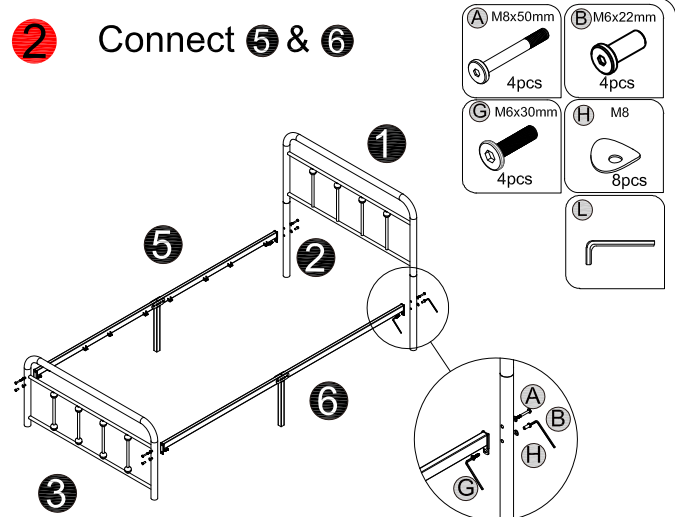

2 Connect 5 & 6