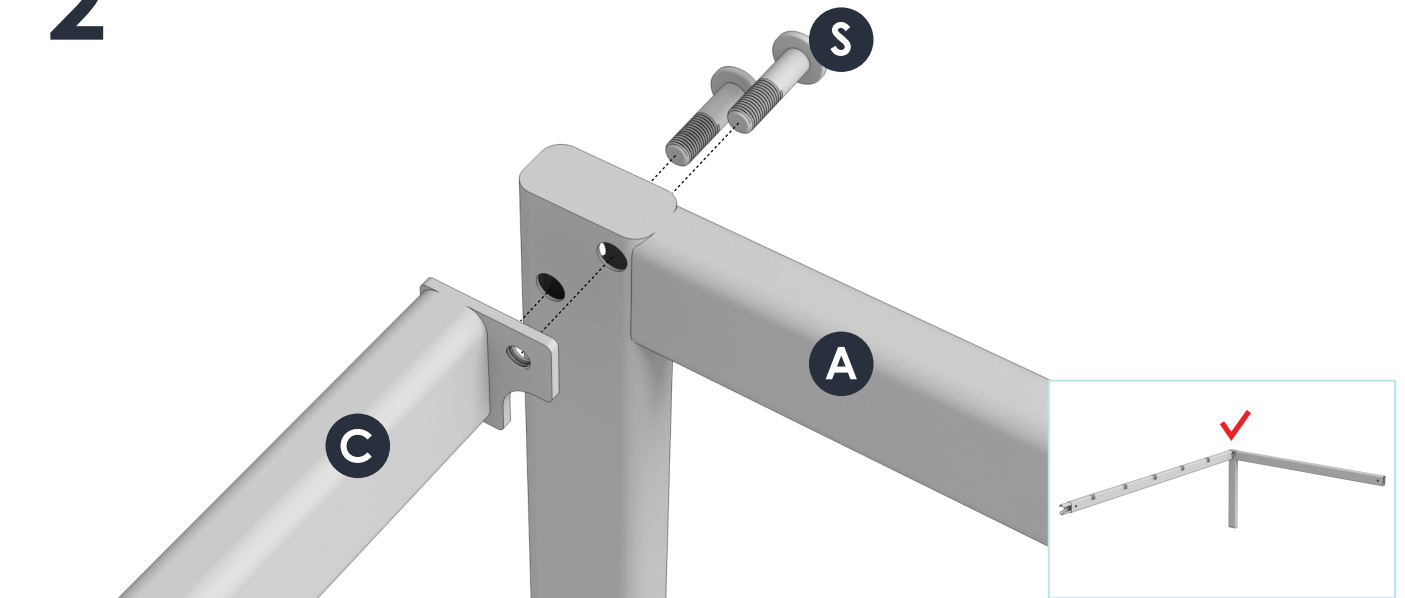

safe sourcing
practices

MATCH THE NUMBERS
- easy assembly by matching
numbered parts

metal platform bed : 14"

- Full, Queen, King, Cal King

1

2

3

4