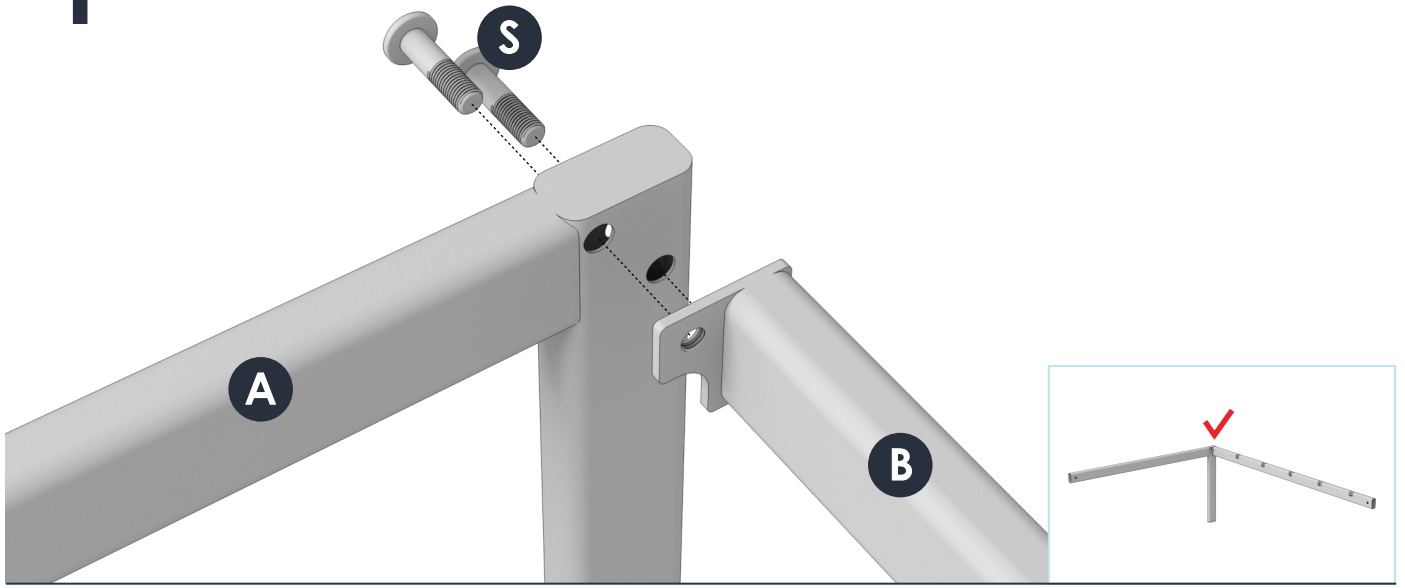

safe sourcing
practices

MATCH THE NUMBERS
- easy assembly by matching
numbered parts

metal platform bed : 14"

- Full, Queen, King, Cal King

1

2

3

4