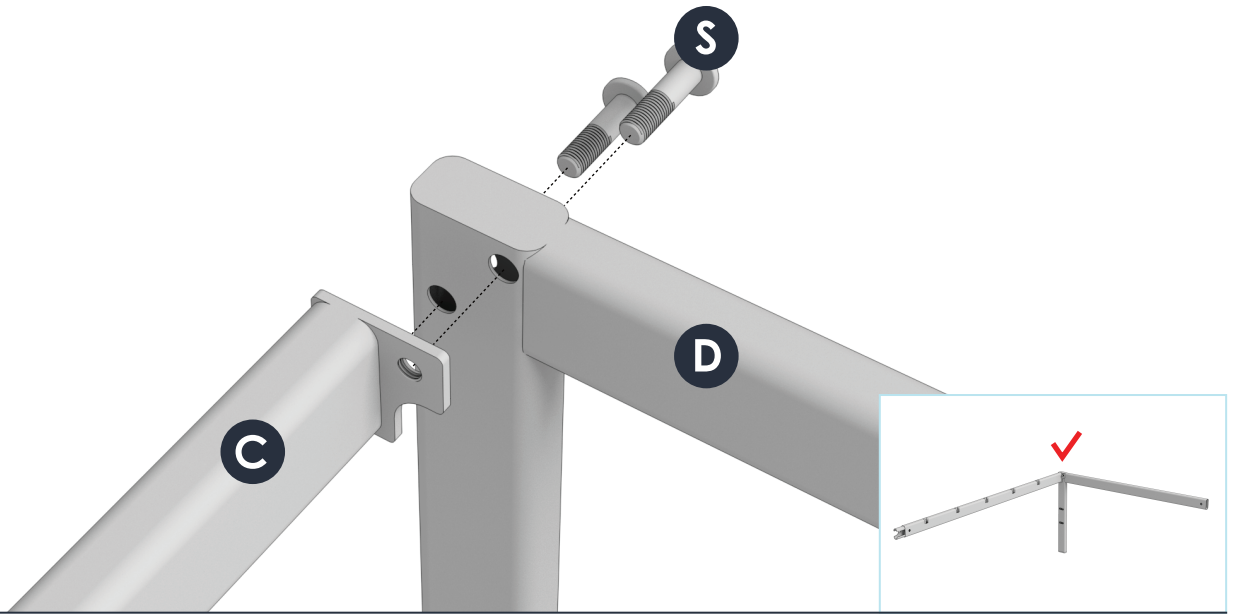

safe sourcing
practices

MATCH THE NUMBERS
- easy assembly by matching
numbered parts

metal platform bed : 14"

- Full, Queen, King, Cal King

1

2

3

4