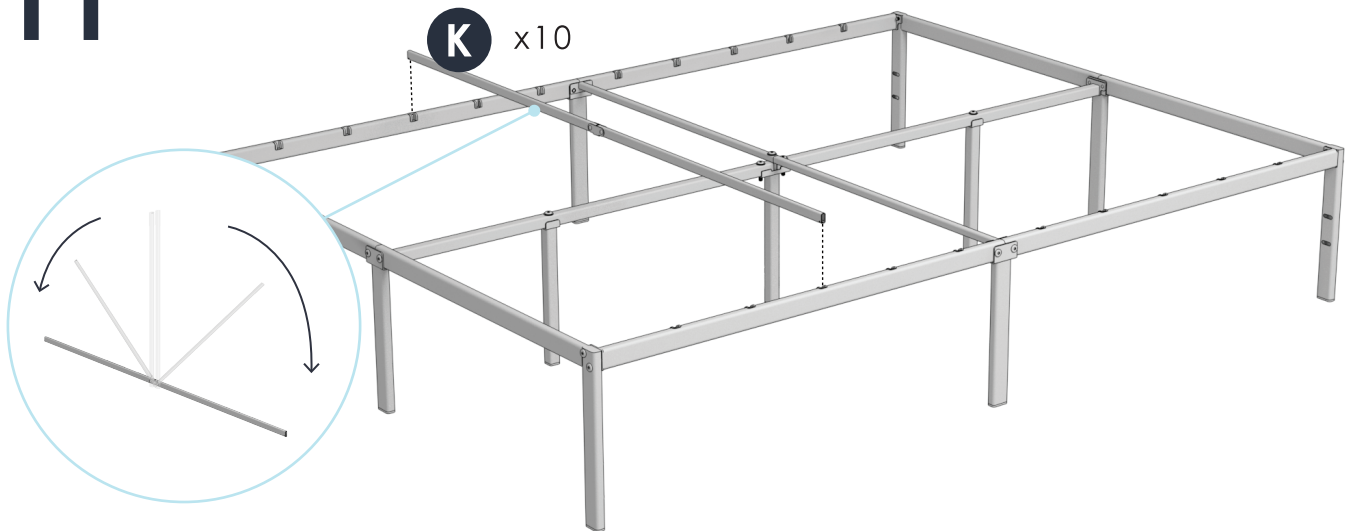

11

12

EN THIS PRODUCT REQUIRES ADULT ASSEMBLY

If any part is missing or if you have any questions regarding this product, please contact our customer service team by phone or email with this assembly manual open to the components list, ready to provide the model name and component number.

1-888-963-5569
support@mellow-home.com
MON-FRI 8:00 AM PST - 5:00 PM PST

RETURN POLICY

The item must be returned within 30 days of delivery for a full refund. All items (including accessories and components) must be returned in its original condition and carton, with original proof of purchase. For Amazon purchases, we ask that you process your return directly with Amazon according to their security guidelines. Please register your product on mellow-home.com/help/register for our 5-year limited warranty details.

WARNING

Remove mattress and all other objects while moving the assembled unit.

CHOKING HAZARD

Small parts.
Not intended for children.

PREVENT HAND INJURIES

Please use caution when assembling. Avoid placing fingers between frame structure while unfolding.