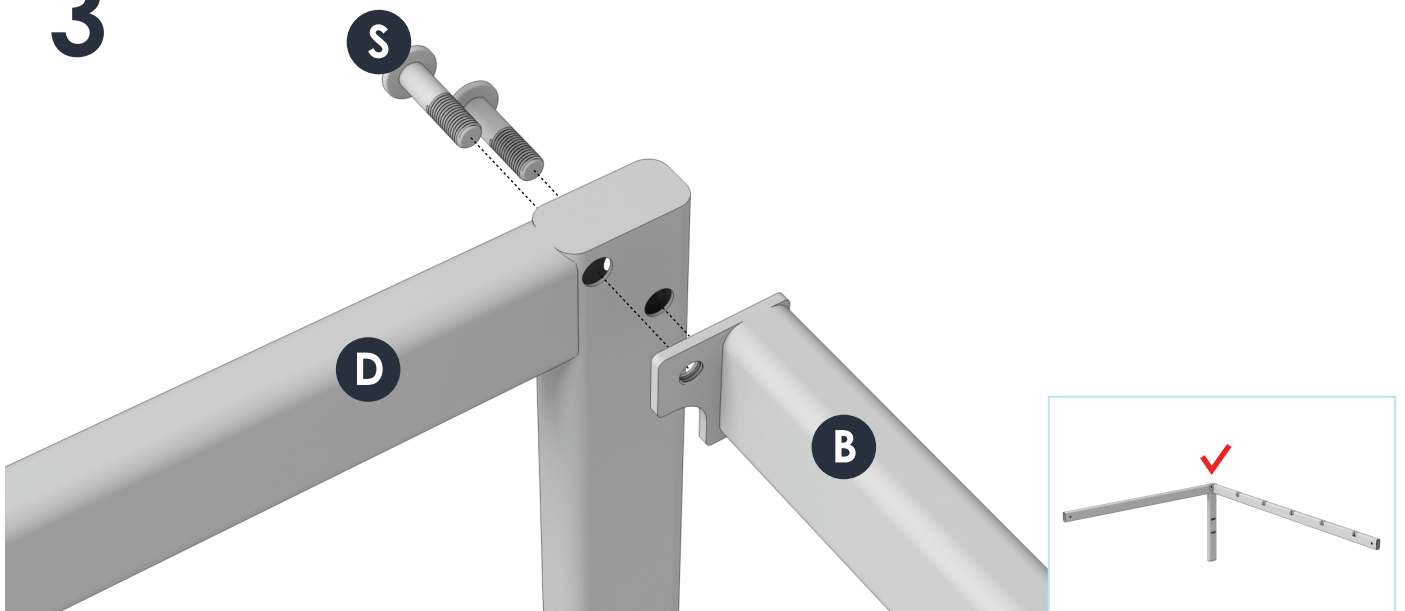

safe sourcing
practices

MATCH THE NUMBERS
- easy assembly by matching
numbered parts

metal platform bed : 14"

- Full, Queen, King, Cal King

1

2

3

4