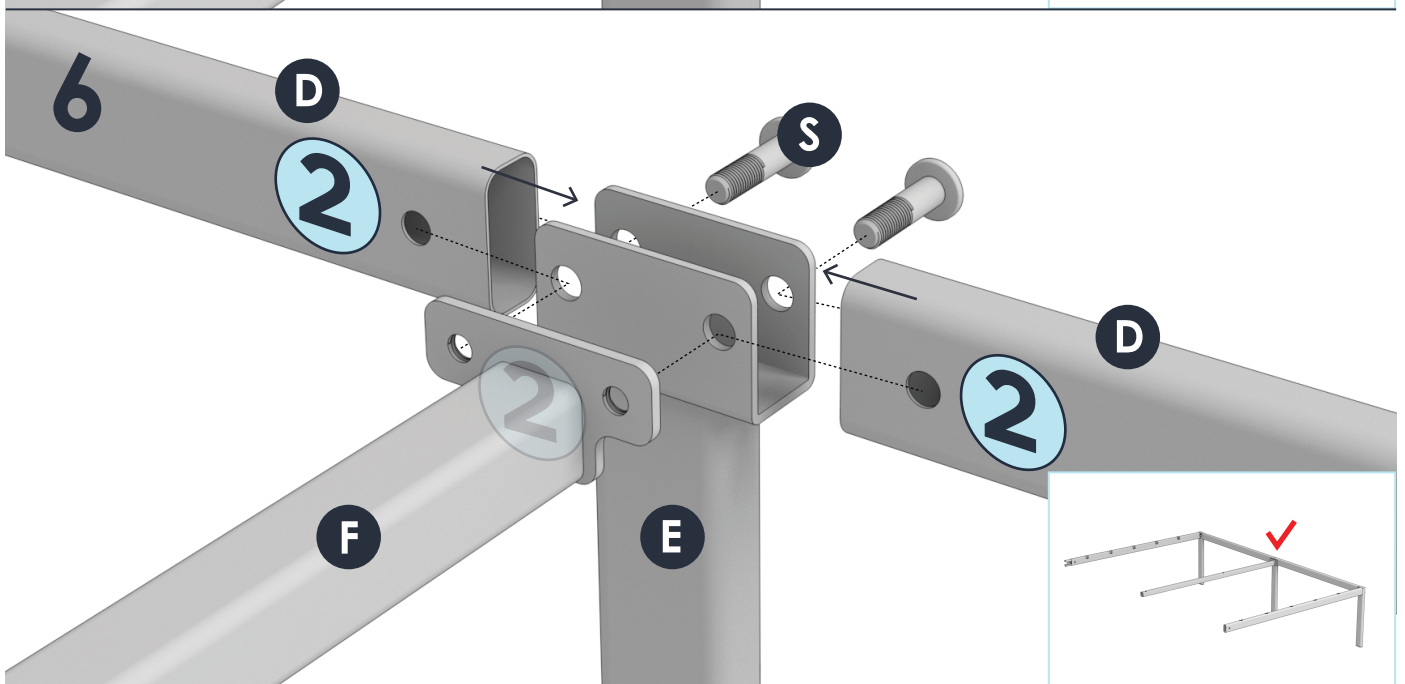

safe sourcing
practices

MATCH THE NUMBERS
- easy assembly by matching
numbered parts

metal platform bed : 14"

- Full, Queen, King, Cal King

1

2

3

4