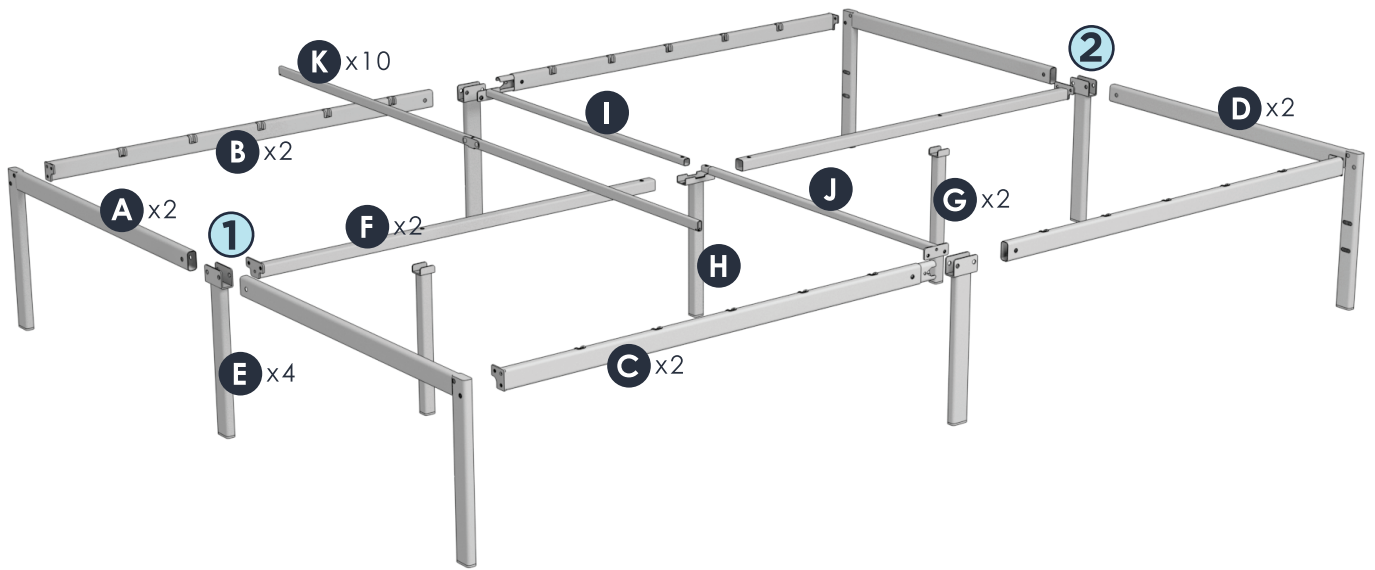

safe sourcing
practices

MATCH THE NUMBERS
- easy assembly by matching
numbered parts

metal platform bed : 14"

- Full, Queen, King, Cal King

1

2

3

4