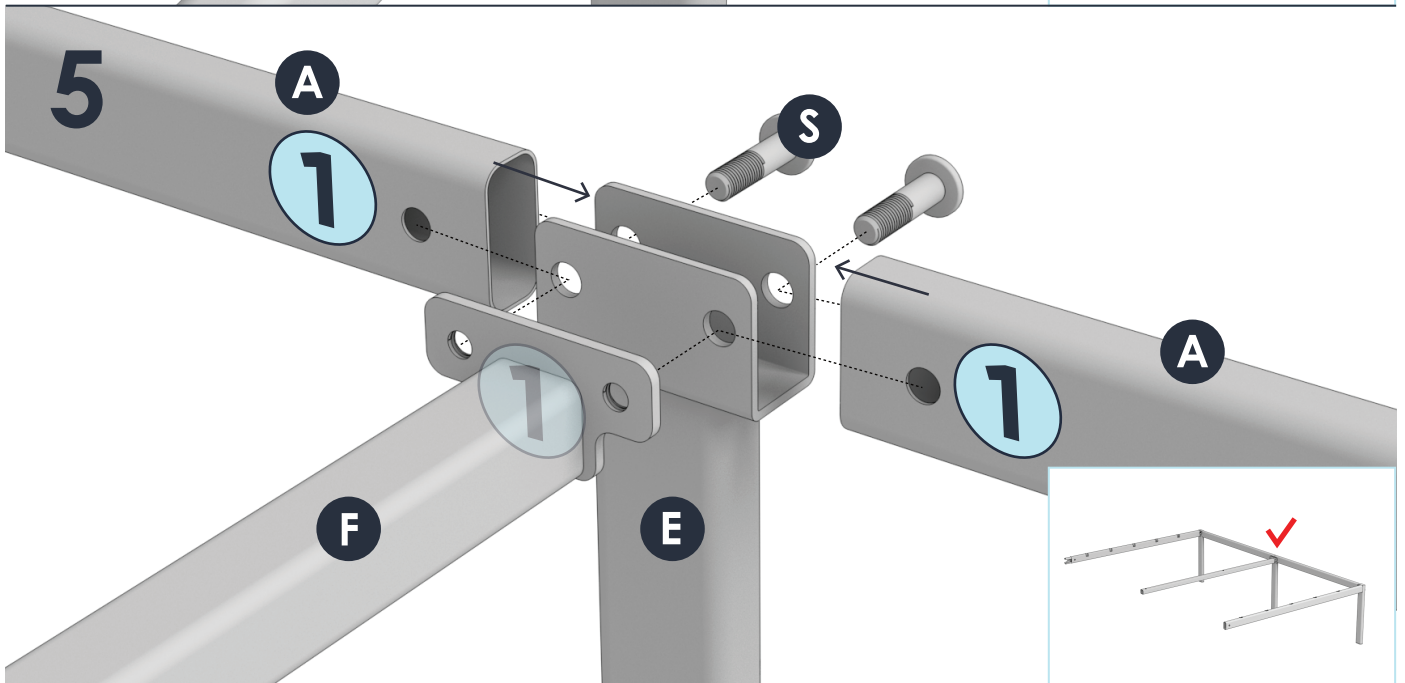

safe sourcing
practices

MATCH THE NUMBERS
- easy assembly by matching
numbered parts

metal platform bed : 14"

- Full, Queen, King, Cal King

1

2

3

4