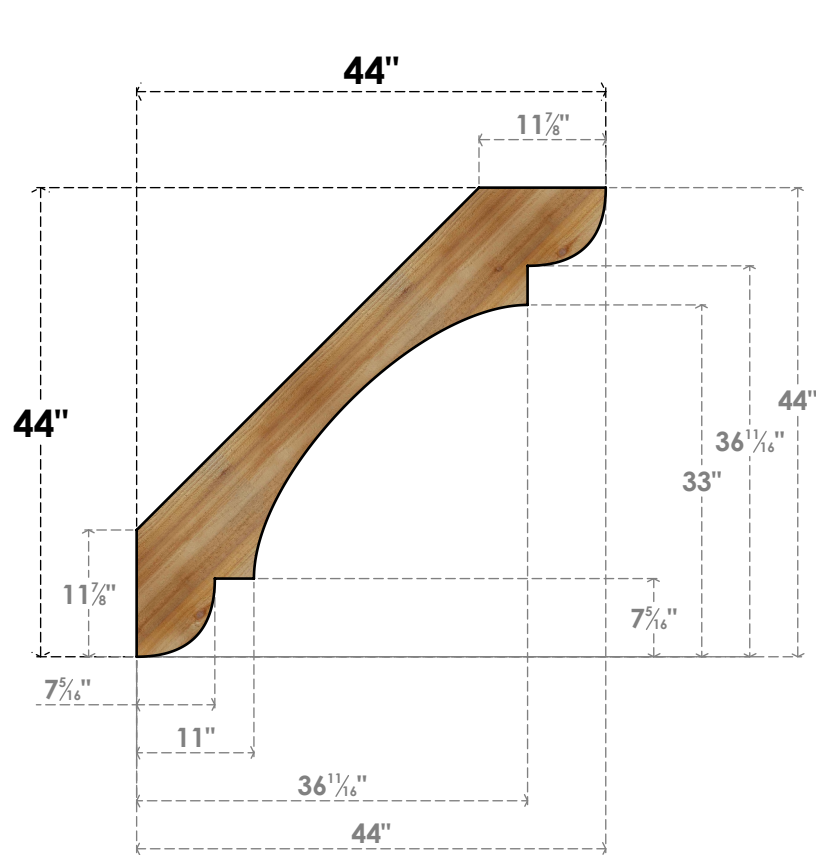

BRC06X44X44OLY00RWR

6"W X 44"D X 44"H OLYMPIC ROUGH SAWN BRACE, WESTERN RED CEDAR

SIDE

FRONT

EKENA MILLWORK
 2300 WEST MAIN ST.
 CLARKSVILLE, TX 75426
 TOLL FREE: 866-607-0453
 WWW.EKENAMILLWORK.COM

NOTES

1. INSTALLATION TO BE COMPLETED IN ACCORDANCE WITH MANUFACTURER'S SPECIFICATIONS.
2. DRAWING MAY NOT BE TO SCALE
3. THIS DRAWING IS INTENDED FOR DESIGN AND PLANNING PURPOSES ONLY.
4. ALL INFORMATION CONTAINED HEREIN WAS CURRENT AT THE TIME OF DEVELOPMENT BUT MUST BE REVIEWED AND APPROVED BY THE PRODUCT MANUFACTURER TO BE CONSIDERED ACCURATE.
5. PRODUCTS ARE NOT KILN DRIED. THIS ITEM IS UNIQUE AND WILL CONTAIN THE NATURAL VARIATIONS THAT THE WOOD SPECIES OFFERS. THIS MAY RESULT IN VARIATIONS UP TO 1/4"