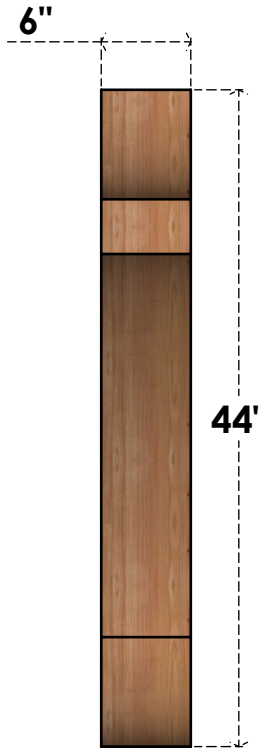

BRC06X44X44OLY00RWR

6"W X 44"D X 44"H OLYMPIC ROUGH SAWN BRACE, WESTERN RED CEDAR

SIDE

FRONT

EKENA MILLWORK
 2300 WEST MAIN ST.
 CLARKSVILLE, TX 75426
 TOLL FREE: 866-607-0453
 WWW.EKENAMILLWORK.COM

NOTES

1. INSTALLATION TO BE COMPLETED IN ACCORDANCE WITH MANUFACTURER'S SPECIFICATIONS.
2. DRAWING MAY NOT BE TO SCALE
3. THIS DRAWING IS INTENDED FOR DESIGN AND PLANNING PURPOSES ONLY.
4. ALL INFORMATION CONTAINED HEREIN WAS CURRENT AT THE TIME OF DEVELOPMENT BUT MUST BE REVIEWED AND APPROVED BY THE PRODUCT MANUFACTURER TO BE CONSIDERED ACCURATE.
5. PRODUCTS ARE NOT KILN DRIED. THIS ITEM IS UNIQUE AND WILL CONTAIN THE NATURAL VARIATIONS THAT THE WOOD SPECIES OFFERS. THIS MAY RESULT IN VARIATIONS UP TO 1/4"