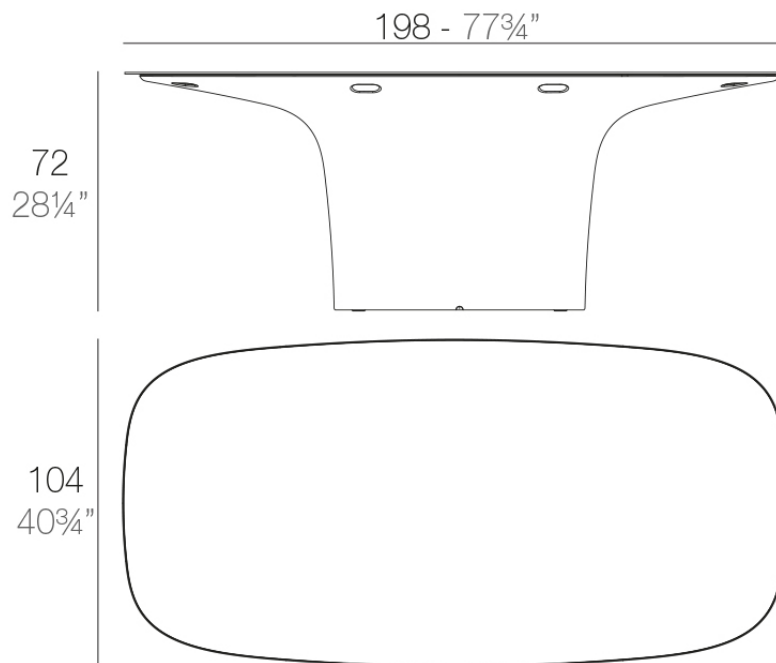

Products / Dining Tables / Ufo Table 200x100x72

Ufo table 200x100x72

by Ora İto

The UFO design furniture collection, designed by Ora İto for Vondom, results from “genetic mutation experiments” between the iconic languages of pagodas and UFOs. It is characterised by the **opposition of negative and positive shapes**.

Info

Description

Made of polyethylene resin by rotational moulding. 100% Recyclable. Item suitable for indoor and outdoor use. Available in different finishes.

Weight: 84.82 Kg

UFO Mesa
UFO Table

Finishes

finishes