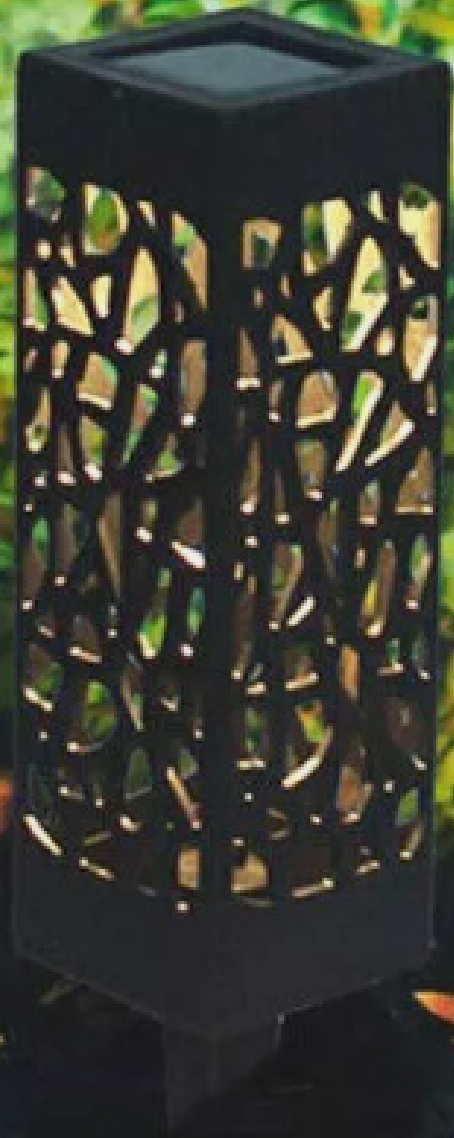

IP65 Waterproof

Heat Resistant

Cold Protection

# Hollow-Carved Design

Leave an elegant pattern  
on the garden floor

**Auto Charging**

Daytime for full charge

**Auto Working**

Light up to 10 hours

**Remove the lamp head**

**Open switch button**

**Replace the lamp head**

**Remove the base**

**Unplug the ground chuck**

**Put the chuck into the bottom**

**Put the base back into the lampshade**

**Plug it into your courtyard**