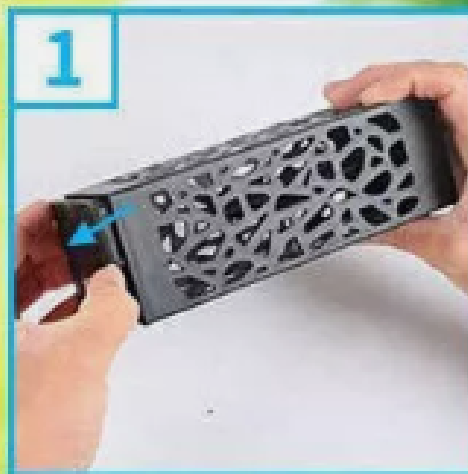

# Hollow-Carved Design

Leave an elegant pattern  
on the garden floor

**Auto Charging**

Daytime for full charge

**Auto Working**

Light up to 10 hours

**Remove the lamp head**

**Open switch button**

**Replace the lamp head**

**Remove the base**

**Unplug the ground chuck**

**Put the chuck into the bottom**

**Put the base back into the lampshade**

**Plug it into your courtyard**