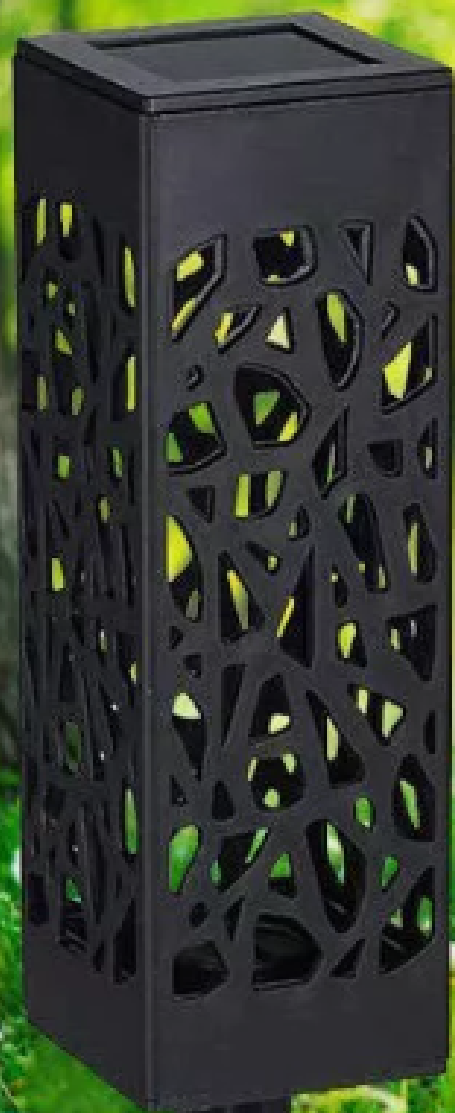

IP65 Waterproof

Heat Resistant

Cold Protection

# Hollow-Carved Design

Leave an elegant pattern  
on the garden floor

**Auto Charging**

Daytime for full charge

**Auto Working**

Light up to 10 hours

**Remove the lamp head**

**Open switch button**

**Replace the lamp head**

**Remove the base**

**Unplug the ground chuck**

**Put the chuck into the bottom**

**Put the base back into the lampshade**

**Plug it into your courtyard**