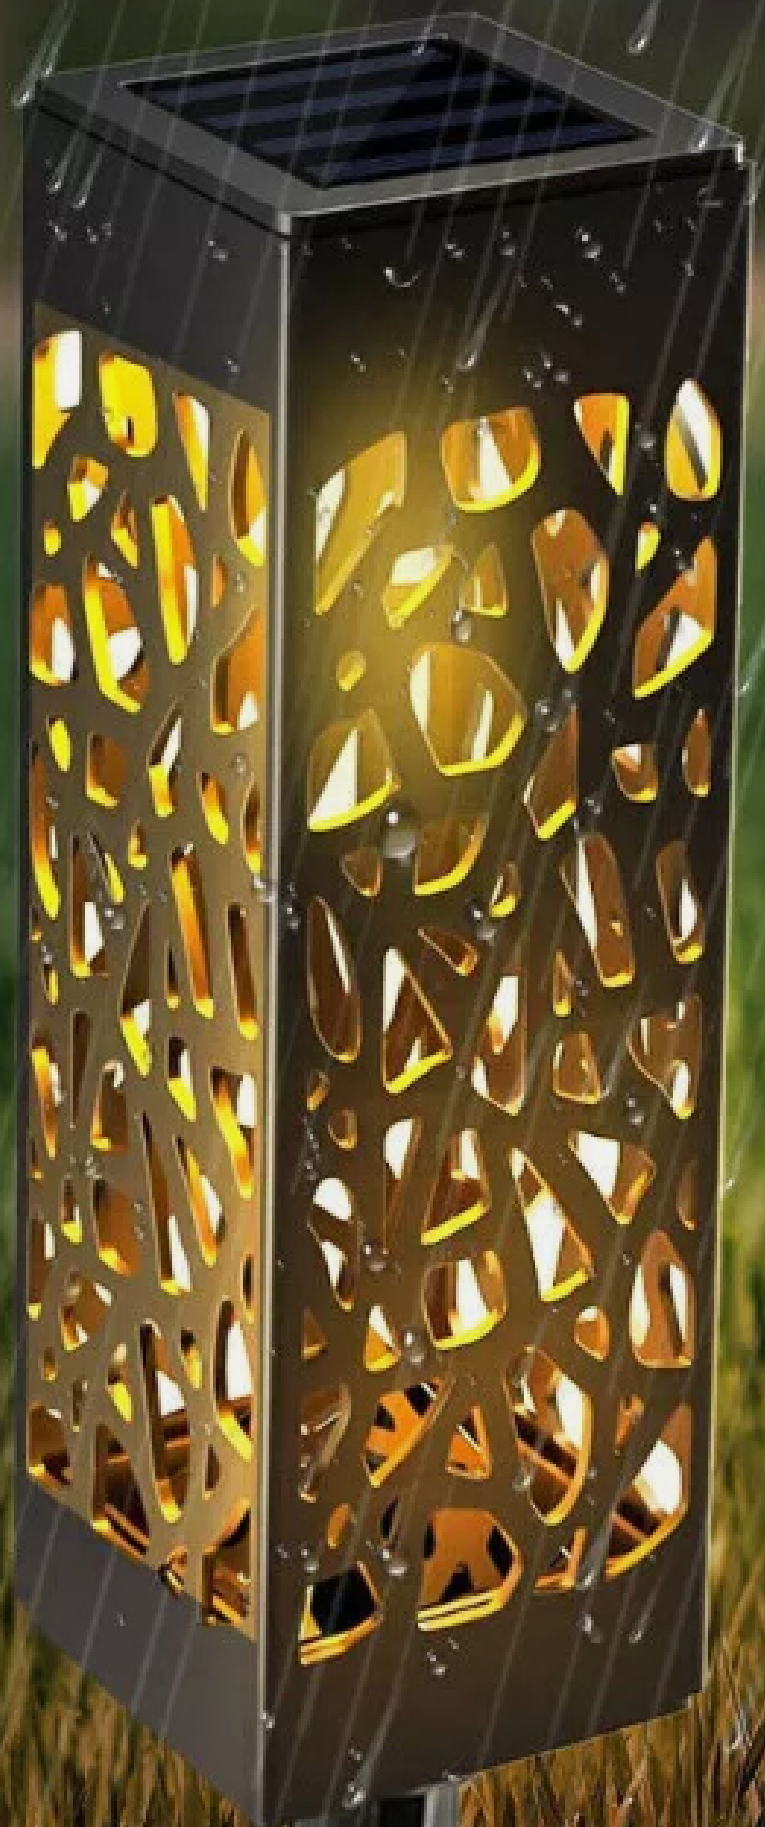

IP65 Waterproof

Heat Resistant

Cold Protection

# Hollow-Carved Design

Leave an elegant pattern  
on the garden floor

**Auto Charging**

Daytime for full charge

**Auto Working**

Light up to 10 hours

**Remove the lamp head**

**Open switch button**

**Replace the lamp head**

**Remove the base**

**Unplug the ground chuck**

**Put the chuck into the bottom**

**Put the base back into the lampshade**

**Plug it into your courtyard**