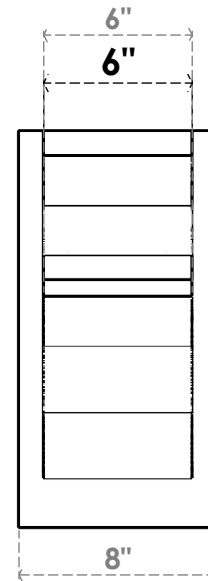

ITEM NUMBER: OUTUROC060X080X16000X16000X060X020X060FST04RCPR

6"W TOP X 8"W BACK X 16"D X 16"H X 6"T TOP X 2"T BACK TIMBERTHANE ROUGH CEDAR FUNSTON FAUX WOOD OPEN OUTLOOKER, TRADITIONAL TOP AND BLOCK BACK, 6"W CLOSED BRACE, PRIMED TAN

SIDE PROFILE

FRONT PROFILE

ISOMETRIC

GENERATED DATE : 07/06/2023

EKENA MILLWORK
2300 WEST MAIN ST.
CLARKSVILLE, TX 75426
TOLL FREE: 866-607-0453
WWW.EKENAMILLWORK.COM

NOTES

1. INSTALLATION TO BE COMPLETED IN ACCORDANCE WITH MANUFACTURER'S SPECIFICATIONS.
2. DRAWING MAY NOT BE TO SCALE
3. THIS DRAWING IS INTENDED FOR DESIGN AND PLANNING PURPOSES ONLY.
4. ALL INFORMATION CONTAINED HEREIN WAS CURRENT AT THE TIME OF DEVELOPMENT BUT MUST BE REVIEWED AND APPROVED BY THE PRODUCT MANUFACTURER TO BE CONSIDERED ACCURATE.
5. TIMBERTHANE ARCHITECTURAL PRODUCTS ARE MADE FROM HIGH DENSITY URETHANE AND COME FACTORY PRIMED