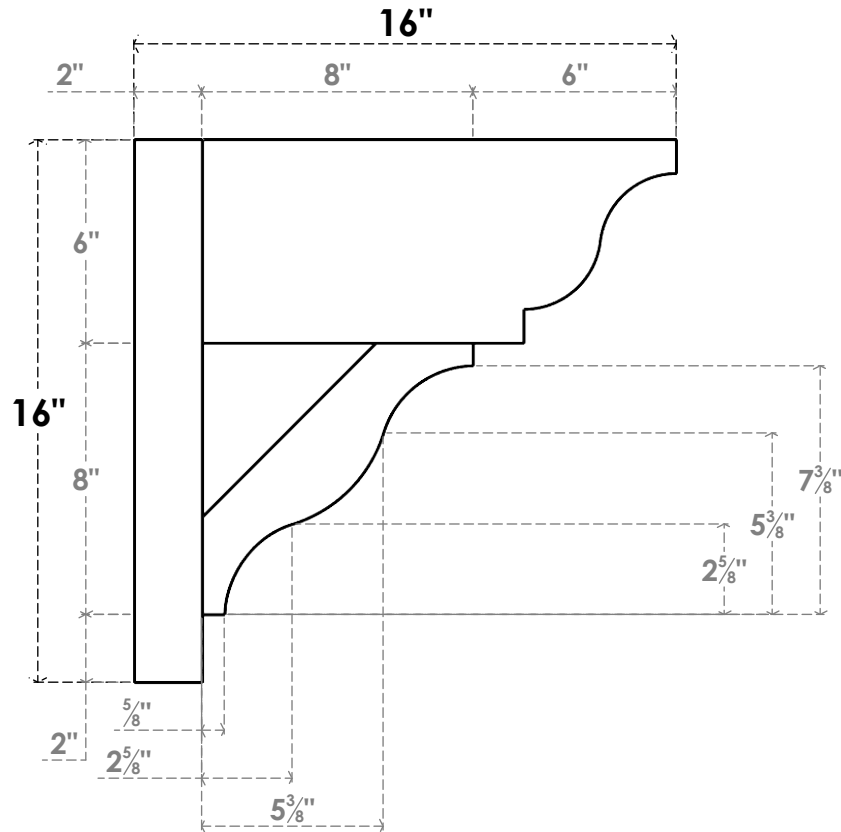

ITEM NUMBER: OUTUROC060X080X16000X16000X060X020X060FST04RCPR

6"W TOP X 8"W BACK X 16"D X 16"H X 6"T TOP X 2"T BACK TIMBERTHANE ROUGH CEDAR FUNSTON FAUX WOOD OPEN OUTLOOKER, TRADITIONAL TOP AND BLOCK BACK, 6"W CLOSED BRACE, PRIMED TAN

SIDE PROFILE

FRONT PROFILE

ISOMETRIC

GENERATED DATE : 07/06/2023

EKENA MILLWORK
2300 WEST MAIN ST.
CLARKSVILLE, TX 75426
TOLL FREE: 866-607-0453
WWW.EKENAMILLWORK.COM

NOTES

1. INSTALLATION TO BE COMPLETED IN ACCORDANCE WITH MANUFACTURER'S SPECIFICATIONS.
2. DRAWING MAY NOT BE TO SCALE
3. THIS DRAWING IS INTENDED FOR DESIGN AND PLANNING PURPOSES ONLY.
4. ALL INFORMATION CONTAINED HEREIN WAS CURRENT AT THE TIME OF DEVELOPMENT BUT MUST BE REVIEWED AND APPROVED BY THE PRODUCT MANUFACTURER TO BE CONSIDERED ACCURATE.
5. TIMBERTHANE ARCHITECTURAL PRODUCTS ARE MADE FROM HIGH DENSITY URETHANE AND COME FACTORY PRIMED