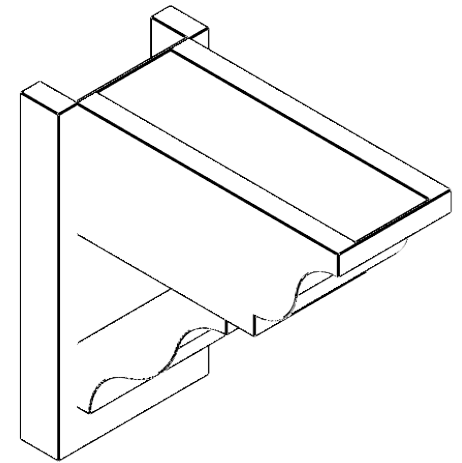

ITEM NUMBER: OUTUROC060X080X16000X16000X060X020X060FST04RCPR

6"W TOP X 8"W BACK X 16"D X 16"H X 6"T TOP X 2"T BACK TIMBERTHANE ROUGH CEDAR FUNSTON FAUX WOOD OPEN OUTLOOKER, TRADITIONAL TOP AND BLOCK BACK, 6"W CLOSED BRACE, PRIMED TAN

SIDE PROFILE

FRONT PROFILE

ISOMETRIC

GENERATED DATE : 07/06/2023

EKENA MILLWORK
2300 WEST MAIN ST.
CLARKSVILLE, TX 75426
TOLL FREE: 866-607-0453
WWW.EKENAMILLWORK.COM

NOTES

1. INSTALLATION TO BE COMPLETED IN ACCORDANCE WITH MANUFACTURER'S SPECIFICATIONS.
2. DRAWING MAY NOT BE TO SCALE
3. THIS DRAWING IS INTENDED FOR DESIGN AND PLANNING PURPOSES ONLY.
4. ALL INFORMATION CONTAINED HEREIN WAS CURRENT AT THE TIME OF DEVELOPMENT BUT MUST BE REVIEWED AND APPROVED BY THE PRODUCT MANUFACTURER TO BE CONSIDERED ACCURATE.
5. TIMBERTHANE ARCHITECTURAL PRODUCTS ARE MADE FROM HIGH DENSITY URETHANE AND COME FACTORY PRIMED