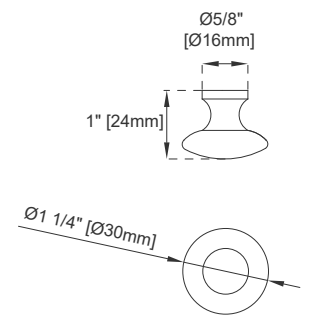

60"D VANITY

Features and Materials

Solids: BKO/BNM/B W/SC/SGR/UGR/VBL-Yellow Poplar;
SBR-Para Wood and Yellow Poplar
Veneers: BNM-Birch; SBR-Para Wood
Panels: Plywood
Installation Type: Floor Standing
Number of Basins: Two
Vanity Top Included: NO, Optional 3cm Tops Available with Sinks
Optional Wooden Backsplash
Basins Included: NO
Overflow: Yes, Front Facing
Number of Doors: Two
Number of Drawers: Four
Number of Tip Outs: Two
Assembly Type: Installation of Optional 3cm Top with Sink
Drawer Box Material and Construction: 12mm Plywood/English Dovetail Joinery
Hardware Material and Finish: Zinc Alloy in Satin Nickel Color
Fits Drain Hole Size: 1 3/4"
Full Extension, Soft Close Glides
European Soft Close Hinges
Aluminum Laminate Drawer Liners
Adjustable Levelers

Dimension

Width: 59-3/4"
Depth: 22-7/8"
Height: 32-5/8"
Rough-In Height: 21-1/2"

60"D VANITY

Top View

Knob

Front View

60"D VANITY

Side View

Back View