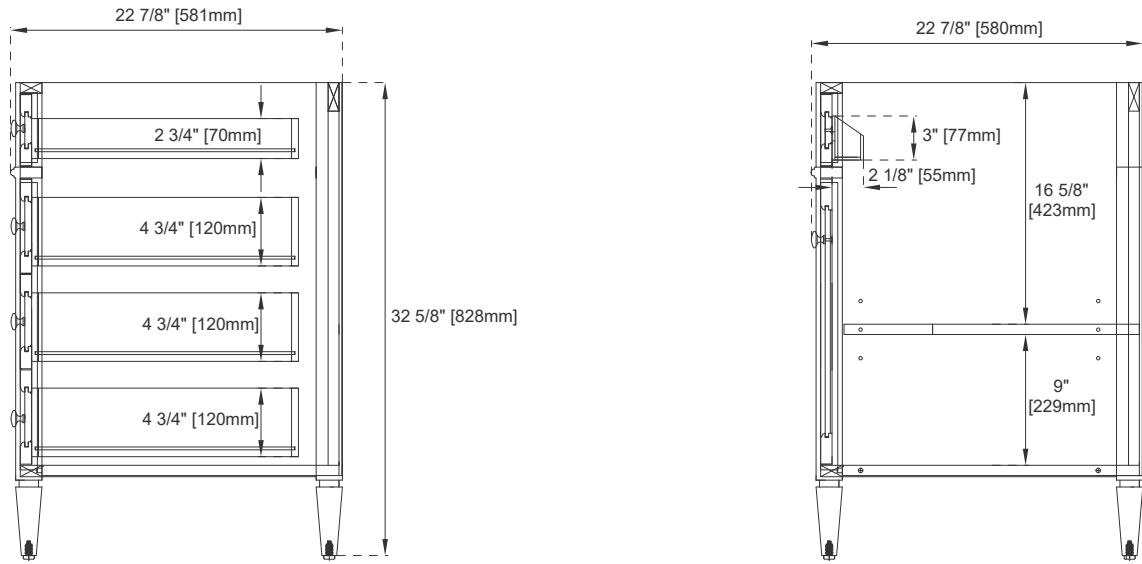

60"D VANITY

Features and Materials

Solids: BKO/BNM/B W/SC/SGR/UGR/VBL-Yellow Poplar;
SBR-Para Wood and Yellow Poplar
Veneers: BNM-Birch; SBR-Para Wood
Panels: Plywood
Installation Type: Floor Standing
Number of Basins: Two
Vanity Top Included: NO, Optional 3cm Tops Available with Sinks
Optional Wooden Backsplash
Basins Included: NO
Overflow: Yes, Front Facing
Number of Doors: Two
Number of Drawers: Four
Number of Tip Outs: Two
Assembly Type: Installation of Optional 3cm Top with Sink
Drawer Box Material and Construction: 12mm Plywood/English Dovetail Joinery
Hardware Material and Finish: Zinc Alloy in Satin Nickel Color
Fits Drain Hole Size: 1 3/4"
Full Extension, Soft Close Glides
European Soft Close Hinges
Aluminum Laminate Drawer Liners
Adjustable Levelers

Dimension

Width: 59-3/4"
Depth: 22-7/8"
Height: 32-5/8"
Rough-In Height: 21-1/2"

60"D VANITY

Top View

Knob

Front View

60"D VANITY

Side View

Back View