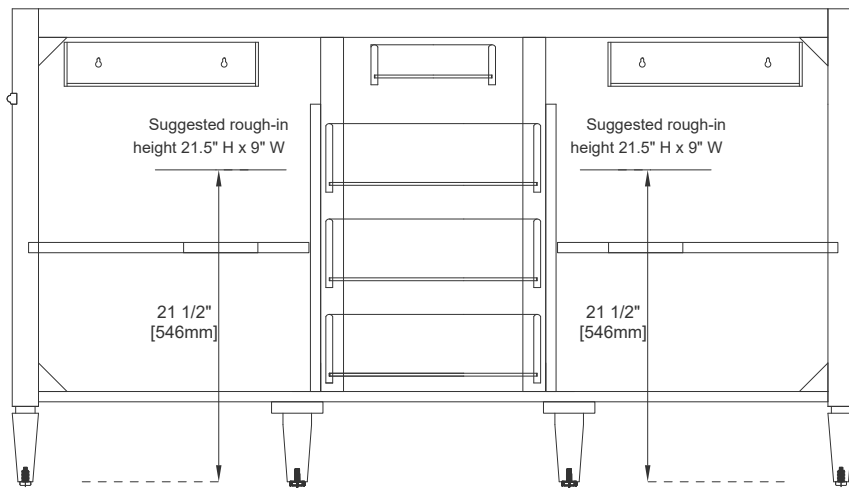

60"D VANITY

Features and Materials

Solids: BKO/BNM/B W/SC/SGR/UGR/VBL-Yellow Poplar;
SBR-Para Wood and Yellow Poplar
Veneers: BNM-Birch; SBR-Para Wood
Panels: Plywood
Installation Type: Floor Standing
Number of Basins: Two
Vanity Top Included: NO, Optional 3cm Tops Available with Sinks
Optional Wooden Backsplash
Basins Included: NO
Overflow: Yes, Front Facing
Number of Doors: Two
Number of Drawers: Four
Number of Tip Outs: Two
Assembly Type: Installation of Optional 3cm Top with Sink
Drawer Box Material and Construction: 12mm Plywood/English Dovetail Joinery
Hardware Material and Finish: Zinc Alloy in Satin Nickel Color
Fits Drain Hole Size: 1 3/4"
Full Extension, Soft Close Glides
European Soft Close Hinges
Aluminum Laminate Drawer Liners
Adjustable Levelers

Dimension

Width: 59-3/4"
Depth: 22-7/8"
Height: 32-5/8"
Rough-In Height: 21-1/2"

60"D VANITY

Top View

Knob

Front View

60"D VANITY

Side View

Back View