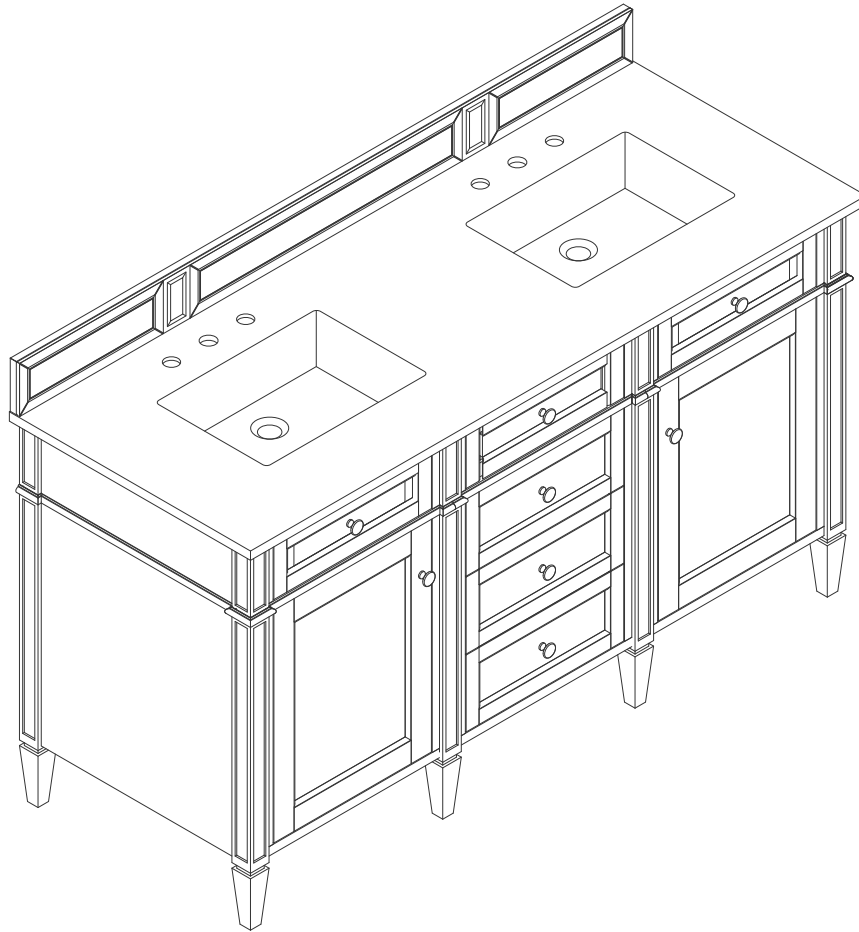

60"D VANITY

Features and Materials

Solids: BKO/BNM/B W/SC/SGR/UGR/VBL-Yellow Poplar;
SBR-Para Wood and Yellow Poplar
Veneers: BNM-Birch; SBR-Para Wood
Panels: Plywood
Installation Type: Floor Standing
Number of Basins: Two
Vanity Top Included: NO, Optional 3cm Tops Available with Sinks
Optional Wooden Backsplash
Basins Included: NO
Overflow: Yes, Front Facing
Number of Doors: Two
Number of Drawers: Four
Number of Tip Outs: Two
Assembly Type: Installation of Optional 3cm Top with Sink
Drawer Box Material and Construction: 12mm Plywood/English Dovetail Joinery
Hardware Material and Finish: Zinc Alloy in Satin Nickel Color
Fits Drain Hole Size: 1 3/4"
Full Extension, Soft Close Glides
European Soft Close Hinges
Aluminum Laminate Drawer Liners
Adjustable Levelers

Dimension

Width: 59-3/4"
Depth: 22-7/8"
Height: 32-5/8"
Rough-In Height: 21-1/2"

60"D VANITY

Top View

Knob

Front View

60"D VANITY

Side View

Back View