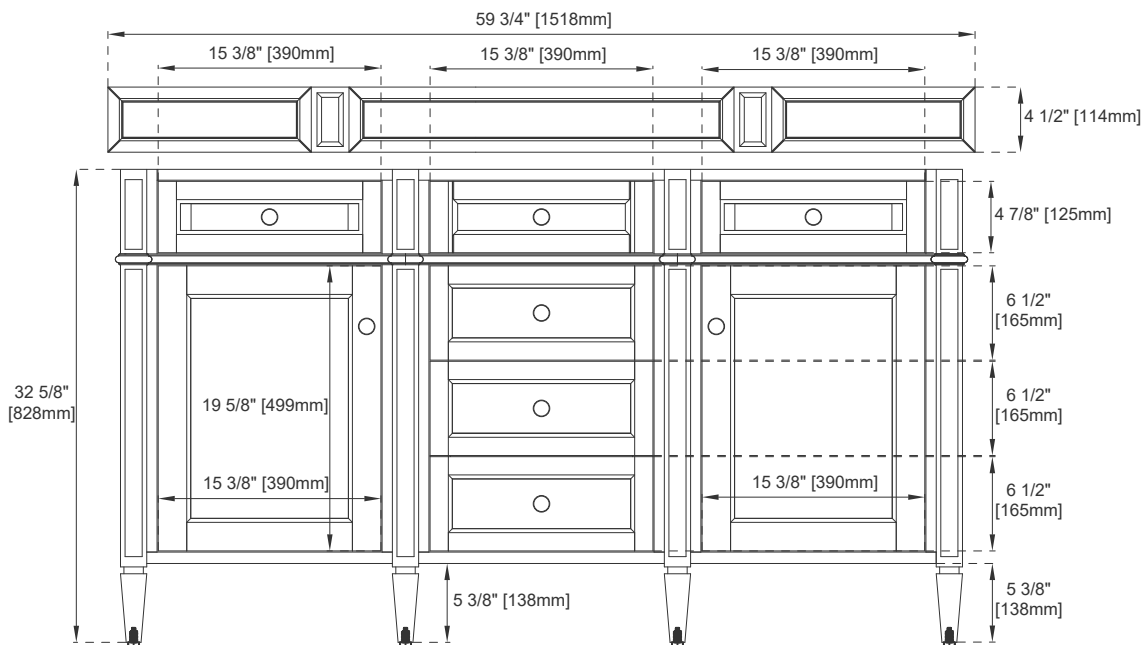

60"D VANITY

Features and Materials

Solids: BKO/BNM/B W/SC/SGR/UGR/VBL-Yellow Poplar;
SBR-Para Wood and Yellow Poplar
Veneers: BNM-Birch; SBR-Para Wood
Panels: Plywood
Installation Type: Floor Standing
Number of Basins: Two
Vanity Top Included: NO, Optional 3cm Tops Available with Sinks
Optional Wooden Backsplash
Basins Included: NO
Overflow: Yes, Front Facing
Number of Doors: Two
Number of Drawers: Four
Number of Tip Outs: Two
Assembly Type: Installation of Optional 3cm Top with Sink
Drawer Box Material and Construction: 12mm Plywood/English Dovetail Joinery
Hardware Material and Finish: Zinc Alloy in Satin Nickel Color
Fits Drain Hole Size: 1 3/4"
Full Extension, Soft Close Glides
European Soft Close Hinges
Aluminum Laminate Drawer Liners
Adjustable Levelers

Dimension

Width: 59-3/4"
Depth: 22-7/8"
Height: 32-5/8"
Rough-In Height: 21-1/2"

60"D VANITY

Top View

Knob

Front View

60"D VANITY

Side View

Back View