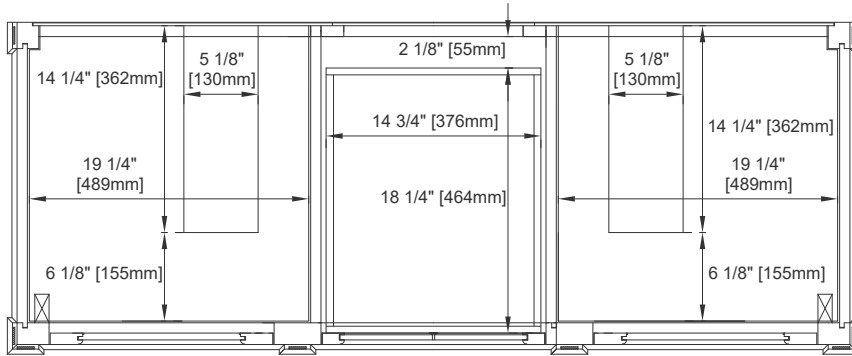

60"D VANITY

Features and Materials

Solids: BKO/BNM/B W/SC/SGR/UGR/VBL-Yellow Poplar;
SBR-Para Wood and Yellow Poplar
Veneers: BNM-Birch; SBR-Para Wood
Panels: Plywood
Installation Type: Floor Standing
Number of Basins: Two
Vanity Top Included: NO, Optional 3cm Tops Available with Sinks
Optional Wooden Backsplash
Basins Included: NO
Overflow: Yes, Front Facing
Number of Doors: Two
Number of Drawers: Four
Number of Tip Outs: Two
Assembly Type: Installation of Optional 3cm Top with Sink
Drawer Box Material and Construction: 12mm Plywood/English Dovetail Joinery
Hardware Material and Finish: Zinc Alloy in Satin Nickel Color
Fits Drain Hole Size: 1 3/4"
Full Extension, Soft Close Glides
European Soft Close Hinges
Aluminum Laminate Drawer Liners
Adjustable Levelers

Dimension

Width: 59-3/4"
Depth: 22-7/8"
Height: 32-5/8"
Rough-In Height: 21-1/2"

60"D VANITY

Top View

Knob

Front View

60"D VANITY

Side View