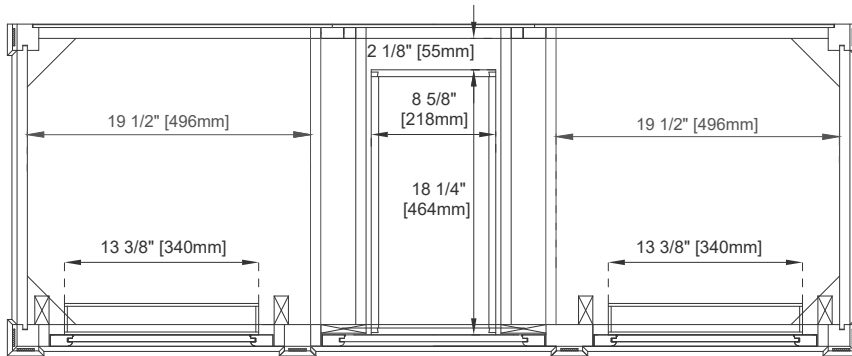

60"D VANITY

Features and Materials

Solids: BKO/BNM/B W/SC/SGR/UGR/VBL-Yellow Poplar;
SBR-Para Wood and Yellow Poplar
Veneers: BNM-Birch; SBR-Para Wood
Panels: Plywood
Installation Type: Floor Standing
Number of Basins: Two
Vanity Top Included: NO, Optional 3cm Tops Available with Sinks
Optional Wooden Backsplash
Basins Included: NO
Overflow: Yes, Front Facing
Number of Doors: Two
Number of Drawers: Four
Number of Tip Outs: Two
Assembly Type: Installation of Optional 3cm Top with Sink
Drawer Box Material and Construction: 12mm Plywood/English Dovetail Joinery
Hardware Material and Finish: Zinc Alloy in Satin Nickel Color
Fits Drain Hole Size: 1 3/4"
Full Extension, Soft Close Glides
European Soft Close Hinges
Aluminum Laminate Drawer Liners
Adjustable Levelers

Dimension

Width: 59-3/4"
Depth: 22-7/8"
Height: 32-5/8"
Rough-In Height: 21-1/2"

60"D VANITY

Top View

Knob

Front View

60"D VANITY

Side View