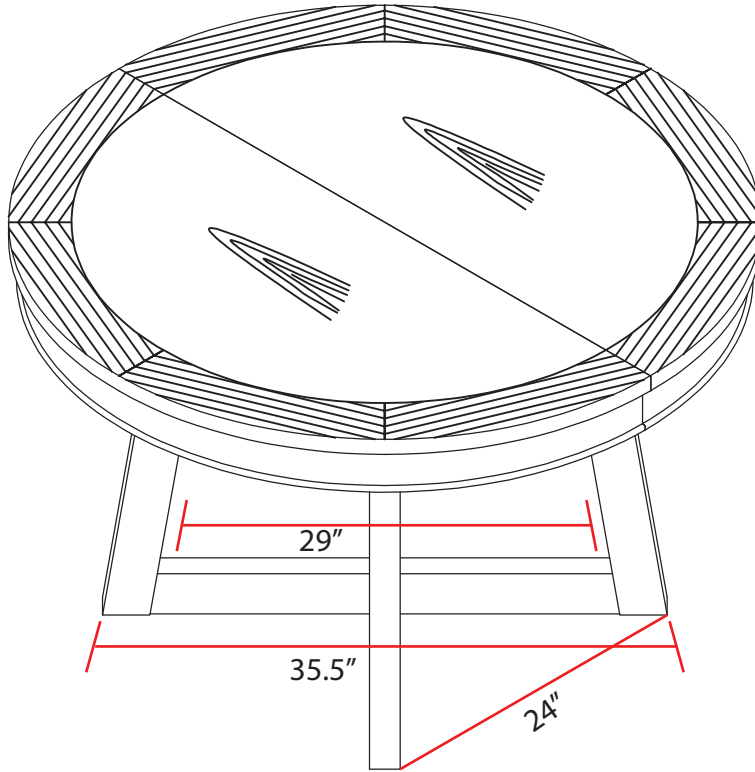

# Dining Table Production

Overall: 48" x 48" x 30.5"

48" Diameter

Wood Top Thickness 1"  
Overall Top 4.5"

Leg height 26"  
Thickness 2"

20" h under table

Overall: 66" x 48" x 30.5"