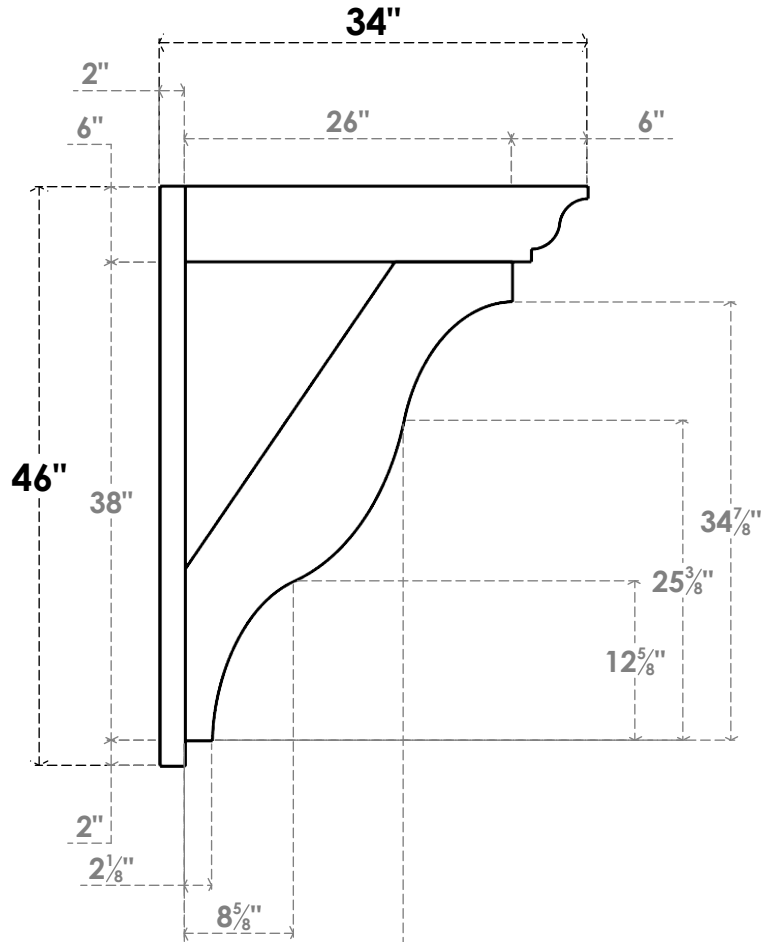

ITEM NUMBER: OUTUROC060X080X34000X46000X060X020X060FST04RCPR

6"W TOP X 8"W BACK X 34"D X 46"H X 6"T TOP X 2"T BACK TIMBERTHANE ROUGH CEDAR FUNSTON FAUX WOOD OPEN OUTLOOKER, TRADITIONAL TOP AND BLOCK BACK, 6"W CLOSED BRACE, PRIMED TAN

SIDE PROFILE

FRONT PROFILE

ISOMETRIC

EKENA MILLWORK
2300 WEST MAIN ST.
CLARKSVILLE, TX 75426
TOLL FREE: 866-607-0453
WWW.EKENAMILLWORK.COM

NOTES

1. INSTALLATION TO BE COMPLETED IN ACCORDANCE WITH MANUFACTURER'S SPECIFICATIONS.
2. DRAWING MAY NOT BE TO SCALE
3. THIS DRAWING IS INTENDED FOR DESIGN AND PLANNING PURPOSES ONLY.
4. ALL INFORMATION CONTAINED HEREIN WAS CURRENT AT THE TIME OF DEVELOPMENT BUT MUST BE REVIEWED AND APPROVED BY THE PRODUCT MANUFACTURER TO BE CONSIDERED ACCURATE.
5. TIMBERTHANE ARCHITECTURAL PRODUCTS ARE MADE FROM HIGH DENSITY URETHANE AND COME FACTORY PRIMED