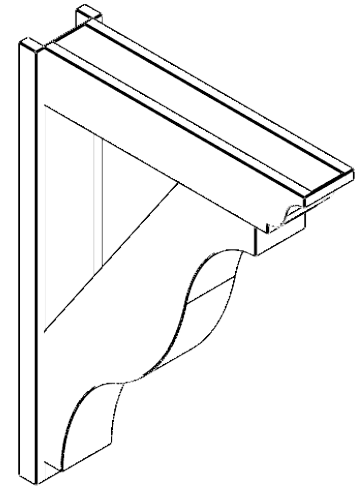

ITEM NUMBER: OUTUROC060X080X34000X46000X060X020X060FST04RCPR

6"W TOP X 8"W BACK X 34"D X 46"H X 6"T TOP X 2"T BACK TIMBERTHANE ROUGH CEDAR FUNSTON FAUX WOOD OPEN OUTLOOKER, TRADITIONAL TOP AND BLOCK BACK, 6"W CLOSED BRACE, PRIMED TAN

SIDE PROFILE

FRONT PROFILE

ISOMETRIC

EKENA MILLWORK
2300 WEST MAIN ST.
CLARKSVILLE, TX 75426
TOLL FREE: 866-607-0453
WWW.EKENAMILLWORK.COM

NOTES

1. INSTALLATION TO BE COMPLETED IN ACCORDANCE WITH MANUFACTURER'S SPECIFICATIONS.
2. DRAWING MAY NOT BE TO SCALE
3. THIS DRAWING IS INTENDED FOR DESIGN AND PLANNING PURPOSES ONLY.
4. ALL INFORMATION CONTAINED HEREIN WAS CURRENT AT THE TIME OF DEVELOPMENT BUT MUST BE REVIEWED AND APPROVED BY THE PRODUCT MANUFACTURER TO BE CONSIDERED ACCURATE.
5. TIMBERTHANE ARCHITECTURAL PRODUCTS ARE MADE FROM HIGH DENSITY URETHANE AND COME FACTORY PRIMED