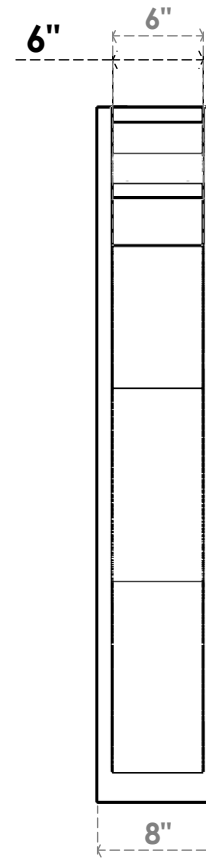

ITEM NUMBER: OUTUROC060X080X34000X46000X060X020X060FST04RCPR

6"W TOP X 8"W BACK X 34"D X 46"H X 6"T TOP X 2"T BACK TIMBERTHANE ROUGH CEDAR FUNSTON FAUX WOOD OPEN OUTLOOKER, TRADITIONAL TOP AND BLOCK BACK, 6"W CLOSED BRACE, PRIMED TAN

SIDE PROFILE

FRONT PROFILE

ISOMETRIC

EKENA MILLWORK
2300 WEST MAIN ST.
CLARKSVILLE, TX 75426
TOLL FREE: 866-607-0453
WWW.EKENAMILLWORK.COM

NOTES

1. INSTALLATION TO BE COMPLETED IN ACCORDANCE WITH MANUFACTURER'S SPECIFICATIONS.
2. DRAWING MAY NOT BE TO SCALE
3. THIS DRAWING IS INTENDED FOR DESIGN AND PLANNING PURPOSES ONLY.
4. ALL INFORMATION CONTAINED HEREIN WAS CURRENT AT THE TIME OF DEVELOPMENT BUT MUST BE REVIEWED AND APPROVED BY THE PRODUCT MANUFACTURER TO BE CONSIDERED ACCURATE.
5. TIMBERTHANE ARCHITECTURAL PRODUCTS ARE MADE FROM HIGH DENSITY URETHANE AND COME FACTORY PRIMED