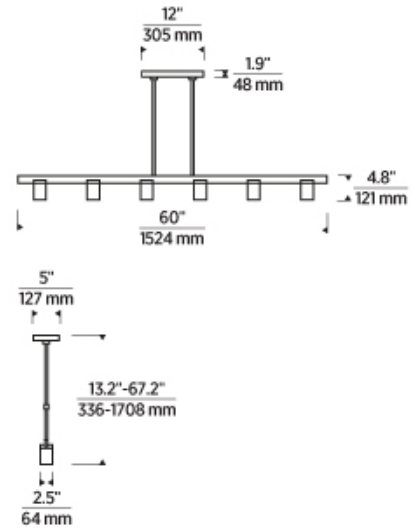

Natural Brass

Natural Brass

Black

ORDERING INFORMATION

| 700LSESF | LENGTH (A) | FINISH | LAMP |
|----------|------------|--------------------|--|
| | 60 60" | NB NATURAL BRASS | -LED927 INTEGRATED LED 90 CRI 2700K 120V |
| | | B NIGHTSHADE BLACK | -LED927-277 INTEGRATED LED 90 CRI 2700K 277V |

700LSESF _____

JOB NAME _____

NOTES _____

ESFERA LARGE LINEAR

SPECIFICATIONS

| | |
|-------------------------------|-------------------|
| PRIMARY MATERIAL | Aluminum or Brass |
| SHADE MATERIAL | Crystal |
| NET WEIGHT | 25 lbs |
| HEIGHT | 4.8in |
| WIDTH | 2.5in |
| LENGTH | 60in |
| UP LIGHT / DOWN LIGHT / BOTH? | |
| WET LISTED | |
| DAMP LISTED | Yes |
| DRY LISTED | |
| MIN. HANGING HEIGHT | 12.7in |
| MAX HANGING HEIGHT | 66.7in |
| TOTAL CORD LENGTH | |
| TOTAL STEM LENGTH | Up to 120in |
| STEM QTY | 12 |
| SLOPED CEILING ADAPTABLE? | Yes 15° Max |
| GENERAL LISTING | ETL Listed |
| INCLUDES | |