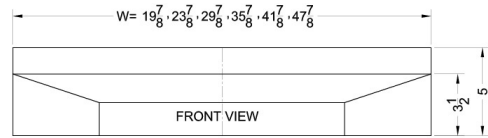

HSHELL30BK

5" x 30" x 18" (H x W x D)

30" wide shell hood in black

Highlights:

Made in the USA

30" wide shell hood to match 30" ranges

Black finish and contemporary styling

Product Features:

No electrical components	Shell hoods do not include light or fan
30 inch width	Designed to match 30 inch ranges; also available in 20, 24, and 36 inch widths
Black finish	White and stainless steel shell hoods also available in same size
Made in the USA	Solidly constructed for years of use
More sizes available	Additional sizes can be specially ordered (minimums apply)

HSHELL30BK Specifications:

Overview	
Height of Cabinet	5.0" (13 cm)
Width	30.0" (76 cm)
Depth	18.0" (46 cm)
Cabinet	Black
Weight	10.0 lbs. (5 kg)
Shipping Weight	22.0 lbs. (10 kg)
Parts & Labor Warranty	1 Year
UPC	HSHELL30BK

MODEL NO.	WIDTH
SHELL20	19 7/8"
SHELL24	23 7/8"
SHELL30	29 7/8"
SHELL36	35 7/8"
SHELL42SS	41 7/8"
SHELL48SS	47 7/8"