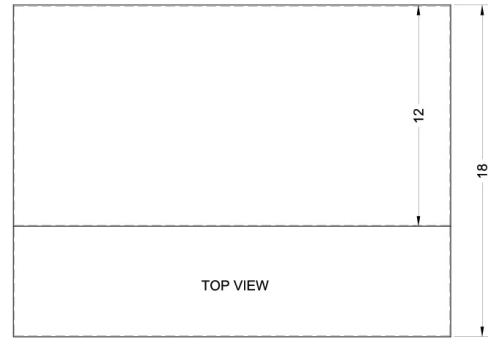

HSHELL30BK

5" x 30" x 18" (H x W x D)

30" wide shell hood in black

Highlights:

Made in the USA

30" wide shell hood to match 30" ranges

Black finish and contemporary styling

Product Features:

No electrical components	Shell hoods do not include light or fan
30 inch width	Designed to match 30 inch ranges; also available in 20, 24, and 36 inch widths
Black finish	White and stainless steel shell hoods also available in same size
Made in the USA	Solidly constructed for years of use
More sizes available	Additional sizes can be specially ordered (minimums apply)

HSHELL30BK Specifications:

Overview	
Height of Cabinet	5.0" (13 cm)
Width	30.0" (76 cm)
Depth	18.0" (46 cm)
Cabinet	Black
Weight	10.0 lbs. (5 kg)
Shipping Weight	22.0 lbs. (10 kg)
Parts & Labor Warranty	1 Year
UPC	HSHELL30BK

MODEL NO.	WIDTH
SHELL20	19 7/8"
SHELL24	23 7/8"
SHELL30	29 7/8"
SHELL36	35 7/8"
SHELL42SS	41 7/8"
SHELL48SS	47 7/8"