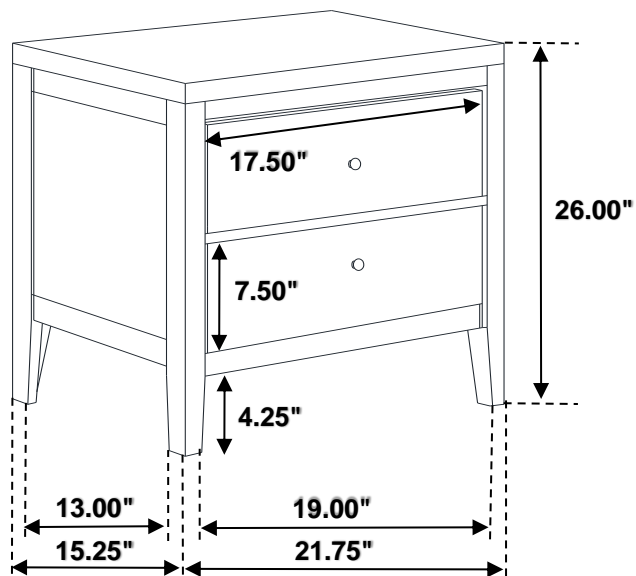

Inner Size of Drawer : 15.00"W X 12.50"D X 5.25"H X 0.25"T

Note: Dimension tolerance $\pm 5\%$