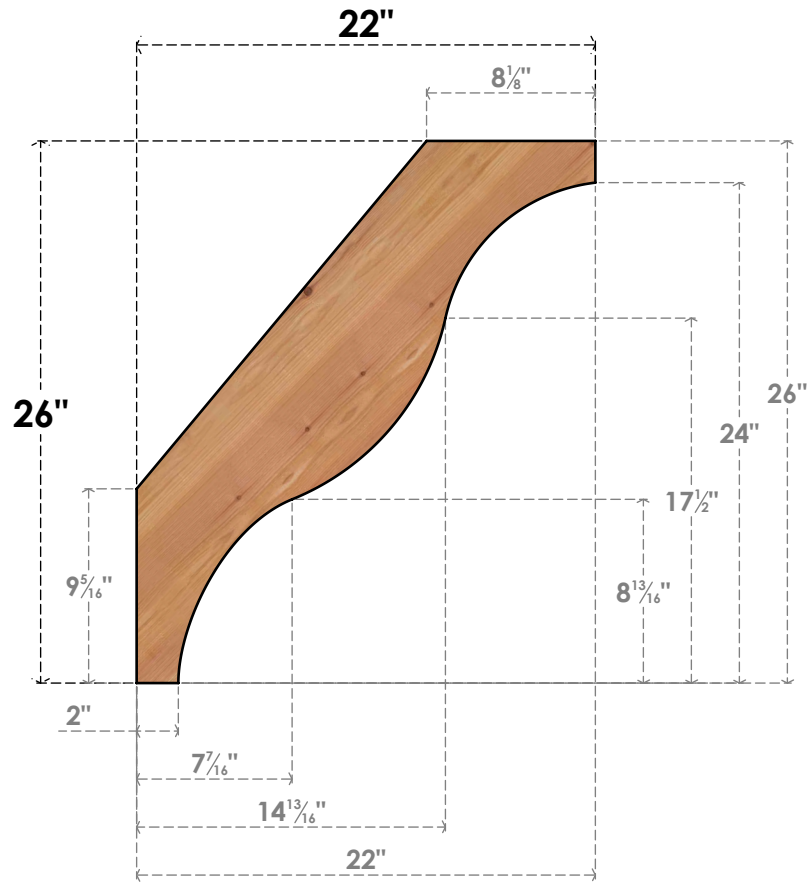

BRC06X22X26FST00SWR

5 1/2"W X 22"D X 26"H FUNSTON SMOOTH BRACE, WESTERN RED CEDAR

SIDE

FRONT

EKENA MILLWORK
2300 WEST MAIN ST.
CLARKSVILLE, TX 75426
TOLL FREE: 866-607-0453
WWW.EKENAMILLWORK.COM

NOTES

1. INSTALLATION TO BE COMPLETED IN ACCORDANCE WITH MANUFACTURER'S SPECIFICATIONS.
2. DRAWING MAY NOT BE TO SCALE
3. THIS DRAWING IS INTENDED FOR DESIGN AND PLANNING PURPOSES ONLY.
4. ALL INFORMATION CONTAINED HEREIN WAS CURRENT AT THE TIME OF DEVELOPMENT BUT MUST BE REVIEWED AND APPROVED BY THE PRODUCT MANUFACTURER TO BE CONSIDERED ACCURATE.
5. PRODUCTS ARE NOT KILN DRIED. THIS ITEM IS UNIQUE AND WILL CONTAIN THE NATURAL VARIATIONS THAT THE WOOD SPECIES OFFERS. THIS MAY RESULT IN VARIATIONS UP TO 1/4"