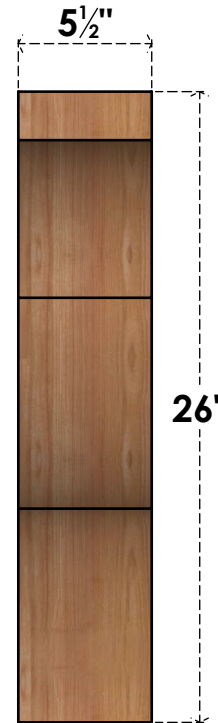

BRC06X22X26FST00SWR

5 1/2"W X 22"D X 26"H FUNSTON SMOOTH BRACE, WESTERN RED CEDAR

SIDE

FRONT

EKENA MILLWORK
2300 WEST MAIN ST.
CLARKSVILLE, TX 75426
TOLL FREE: 866-607-0453
WWW.EKENAMILLWORK.COM

NOTES

1. INSTALLATION TO BE COMPLETED IN ACCORDANCE WITH MANUFACTURER'S SPECIFICATIONS.
2. DRAWING MAY NOT BE TO SCALE
3. THIS DRAWING IS INTENDED FOR DESIGN AND PLANNING PURPOSES ONLY.
4. ALL INFORMATION CONTAINED HEREIN WAS CURRENT AT THE TIME OF DEVELOPMENT BUT MUST BE REVIEWED AND APPROVED BY THE PRODUCT MANUFACTURER TO BE CONSIDERED ACCURATE.
5. PRODUCTS ARE NOT KILN DRIED. THIS ITEM IS UNIQUE AND WILL CONTAIN THE NATURAL VARIATIONS THAT THE WOOD SPECIES OFFERS. THIS MAY RESULT IN VARIATIONS UP TO 1/4"