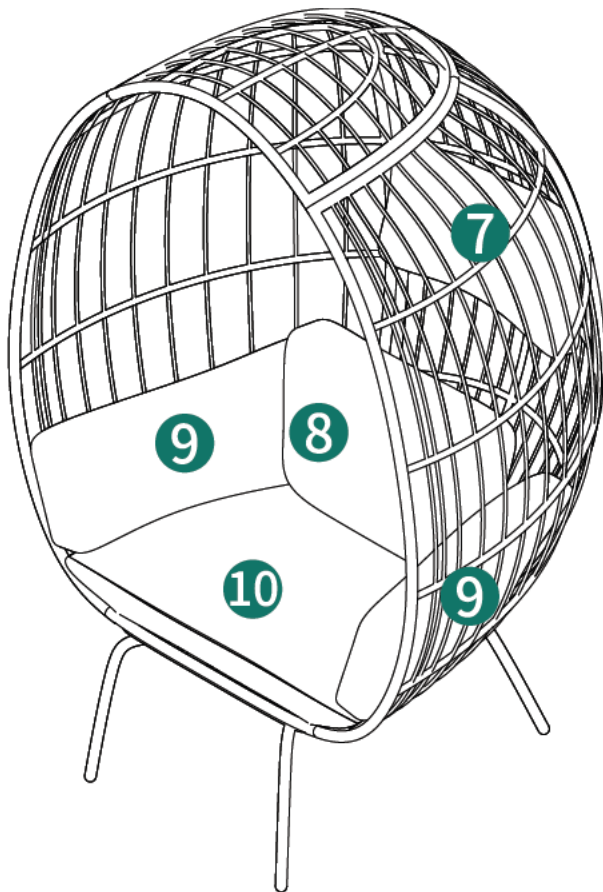

Item no.	Reference Image	Qty.
Ⓓ	 M6*16*1.0	X30
		X1
		X1

1

①1pc

④1pc

⑤1pc

Ⓐ5pcs

Ⓑ5pcs

Ⓓ10pcs

When the tube embeds completely.

3

③ 1pc

Ⓐ 4pcs

Ⓑ 4pcs

Ⓓ 8pcs

The tube needs to be embeded-installed.

When the tube embeds completely.

4

⑥1pc

③4pcs

④4pcs

5

⑦1pc

⑧1pc

⑨2pcs

⑩1pc

Put the cushion on the seat

**INSTALLATION
COMPLETED**