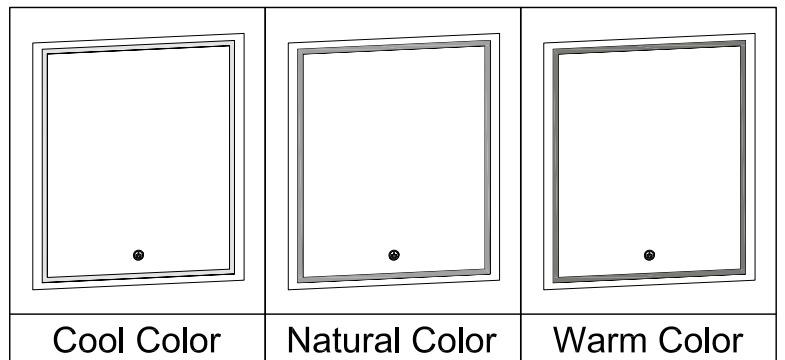

M	x 5
	
80mm	

N	x 10
	
M4x16mm	

43

44

45

HOW TO CHANGE THE LIGHTS?
 This vanity set is a regular plug in a wall outlet to turn light on. Touch the Button on the bottom of the mirror to choose 3 different lighting types. When the light is on, long press to adjust light brightness. Touch a fourth time to turn off mirror lights.