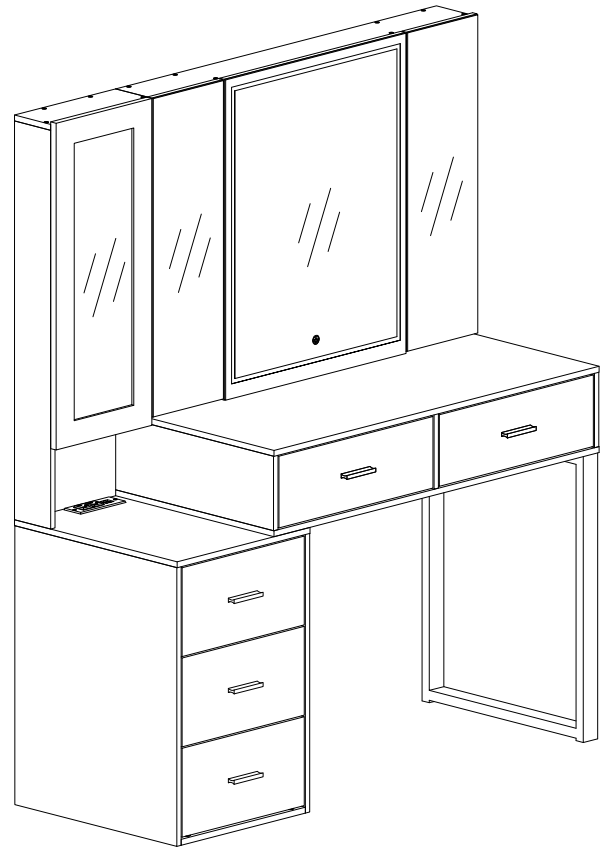

ASSEMBLY INSTRUCTION

P 1

If you find any parts in any package damaged or missing, please contact the customer service staff of waterresource store in time and inform us of the specific part number and quantity, and we will arrange for you to send new parts for free.