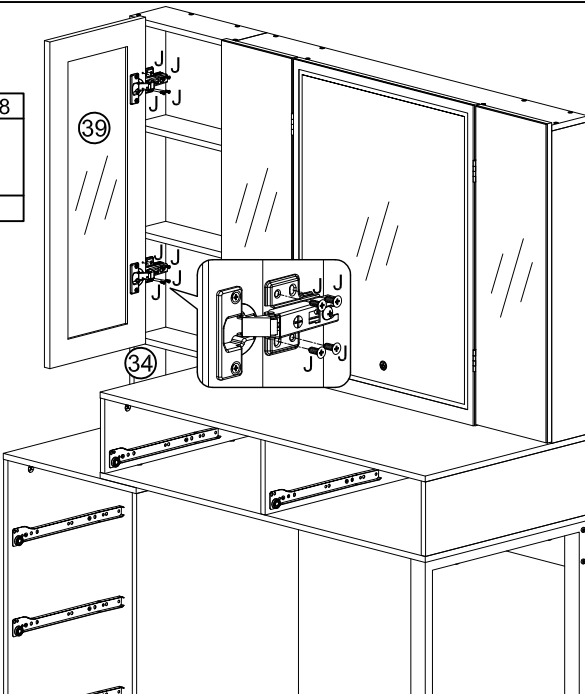

ASSEMBLY INSTRUCTION

P 9

33

Q	x4
Φ3x15mm	

34

Q	x4
Φ3x15mm	

35

J	x8
Φ3.5x12mm	

36

J	x12
Φ3.5x12mm	

P	x12
15x10mm