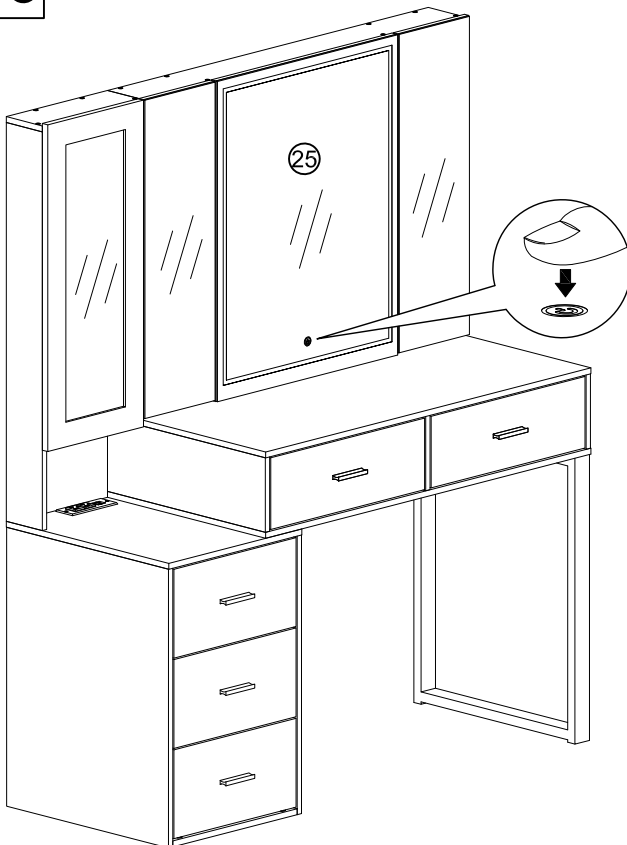

M	x 5
	
80mm	

N	x 10
	
M4x16mm	

43

44

45

HOW TO CHANGE THE LIGHTS?
 This vanity set is a regular plug in a wall outlet to turn light on. Touch the Button on the bottom of the mirror to choose 3 different lighting types. When the light is on, long press to adjust light brightness. Touch a fourth time to turn off mirror lights.