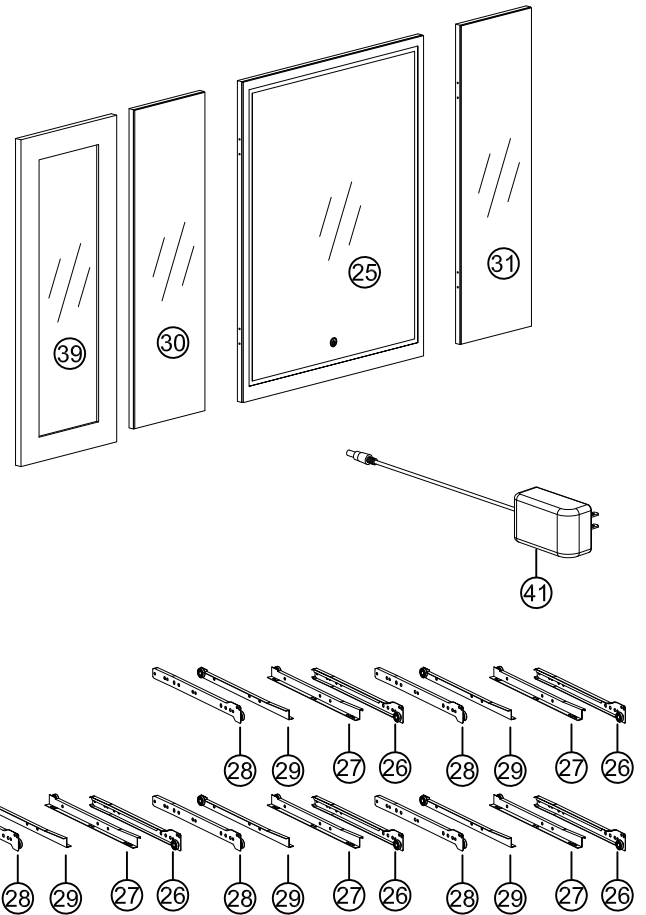

ASSEMBLY INSTRUCTION

P 1

If you find any parts in any package damaged or missing, please contact the customer service staff of waterresource store in time and inform us of the specific part number and quantity, and we will arrange for you to send new parts for free.