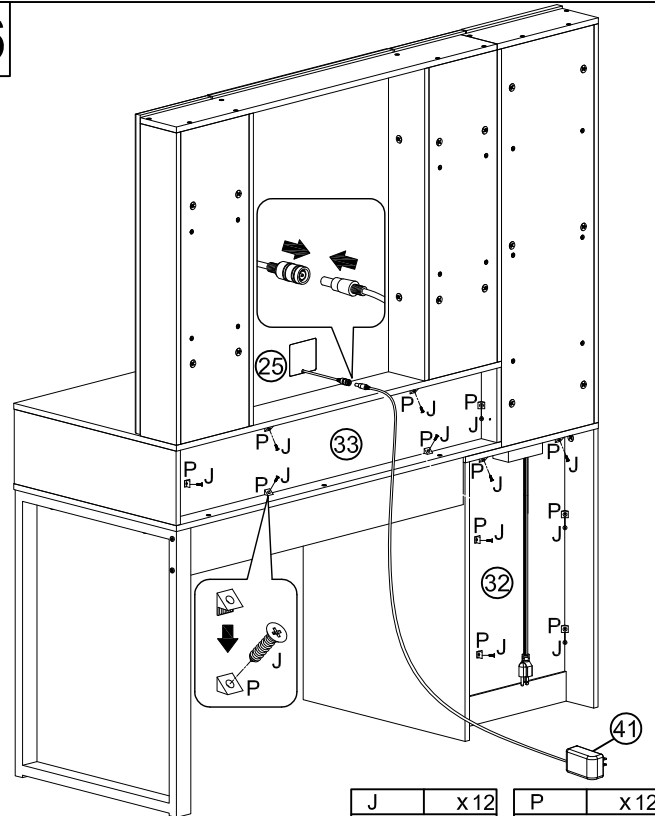

ASSEMBLY INSTRUCTION

P 9

33

Q	x4
Φ3x15mm	

34

Q	x4
Φ3x15mm	

35

J	x8
Φ3.5x12mm	

36

J	x12
Φ3.5x12mm	

P	x12
15x10mm