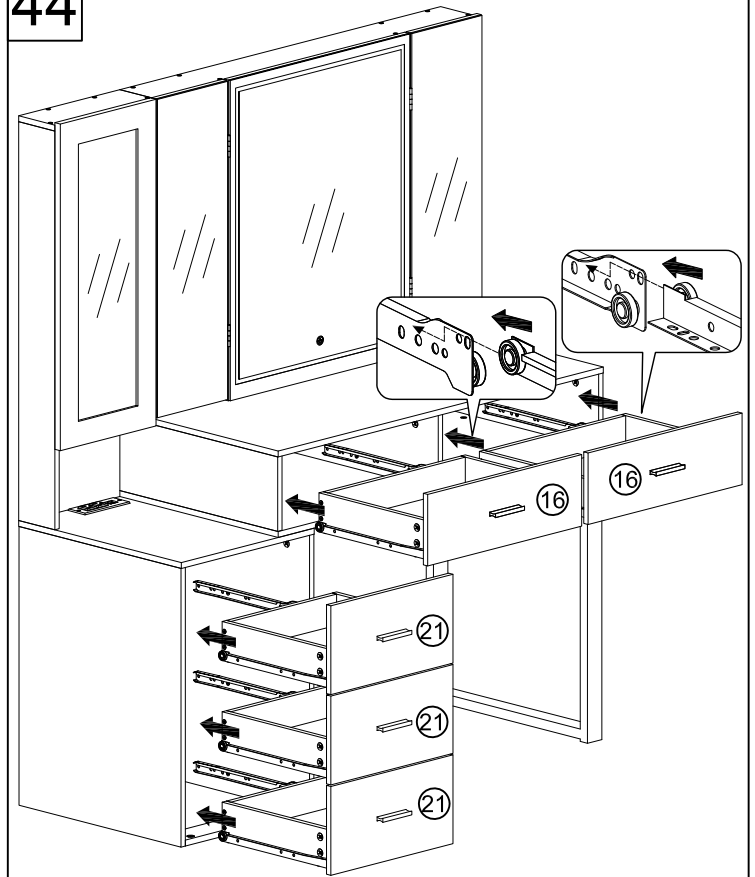

M	x 5
	
80mm	

N	x 10
	
M4x16mm	

43

44

45

HOW TO CHANGE THE LIGHTS?
 This vanity set is a regular plug in a wall outlet to turn light on. Touch the Button on the bottom of the mirror to choose 3 different lighting types. When the light is on, long press to adjust light brightness. Touch a fourth time to turn off mirror lights.