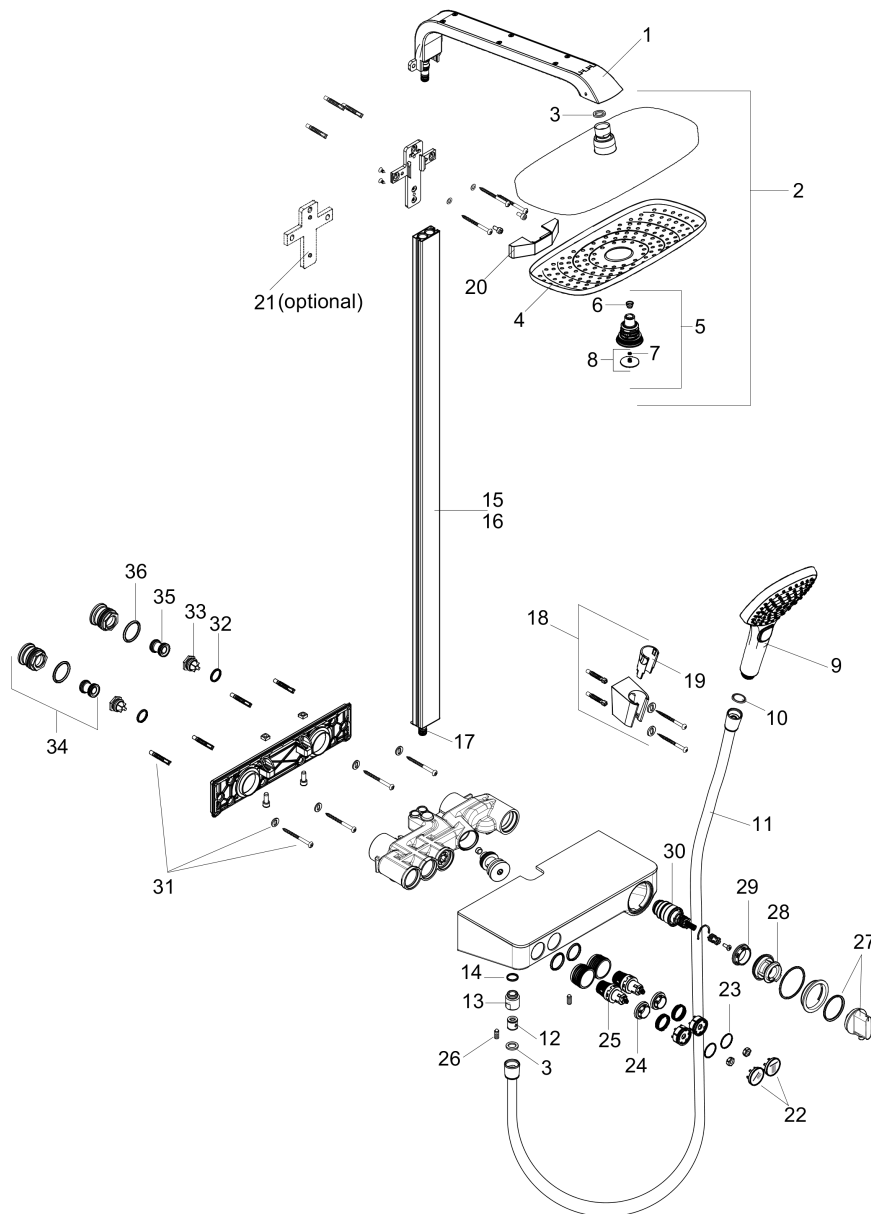

### Product image

### Scale drawing

**Raindance Select E**  
**Showerpipe 300 with Select Shower Controls, 2.0 GPM**  
 Finishes : **chrome** Part no. : **27126001**

**Exploded drawing**

Year of production: >10/16

**Raindance Select E**  
**Showerpipe 300 with Select Shower Controls, 2.0 GPM**  
 Finishes : **chrome** Part no. : **27126001**

## Spare parts list

Year of production: >10/16

Pos.	Description	Part no.	Price	PU
1	shower arm	92144000	-	1
2	seal	98058000	-	1
3	Overhead shower with female thread G½	04534000	-	1
4	spray body	92126000	-	1
5	selector assy	98343000	-	1
6	filter	97735000	-	1
7	O-ring 3x1	98384000	-	1
8	cover	98344000	-	1
9	handshower	04528000	-	1
10	filter packing	94246000	-	1
11	shower hose 1,60 m	28276003	-	1
12	set of non return valves DW 15	94074000	-	1
13	Hose Connection	96044000	-	1
14	O-ring 14x2	98129000	-	1
15	pipe with cover (900 mm)	92141000	-	1
16	pipe with cover (1000 mm)	92467000	-	1
17	O-ring 9x1,5	98117000	-	1
18	shower holder	28331000	-	1
19	guide	98918000	-	1
20	cover	92142000	-	1
21	tile-matching-disk 7 mm	92143000	-	1
22	set of symbols	98367000	-	1
23	O-ring 20x1	98140000	-	1
24	nut	98368000	-	1
25	shut off unit	95758000	-	1
26	hollow set screw M6x16 including o-ring 29x3	98372000	-	1
27	handle for thermostat	98369000	-	1
28	safety set	98370000	-	1
29	nut	98913000	-	1
30	thermostat cartridge	98282000	-	1
31	mounting set	96179000	-	1
32	O-ring 17x2	98199000	-	1
33	non return valve (pressure-resistant up to 2 MPa)	95773000	-	1
34	set of S-unions	95772001	-	1
35	noise reduction	96429000	-	1
36	O-ring 29x3	98371000	-	1