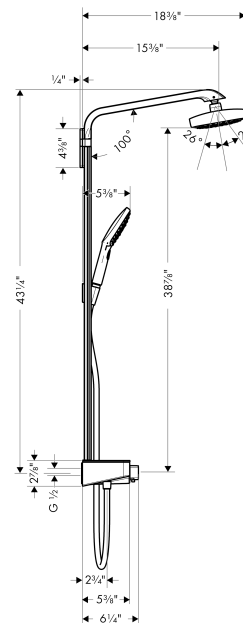

Scale drawing