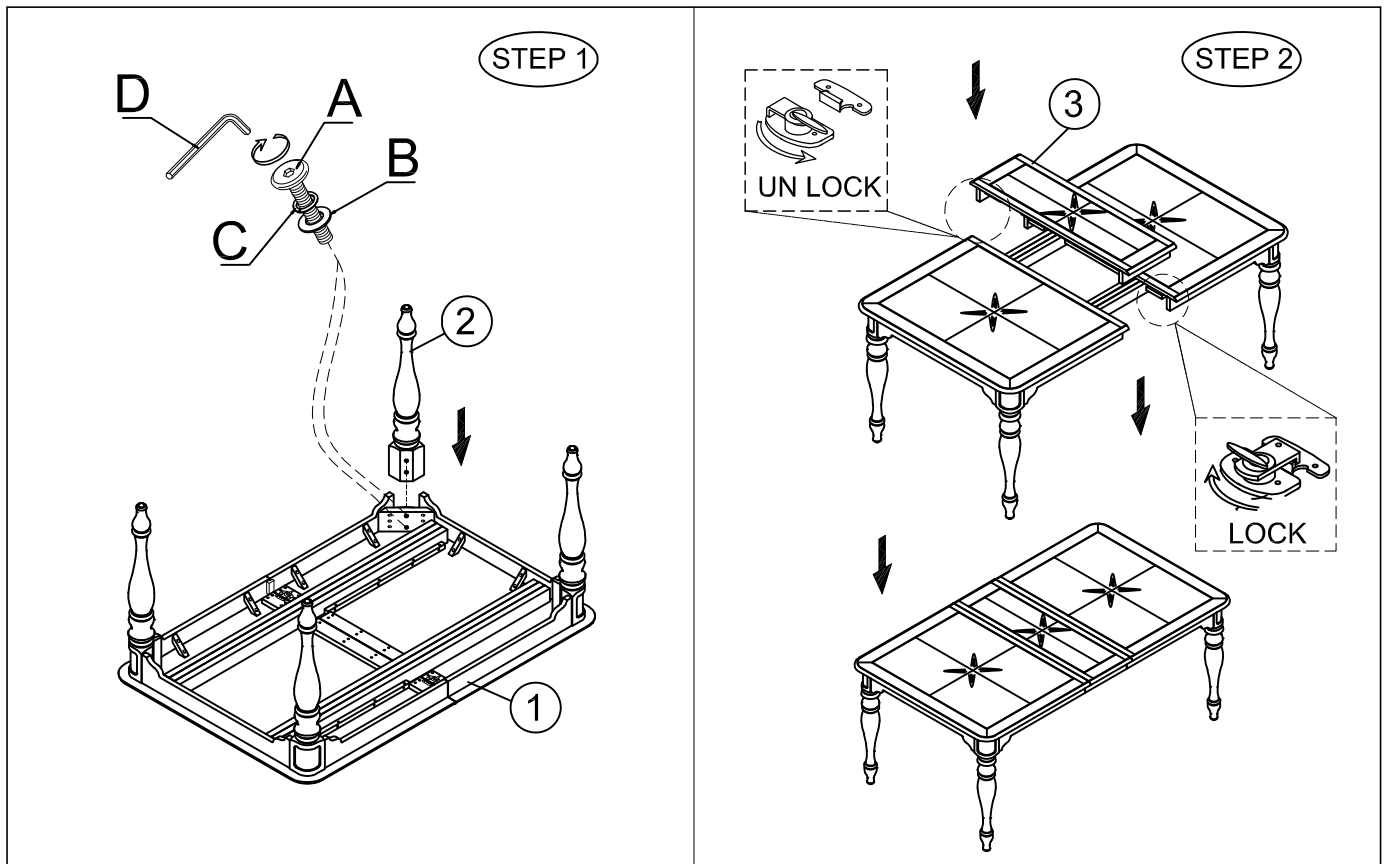

ASSEMBLY INSTRUCTION

DESCRIPTION: LEG TABLE 72"

Thank you for purchasing this quality product. Be sure to check all packing material carefully for small parts which may have come loose inside the carton during shipment. Identify and count all parts and compare with the parts List Below:

PART LIST:

①		②		③	
TABLE TOP:1PC		LEGS: 4PCS		LEAF:1PC	

④

HARDWARE LIST

NO.	Drawing	Description	Q'ty
A		Bolt (Φ5/16"×2-1/2")	8pcs
B		Flat washer (Ø5/16"×19mm)	8pcs
C		Spring washer (Ø5/16")	8pcs
D		Allen wrench (5mm)	1pc