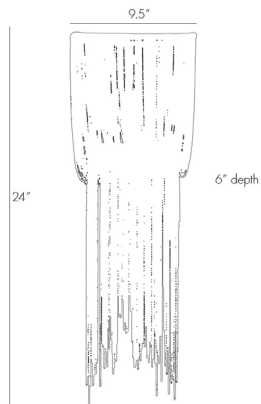

## YALE SMALL SCONCE

44323

H: 24 IN, W: 9.5 IN, D: 6 IN

Aged Brass

Contract Suitable As Is

A design derivative based on our popular Yale chandelier (86762). This 1 light sconce has rows of delicate antique brass chains draped over the frame with staggered lengths giving it a tassel effect. Shown with antique tubular bulbs. Height of sconce and chain lengths may vary.

### DIMENSIONS

|                          |                             |
|--------------------------|-----------------------------|
| Center Of Mount From Btm | 18 IN                       |
| Backplate                | H: 9 IN, W: 9.5 IN, D: 1 IN |
| Mount                    | H: 5 IN, W: 5 IN, D: 1 IN   |

### WIRING

|                   |                            |
|-------------------|----------------------------|
| Rating            | Indoor Only                |
| Cord              | 1 FT IN, Clear/Silver, SVT |
| Socket            | 1, Type B=E12 Other        |
| Photographed Bulb | Small Antique Tubular Bulb |
| Maximum Watt      | 40                         |
| Voltage           | 110-120 V                  |