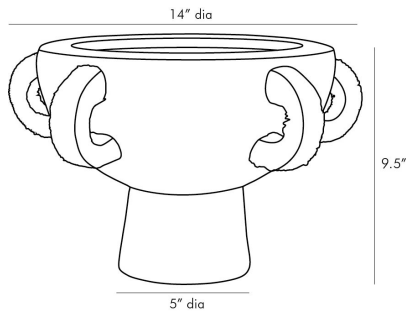

ARTERIOURS

CLYDE CENTERPIECE

5557

H: 9.5 IN, Dia: 14.00 IN

Fossil Gray

Contract Suitable As Is

Natural materials play in our Clyde Centerpiece to create a novel aesthetic. Terracotta is molded into an almost kylix-shaped piece and finished in fossil gray before being fashioned with five abaca-wrapped handles. A stylish and sturdy option for centering a tablescape indoors or in covered outdoor areas.

APPEARANCE

Material	Rope, Terracotta
Finish	Fossil Gray, Natural Rope
Top Coat/Sealant	false

DIMENSIONS

Foot Print	Dia: 5.00 IN
------------	--------------

SHIPPING

Product Weight	10.5 LBS
Gross Weight 1	14.28 LBS
Shipping Box 1	H: 14 IN, L: 18 IN, W: 17 IN