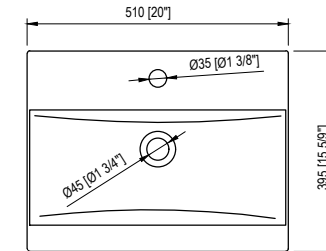

20" Bathroom Vanity

20 in. W x 15 5/9 in.D x 34 in.H
(510 cm x 39.5 cm x 86.3 cm)

20 in W
(51.0 cm)

34 in H
(86.3 cm)

15 5/9 in D
(39.5 cm)

Top View

Back View