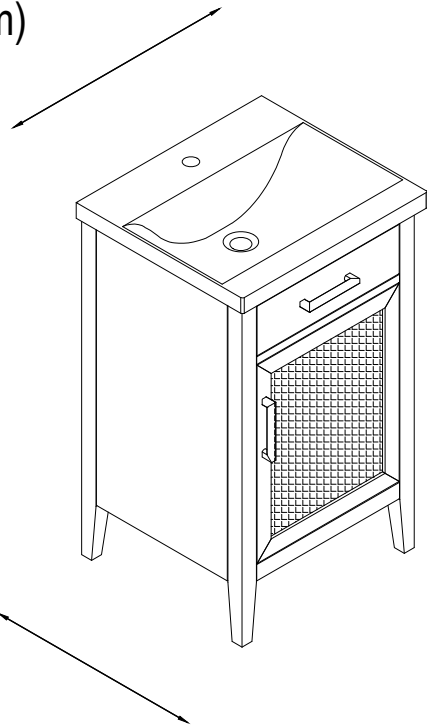

20" Bathroom Vanity

20 in. W x 15 5/9 in.D x 34 in.H
(510 cm x 39.5 cm x 86.3 cm)

20 in W
(51.0 cm)

34 in H
(86.3 cm)

15 5/9 in D
(39.5 cm)

Top View

Back View