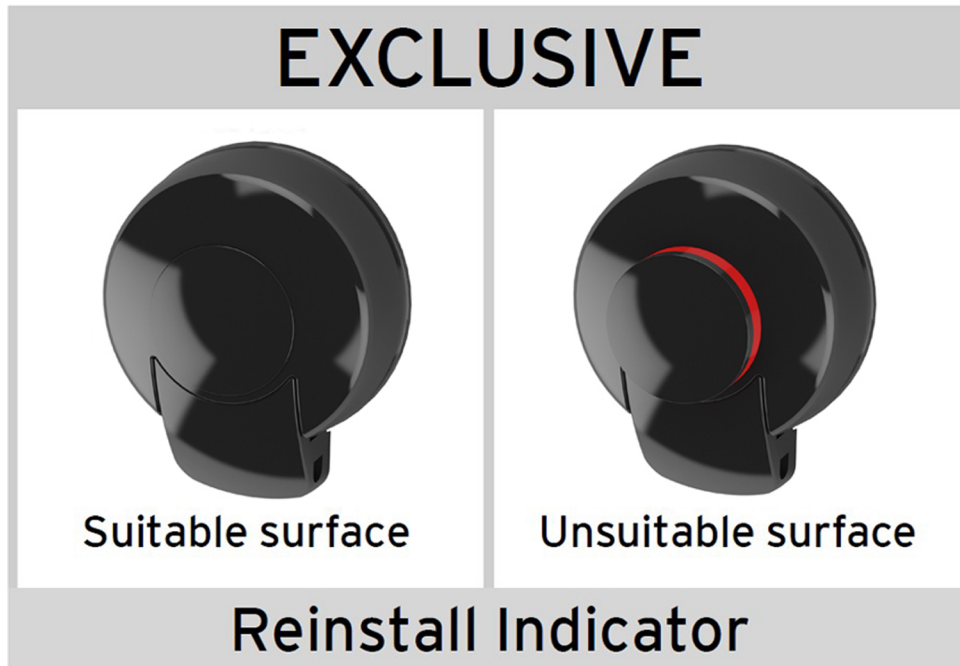

Please ensure you have the ideal surface to apply your accessory using the table below.

If you have purchased multiple Suctionloc items, please check to make sure this suction system works on your surface before opening all accessories.

**Important Note:**

Some surfaces will not allow a vacuum to be formed, please check the table below. In order to use your Suctionloc item on these surfaces simply purchase our Self Adhesive Mounting Disc

SUITABLE SURFACE	MOUNT WITHOUT DISC	USE MOUNTING DISC
TILES	✓	OVER GROUT LINES, OR IF TILES ARE TEXTURED OR POROUS
GLASS	✓	
MIRRORS	✓	
TIMBER		✓
PLASTER		✓
PAINTED		✓
BRICKS		✓
CONCRETE		✓
PORCELAIN		✓