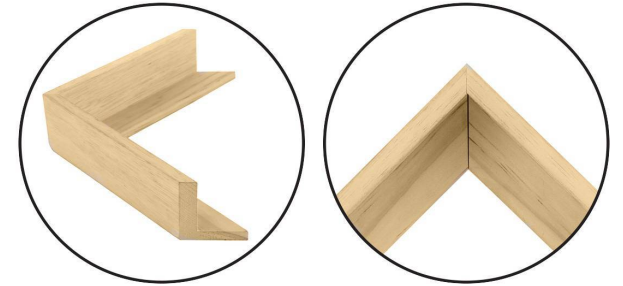

WENDOVER ART GROUP

ITEM NUMBER : **WTUR0452**

TITLE : **Painterly Afternoon Ollies**

4

OUTWARD DIMENSION (W X H) : **36" x 36"**

FRAME (WIDTH X DEPTH) : **MC0618SUB1 | 0.38" x 2.25"**

FRAME FINISH : **Floater Frame**

Natural

DESCRIPTION :

Giclee on Canvas, Gallery Wrapped, Artist Enhanced